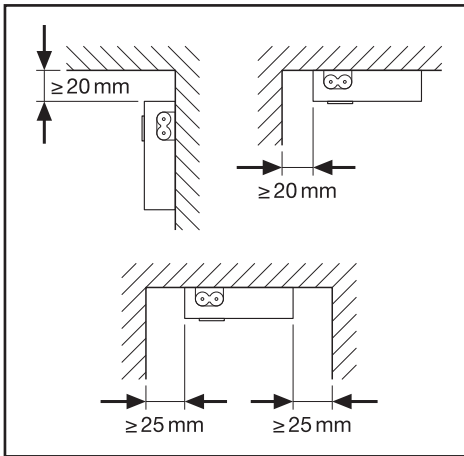

NOT FOR PRINT PRODUCTION!
本品不可印刷生产

WARNING:

This PDF file is for reference only and not to be used for the creation of production art.

Colour printouts and screen displays should not be used for colour approval as colours may vary from device to device. The colour values for this file are defined in either Pantone (PMS), HKS, or in process colours (CMYK).

For obtaining hard-copies in actual size (1:1) you need to enter the proper settings in your printer options.

警告:

本PDF文档仅作为参照文件，不能将本档用于印刷生产或者制作菲林。

本文档的彩色打印版本或其电脑屏幕上显示的色彩，不可用于最终的色彩参照。因为硬件或设备的差异，可能造成色彩的偏差。最终正式的色彩请遵照由色板卡片PMS,HKS或者CMYK（青红黄黑）所定义的色彩。

若本档的打印件要获取1:1的原始尺寸，须在打印选项中作出相应的设置。

CRM PP

OSRAM GmbH
Steinerne Furt 62
86167 Augsburg, Germany
www.osram.com

G10250934
C10238698