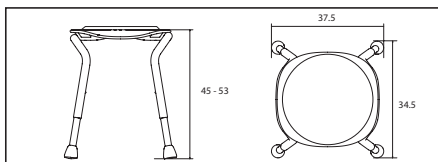

Spare parts: Use only original accessories and original spare parts from Trust Care.

Technical data:

Material: Seat ABS, Tube frame aluminium, Feet TPE

Weight: 2,4 kg

Max user weight: 150 kg

Height: Adjustable from 45 to 53 cms.