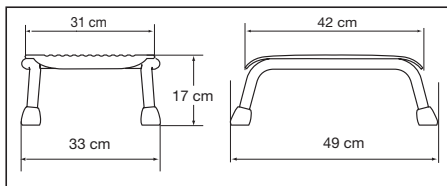

Spare parts: Use only original spare parts from Trust Care.

Technical data Let's Step:

Material: Seat ABS, Tube frame aluminium, Feet TPE

Weight: 1.6 kg

Max user weight: 150 kg

Height: 17 cm

Colour: Seat black, legs white, feet black