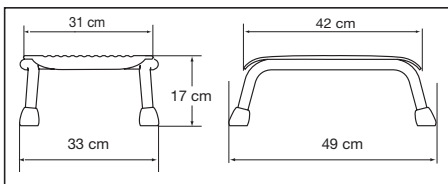

Vægt: 1,6 kg

Maks. brugervægt: 150 kg

Højde: 17 cm

Farve: Sorte sæde, hvidt ben, sorte fødder

ENGLISH

A new footstool in modern, appealing design for use in bathrooms. The stool can be used as an aid to get in and out of the bathtub or as a support for your feet when you wash them.