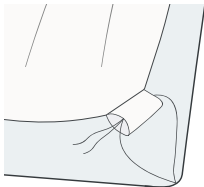

Somna Hygiene cover

Somna Hygiene cover is intended to give blankets protection against moisture and dirt.

Fits weighted product

Somna Blanket

Somna Blanket junior

Somna Blanket sensitive

Use Somna Hygiene cover

 **WARNING:** Beware of choking hazard. Somna Hygiene cover is made of a dense material.

1. Open the cover on three sides.

2. Put the blanket in the cover.

3. If the blanket has loops, attach the strings to the loops.