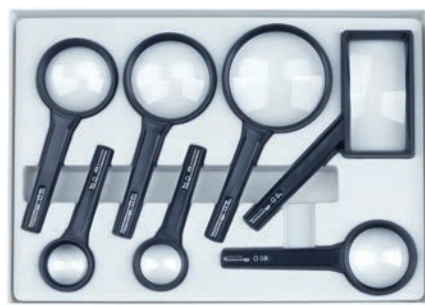

Aspheric hand magnifiers

■ SEMPRAL

Classic reading magnifier in an elegant design.

- Convenient integrated lanyard loop
- Aspheric lightweight lens

214002 Box SEMPRAL

Contents: 39 D, 28 D, 20 D, 16 D, 12 D, 8 D, 6 D

883902 39 D / Ø 35 mm

883502 28 D / Ø 35 mm

885502 20 D / Ø 55 mm

886002 16 D / Ø 60 mm

887002 12 D / Ø 70 mm

889002 8 D / Ø 85 mm

881502 6 D / 100x50 mm

180902 Pack of 5 lanyards

180912 Pack of 5 wrist straps

Suitable soft case

119602 Suitable for SEMPRAL 39 D, 28 D

119622 Suitable for SEMPRAL 20 D, 16 D

119632 Suitable for SEMPRAL 12 D