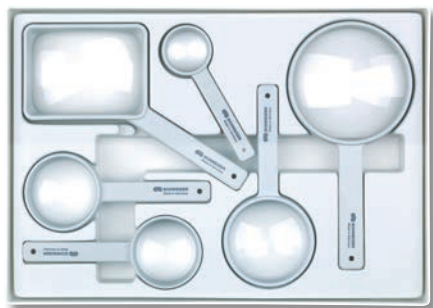

■ FUNCTIONAL

Economic reading magnifier with mount and handle made in one piece.

- Loop in the handle for a lanyard or cord
- Aspheric lightweight lens

210502 Box FUNCTIONAL

Contents: 28 D, 20 D, 16 D, 12 D, 8 D, 6 D

180902 Pack of 5 lanyards

180912 Pack of 5 wrist straps

Suitable soft case

119602 Suitable for FUNCTIONAL 39 D, 28 D

119612 Suitable for FUNCTIONAL 20 D, 16 D

119632 Suitable for FUNCTIONAL 12 D

833902 39 D / Ø 35 mm