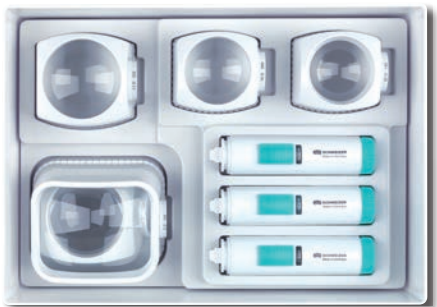

140252 **Box ÖKOLUX plus low power lenses for testing**

Contents: Heads 24 D, 20 D, 16 D, 12 D, 8 D and handles 2700 K, 4500 K, 6500 K

Items can be ordered with or without the necessary batteries as per price list.

140562 **Head ÖKOLUX plus**
56 D / Ø 35 mm (opt. Ø 27.0 mm)

140482 **Head ÖKOLUX plus**
48 D / Ø 35 mm (opt. Ø 27.5 mm)