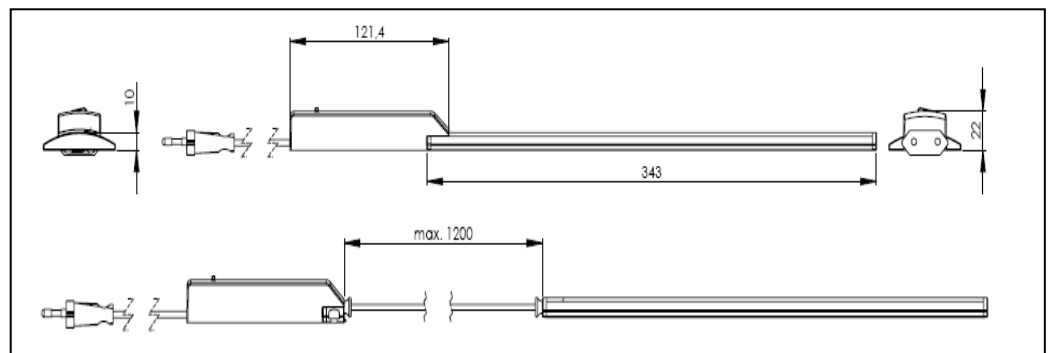

Product Launch

LUMINESTRA[®] LED

Extra flat, high brightness LED luminaire

Product description:

- High value silver Aluminum profile
- White-glossy ECG plastic housing (RAL 9016)
- The newest LED light module with 6 OSRAM OSOLON LEDs
- Opaque cover for glare-free light
- Control gear with on-/off-switch integrated in white-glossy plastic housing
- Ready to install with 1,6 m net cable and Euro plug
- Average life time 30.000 hrs

Logistical Data

Product name	Color	EAN	Kelvin	SU
LUMINESTRA® LED 8W/830	Silver / White	4008321524461	3000K	4
LUMINESTRA® LED8W/840	Silver / White	4008321524485	4000K	4

Technical Information

Version	LUMINESTRA® LED 8W warmwhite	LUMINESTRA® LED 8W coolwhite
Body material	<ul style="list-style-type: none"> LED Light Module: Aluminium ECG-/Switch Housing: PC 	
Color of the luminaire	<ul style="list-style-type: none"> LED Light Module: Natural Eloxal (silver) ECG-/Switch Housing: White glossy 	
Protection class	II	
Type of protection (IP code)	IP20	
Protection against ignition and fire	F, MM	
Glow Wire Test according to IEC 695-2-1 (> 650°C)	650 °C	
Approval marks	ENEC10 VDE	
Case temperature	≤ 90°C	
Ambient temperature	25°C	
Luminaire efficiency η	54 lm/W	57 lm/W