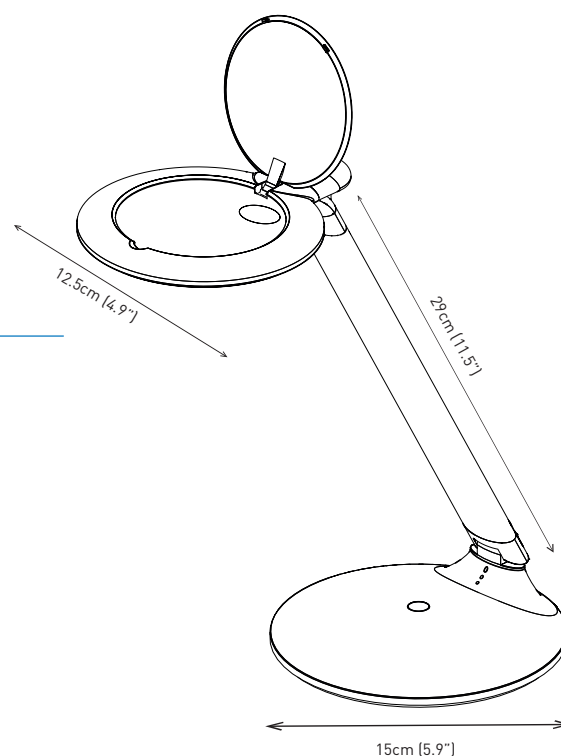

Halo Go™

RECHARGEABLE MAGNIFIER

Fact Sheet

This truly portable lamp with magnifier comes with a USB rechargeable battery. The brightness remains consistent for the full 8 hours. The LEDs circle the magnification lens for a uniform lighting over your project. Offering 5 dioptres (2.25X) magnification with a 12 dioptres (4.0X) inset lens for working on the finest details.

LED 6,000 K daylight

4,000 Lux at 15cm (6")

2 brightness levels

LIGHT QUALITY

ERGONOMICS

DESIGN

daylightcompany.com

Halo Go

E25201

RECHARGEABLE MAGNIFIER

FEATURES

- USB-Rechargeable battery
- Up to 8 hours of consistent & continuous brightness
- 4 hours on full brightness
- Battery level indicator
- 5 diopters (2.25X) with a 12 diopter (4.0X) inset lens
- 9cm diameter lens
- Folds flat

SPECIFICATIONS

Product information

Weight	0.75kg
Colour	White / Silver
Cable length	1.5m

Light output

Light source	LED
Lumens	315 lm
Lux at 15cm (steps 1-2)	4,000-2,000
Colour temperature	6,000 K
CRI	80+
Energy consumption	5W