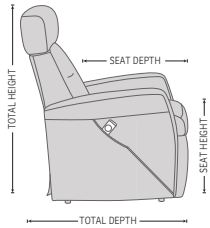

DESIGNED IN NORWAY

See warranty policy for more details.

Integrated footstool

Effortless reclining

Adjustable head-and neck support

Lift chair

MONZA MULTIFUNCTIONAL CHAIR

FUNCTIONS

INTEGRATED FOOTSTOOL

EFFORTLESS RECLINING

HEIGHT ADJUSTABLE HEAD AND NECK SUPPORT

LIFT CHAIR

DIMENSIONS

CHAIR SIZE	TOTAL WIDTH	TOTAL DEPTH	TOTAL HEIGHT	SEAT WIDTH	SEAT HEIGHT	SEAT DEPTH	TOTAL DEPTH (reclined)	WALL CLEARANCE REQUIREMENT
MF247 Monza std size	77 cm / 30.3 in	86-90 cm / 33.8-35.4 in	103-116 & 140-153 cm / 40.5-45.6 & 55.1-60.2 in	49 cm / 19.2 in	47 cm / 18.5 in	58 cm / 22.8 in	175-187 cm / 68.8-73.6 in	43-56 cm / 16.9-22 in
MF277 Monza std size w/c	77 cm / 30.3 in	88-92 cm / 34.6-36.2 in	103-116 & 140-153 cm / 40.5-45.6 & 55.1-60.2 in	49 cm / 19.2 in	47 cm / 18.5 in	58 cm / 22.8 in	175-187 cm / 68.8-73.6 in	43-56 cm / 16.9-22 in
MF347 Monza large size	81 cm / 31.8 in	86-90 cm / 33.8-35.4 in	103-116 & 140-153 cm / 40.5-45.6 & 55.1-60.2 in	55 cm / 21.6 in	48 cm / 18.8 in	59 cm / 23.2 in	175-187 cm / 68.8-73.6 in	43-56 cm / 16.9-22 in
MF377 Monza large size w/c	81 cm / 31.8 in	88-92 cm / 34.6-36.2 in	103-116 & 140-153 cm / 40.5-45.6 & 55.1-60.2 in	55 cm / 21.6 in	48 cm / 18.8 in	59 cm / 23.2 in	175-187 cm / 68.8-73.6 in	43-56 cm / 16.9-22 in

* The dimensions are approximate and may vary with +/-2cm

imgcomfort.com