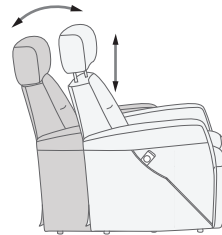

DESIGNED IN NORWAY

See warranty policy for more details.

Integrated footstool

Effortless reclining

Adjustable head-and neck support

Lift chair

MONZA MULTIFUNCTIONAL CHAIR

FUNCTIONS

INTEGRATED FOOTSTOOL

EFFORTLESS RECLINING

HEIGHT ADJUSTABLE HEAD AND NECK SUPPORT

LIFT CHAIR

DIMENSIONS

CHAIR SIZE	TOTAL WIDTH	TOTAL DEPTH	TOTAL HEIGHT	SEAT WIDTH	SEAT HEIGHT	SEAT DEPTH	TOTAL DEPTH (reclined)	WALL CLEARANCE REQUIREMENT
MF247 Monza std size	77 cm / 30.3 in	86-90 cm / 33.8-35.4 in	103-116 & 140-153 cm / 40.5-45.6 & 55.1-60.2 in	49 cm / 19.2 in	47 cm / 18.5 in	58 cm / 22.8 in	175-187 cm / 68.8-73.6 in	43-56 cm / 16.9-22 in
MF277 Monza std size w/c	77 cm / 30.3 in	88-92 cm / 34.6-36.2 in	103-116 & 140-153 cm / 40.5-45.6 & 55.1-60.2 in	49 cm / 19.2 in	47 cm / 18.5 in	58 cm / 22.8 in	175-187 cm / 68.8-73.6 in	43-56 cm / 16.9-22 in
MF347 Monza large size	81 cm / 31.8 in	86-90 cm / 33.8-35.4 in	103-116 & 140-153 cm / 40.5-45.6 & 55.1-60.2 in	55 cm / 21.6 in	48 cm / 18.8 in	59 cm / 23.2 in	175-187 cm / 68.8-73.6 in	43-56 cm / 16.9-22 in
MF377 Monza large size w/c	81 cm / 31.8 in	88-92 cm / 34.6-36.2 in	103-116 & 140-153 cm / 40.5-45.6 & 55.1-60.2 in	55 cm / 21.6 in	48 cm / 18.8 in	59 cm / 23.2 in	175-187 cm / 68.8-73.6 in	43-56 cm / 16.9-22 in