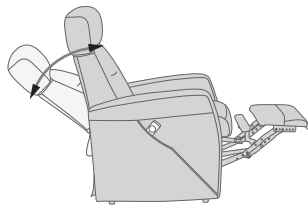

4 BUTTON REMOTE

Enjoy the flexibility of 4 buttons, up, down and return as well as controlling the back and footrest independently.

ADJUSTABLE HEAD AND NECK SUPPORT.

Exclusive adjustment system that allows your head and neck to rest in an infinite number of comfort positions. It can easily be adjusted by a handgrip.

DESIGNED IN NORWAY

See warranty policy for more details.

Integrated footstool

Effortless reclining

Adjustable head-and neck support

Lift chair

MONZA MULTIFUNCTIONAL CHAIR

FUNCTIONS

INTEGRATED FOOTSTOOL

EFFORTLESS RECLINING

HEIGHT ADJUSTABLE HEAD AND NECK SUPPORT

LIFT CHAIR

DIMENSIONS

CHAIR SIZE	TOTAL WIDTH	TOTAL DEPTH	TOTAL HEIGHT	SEAT WIDTH	SEAT HEIGHT	SEAT DEPTH	TOTAL DEPTH (reclined)	WALL CLEARANCE REQUIREMENT
MF247 Monza std size	77 cm / 30.3 in	86-90 cm / 33.8-35.4 in	103-116 & 140-153 cm / 40.5-45.6 & 55.1-60.2 in	49 cm / 19.2 in	47 cm / 18.5 in	58 cm / 22.8 in	175-187 cm / 68.8-73.6 in	43-56 cm / 16.9-22 in
MF277 Monza std size w/c	77 cm / 30.3 in	88-92 cm / 34.6-36.2 in	103-116 & 140-153 cm / 40.5-45.6 & 55.1-60.2 in	49 cm / 19.2 in	47 cm / 18.5 in	58 cm / 22.8 in	175-187 cm / 68.8-73.6 in	43-56 cm / 16.9-22 in
MF347 Monza large size	81 cm / 31.8 in	86-90 cm / 33.8-35.4 in	103-116 & 140-153 cm / 40.5-45.6 & 55.1-60.2 in	55 cm / 21.6 in	48 cm / 18.8 in	59 cm / 23.2 in	175-187 cm / 68.8-73.6 in	43-56 cm / 16.9-22 in
MF377 Monza large size w/c	81 cm / 31.8 in	88-92 cm / 34.6-36.2 in	103-116 & 140-153 cm / 40.5-45.6 & 55.1-60.2 in	55 cm / 21.6 in	48 cm / 18.8 in	59 cm / 23.2 in	175-187 cm / 68.8-73.6 in	43-56 cm / 16.9-22 in