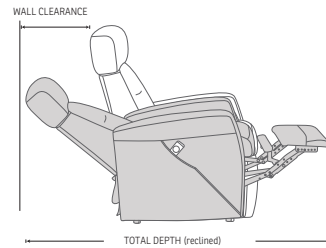

DESIGNED IN NORWAY

See warranty policy for more details.

Integrated footstool

Effortless reclining

Adjustable head-and neck support

Lift chair

MONZA MULTIFUNCTIONAL CHAIR

FUNCTIONS

INTEGRATED FOOTSTOOL

EFFORTLESS RECLINING

HEIGHT ADJUSTABLE HEAD AND NECK SUPPORT

LIFT CHAIR

DIMENSIONS

CHAIR SIZE	TOTAL WIDTH	TOTAL DEPTH	TOTAL HEIGHT	SEAT WIDTH	SEAT HEIGHT	SEAT DEPTH	TOTAL DEPTH (reclined)	WALL CLEARANCE REQUIREMENT
MF247 Monza std size	77 cm / 30.3 in	86-90 cm / 33.8-35.4 in	103-116 & 140-153 cm / 40.5-45.6 & 55.1-60.2 in	49 cm / 19.2 in	47 cm / 18.5 in	58 cm / 22.8 in	175-187 cm / 68.8-73.6 in	43-56 cm / 16.9-22 in
MF277 Monza std size w/c	77 cm / 30.3 in	88-92 cm / 34.6-36.2 in	103-116 & 140-153 cm / 40.5-45.6 & 55.1-60.2 in	49 cm / 19.2 in	47 cm / 18.5 in	58 cm / 22.8 in	175-187 cm / 68.8-73.6 in	43-56 cm / 16.9-22 in
MF347 Monza large size	81 cm / 31.8 in	86-90 cm / 33.8-35.4 in	103-116 & 140-153 cm / 40.5-45.6 & 55.1-60.2 in	55 cm / 21.6 in	48 cm / 18.8 in	59 cm / 23.2 in	175-187 cm / 68.8-73.6 in	43-56 cm / 16.9-22 in
MF377 Monza large size w/c	81 cm / 31.8 in	88-92 cm / 34.6-36.2 in	103-116 & 140-153 cm / 40.5-45.6 & 55.1-60.2 in	55 cm / 21.6 in	48 cm / 18.8 in	59 cm / 23.2 in	175-187 cm / 68.8-73.6 in	43-56 cm / 16.9-22 in

* The dimensions are approximate and may vary with +/-2cm

imgcomfort.com