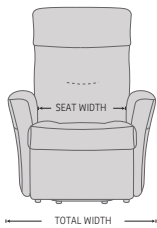

CONVENIENT FEATURES

Side pocket storage keeps the hand control always within reach. Pocket storage offers also room for books and magazines.

BATTERY BACKUP

All chairs come with battery backup SMPS transformer allowing user to exit chair even when there is a power outage.

DESIGNED IN NORWAY

See warranty policy for more details.

Integrated footstool

Effortless reclining

Adjustable head-and neck support

Lift chair

MONZA MULTIFUNCTIONAL CHAIR

FUNCTIONS

INTEGRATED FOOTSTOOL

EFFORTLESS RECLINING

HEIGHT ADJUSTABLE HEAD AND NECK SUPPORT

LIFT CHAIR

DIMENSIONS

CHAIR SIZE	TOTAL WIDTH	TOTAL DEPTH	TOTAL HEIGHT	SEAT WIDTH	SEAT HEIGHT	SEAT DEPTH	TOTAL DEPTH (reclined)	WALL CLEARANCE REQUIREMENT
MF247 Monza std size	77 cm / 30.3 in	86-90 cm / 33.8-35.4 in	103-116 & 140-153 cm / 40.5-45.6 & 55.1-60.2 in	49 cm / 19.2 in	47 cm / 18.5 in	58 cm / 22.8 in	175-187 cm / 68.8-73.6 in	43-56 cm / 16.9-22 in
MF277 Monza std size w/c	77 cm / 30.3 in	88-92 cm / 34.6-36.2 in	103-116 & 140-153 cm / 40.5-45.6 & 55.1-60.2 in	49 cm / 19.2 in	47 cm / 18.5 in	58 cm / 22.8 in	175-187 cm / 68.8-73.6 in	43-56 cm / 16.9-22 in
MF347 Monza large size	81 cm / 31.8 in	86-90 cm / 33.8-35.4 in	103-116 & 140-153 cm / 40.5-45.6 & 55.1-60.2 in	55 cm / 21.6 in	48 cm / 18.8 in	59 cm / 23.2 in	175-187 cm / 68.8-73.6 in	43-56 cm / 16.9-22 in
MF377 Monza large size w/c	81 cm / 31.8 in	88-92 cm / 34.6-36.2 in	103-116 & 140-153 cm / 40.5-45.6 & 55.1-60.2 in	55 cm / 21.6 in	48 cm / 18.8 in	59 cm / 23.2 in	175-187 cm / 68.8-73.6 in	43-56 cm / 16.9-22 in

* The dimensions are approximate and may vary with +/-2cm

imgcomfort.com