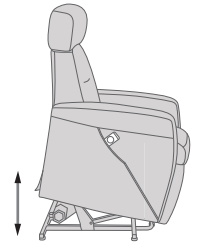

DESIGNED IN NORWAY

See warranty policy for more details.

Integrated footstool

Effortless reclining

Adjustable head-and neck support

Lift chair

MONZA MULTIFUNCTIONAL CHAIR

FUNCTIONS

INTEGRATED FOOTSTOOL

EFFORTLESS RECLINING

HEIGHT ADJUSTABLE HEAD AND NECK SUPPORT

LIFT CHAIR

DIMENSIONS

CHAIR SIZE	TOTAL WIDTH	TOTAL DEPTH	TOTAL HEIGHT	SEAT WIDTH	SEAT HEIGHT	SEAT DEPTH	TOTAL DEPTH (reclined)	WALL CLEARANCE REQUIREMENT
MF247 Monza std size	77 cm / 30.3 in	86-90 cm / 33.8-35.4 in	103-116 & 140-153 cm / 40.5-45.6 & 55.1-60.2 in	49 cm / 19.2 in	47 cm / 18.5 in	58 cm / 22.8 in	175-187 cm / 68.8-73.6 in	43-56 cm / 16.9-22 in
MF277 Monza std size w/c	77 cm / 30.3 in	88-92 cm / 34.6-36.2 in	103-116 & 140-153 cm / 40.5-45.6 & 55.1-60.2 in	49 cm / 19.2 in	47 cm / 18.5 in	58 cm / 22.8 in	175-187 cm / 68.8-73.6 in	43-56 cm / 16.9-22 in
MF347 Monza large size	81 cm / 31.8 in	86-90 cm / 33.8-35.4 in	103-116 & 140-153 cm / 40.5-45.6 & 55.1-60.2 in	55 cm / 21.6 in	48 cm / 18.8 in	59 cm / 23.2 in	175-187 cm / 68.8-73.6 in	43-56 cm / 16.9-22 in
MF377 Monza large size w/c	81 cm / 31.8 in	88-92 cm / 34.6-36.2 in	103-116 & 140-153 cm / 40.5-45.6 & 55.1-60.2 in	55 cm / 21.6 in	48 cm / 18.8 in	59 cm / 23.2 in	175-187 cm / 68.8-73.6 in	43-56 cm / 16.9-22 in