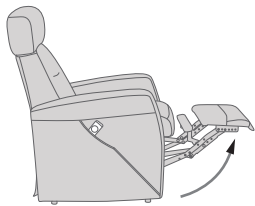

4 BUTTON REMOTE

Enjoy the flexibility of 4 buttons, up, down and return as well as controlling the back and footrest independently.

ADJUSTABLE HEAD AND NECK SUPPORT.

Exclusive adjustment system that allows your head and neck to rest in an infinite number of comfort positions. It can easily be adjusted by a handgrip.

DESIGNED IN NORWAY

See warranty policy for more details.

Integrated footstool

Effortless reclining

Adjustable head-and neck support

Lift chair

MONZA MULTIFUNCTIONAL CHAIR

FUNCTIONS

INTEGRATED FOOTSTOOL

EFFORTLESS RECLINING

HEIGHT ADJUSTABLE HEAD AND NECK SUPPORT

LIFT CHAIR

DIMENSIONS

CHAIR SIZE	TOTAL WIDTH	TOTAL DEPTH	TOTAL HEIGHT	SEAT WIDTH	SEAT HEIGHT	SEAT DEPTH	TOTAL DEPTH (reclined)	WALL CLEARANCE REQUIREMENT
MF247 Monza std size	77 cm / 30.3 in	86-90 cm / 33.8-35.4 in	103-116 & 140-153 cm / 40.5-45.6 & 55.1-60.2 in	49 cm / 19.2 in	47 cm / 18.5 in	58 cm / 22.8 in	175-187 cm / 68.8-73.6 in	43-56 cm / 16.9-22 in
MF277 Monza std size w/c	77 cm / 30.3 in	88-92 cm / 34.6-36.2 in	103-116 & 140-153 cm / 40.5-45.6 & 55.1-60.2 in	49 cm / 19.2 in	47 cm / 18.5 in	58 cm / 22.8 in	175-187 cm / 68.8-73.6 in	43-56 cm / 16.9-22 in
MF347 Monza large size	81 cm / 31.8 in	86-90 cm / 33.8-35.4 in	103-116 & 140-153 cm / 40.5-45.6 & 55.1-60.2 in	55 cm / 21.6 in	48 cm / 18.8 in	59 cm / 23.2 in	175-187 cm / 68.8-73.6 in	43-56 cm / 16.9-22 in
MF377 Monza large size w/c	81 cm / 31.8 in	88-92 cm / 34.6-36.2 in	103-116 & 140-153 cm / 40.5-45.6 & 55.1-60.2 in	55 cm / 21.6 in	48 cm / 18.8 in	59 cm / 23.2 in	175-187 cm / 68.8-73.6 in	43-56 cm / 16.9-22 in