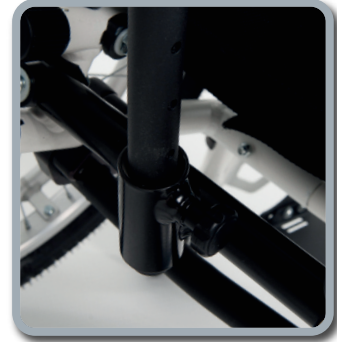

Sagitta kids

MANUAL KIDS WHEELCHAIR

Active and ultralight

Active wheelchair for kids. The Sagitta kids is a mirror image of the Sagitta for adults. And even more important, this wheelchair grows with your child thanks to the variety of adjustments. The frame is constructed in such a way that you can change the seat width.

Adjustment of the push bar

Sport brakes (scissor brakes)

460-555	240	6"/11°	370-428	3"	230-430	220-270	280/300/320	700-750	4°	9	60
480-575	260	6"/11°	(with cushion)	4"	230-430	220-270	280/300/320	700-750	6°	9	60
500-595	280	6"/11°	410-468	4"	230-430	220-270	280/300/320	700-750	8°	9	60
520-615	300	6"/11°	(without cushion)	4"	230-430	220-270	280/300/320	700-750	10°	9	60
540-635	320	6"/11°			230-430	220-270	280/300/320	700-750		9	60
560-655	340	6"/11°			230-430	220-270	280/300/320	700-750		9	60

Sizes in mm, weight in kg. Deviations in sizes and weight (15 mm, 1,5 kg and 1,5°) are possible.