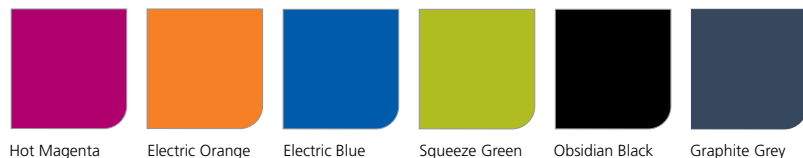

## Standaard metallic kleuren

Hot Magenta

Electric Orange

Electric Blue

Squeeze Green

Obsidian Black

Graphite Grey