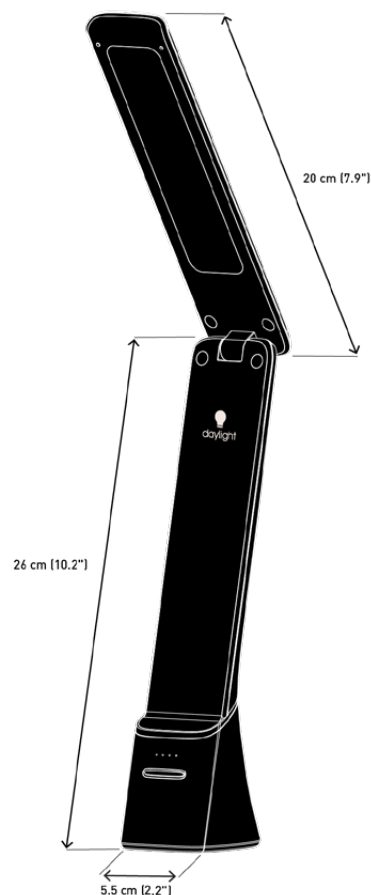

Smart Go^{TM}

RECHARGEABLE LAMP

DN1370

FEATURES

- Lightweight and portable
- 3 step dimmer
- Rechargeable up to 6.5 hours of light
- Bright daylight LEDs provide true colour matching
- Internal rechargeable battery (incl.)
- USB compatible
- 95+ CRI to see colours accurately at any time of day or night

SPECIFICATIONS

Product information

Weight	0.45kg (1lb)
Colour	White/Bronze
Cable length	1.2 m (47.2")

Light output

Light source	LED
Lumens	120 lm
Lux at 30 cm (12")	630
Colour temperature	6,000 K
CRI	95+
Energy consumption	5W

Packaging information

Height	30cm (11.81")
Width	10cm (3.94")
Depth	8.4cm (3.31")
Packed weight	0.55kg (1.21lb)
Products per master carton	20