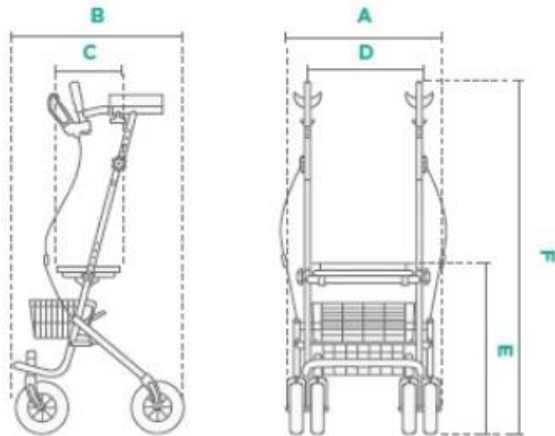

**Brochure LENA rollator med albuestøtte,
varenummer: TGR-R RS 8811**

A Overall width: 57 cm
B Overall depth: 65 cm
C x D Seat dimensions: 38 cm x 16 cm
E Seat height from the ground: 60 cm
F Handles height adjustment: 100-126.5 cm
Weight: 12.5 kg
Maximum capacity: 135 kg
Maximum capacity of the basket: 12 kg
Frame colour: dark blue
+/- 0.5 -1 cm

The set includes:

- Frame with seat
- Two push handles with brakes
- Basket
- Tray
- Mounting lever – 2 pcs
- Locking lever – 4 pcs

Elements of the rollator:

- a. push handle
- b. brake
- c. stopping handle
- d. elbow support
- e. connecting element
- f. brake cable
- g. mounting lever
- h. locking lever
- i. locking lever
- j. lock of frame folding
- k. transverse hinge
- l. seat