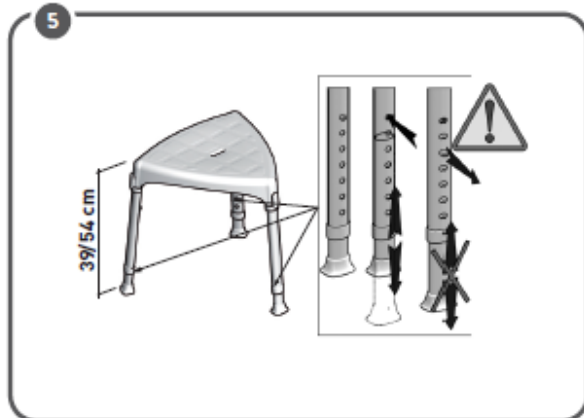

# Quickguide Klassisk badestol trekantet

KING-STTA-00

## TRIANGLE SHOWER STOOL

MADE IN ITALY