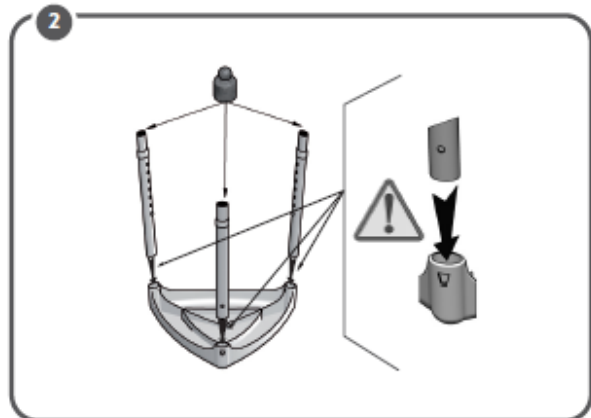

# Quickguide Klassisk badestol trekantet

KING-STTA-00

## TRIANGLE SHOWER STOOL

MADE IN ITALY