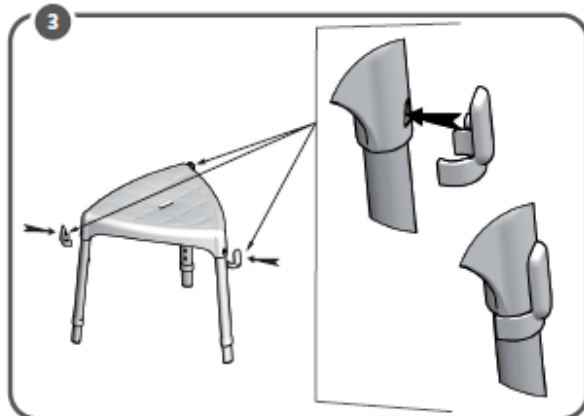

# Quickguide Klassisk badestol trekantet

KING-STTA-00

## TRIANGLE SHOWER STOOL

MADE IN ITALY