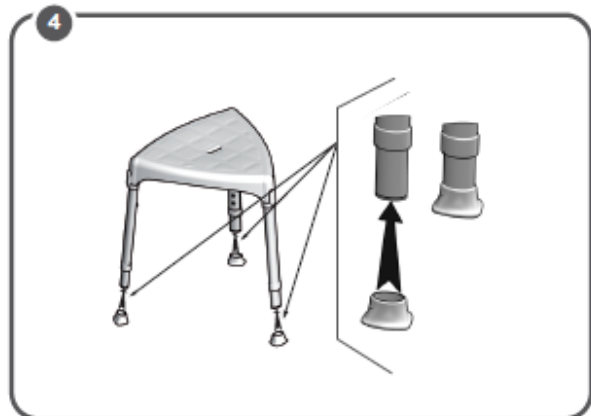

# Quickguide Klassisk badestol trekantet

KING-STTA-00

## TRIANGLE SHOWER STOOL

MADE IN ITALY