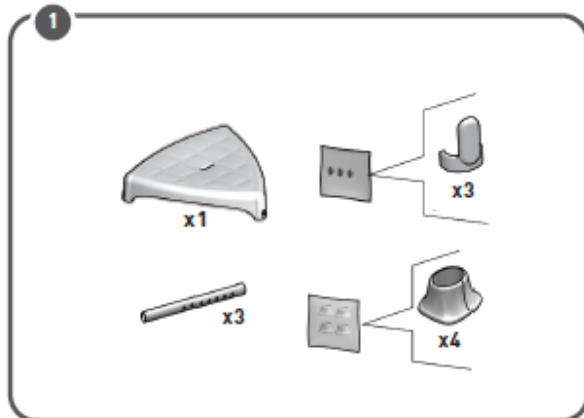

# Quickguide Klassisk badestol trekantet

KING-STTA-00

## TRIANGLE SHOWER STOOL

MADE IN ITALY