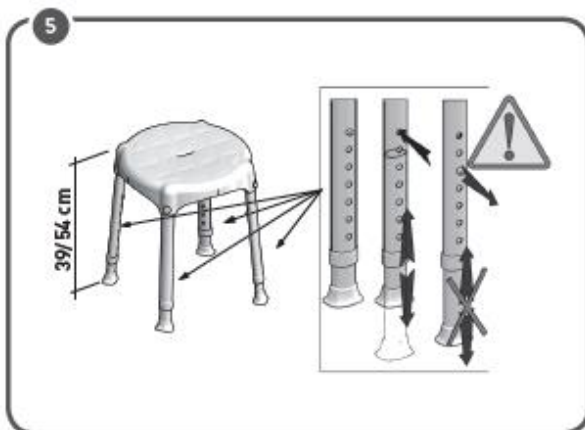

Quickguide Klassisk badestol rund

KING-STRA-00

ROUND SHOWER STOOL

MADE IN ITALY