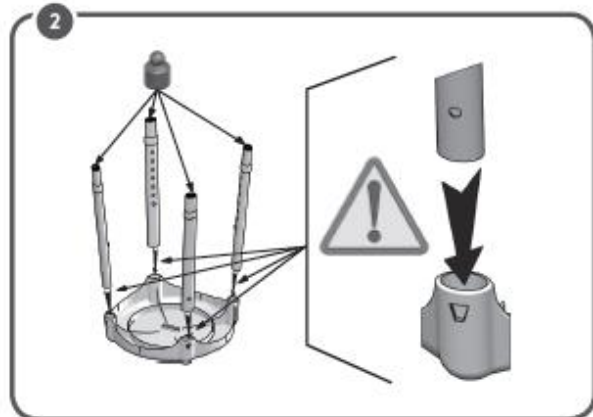

Quickguide Klassisk badestol rund

KING-STRA-00

ROUND SHOWER STOOL

MADE IN ITALY