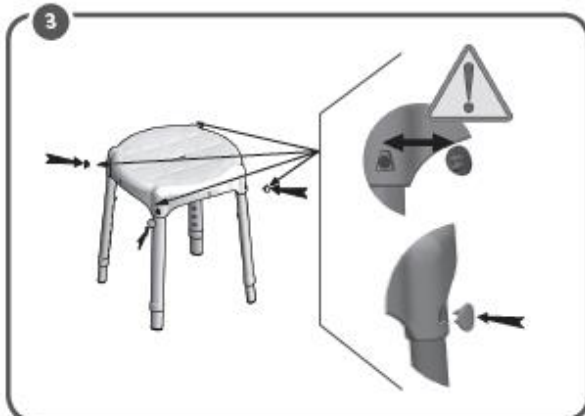

Quickguide Klassisk badestol rund

KING-STRA-00

ROUND SHOWER STOOL

MADE IN ITALY