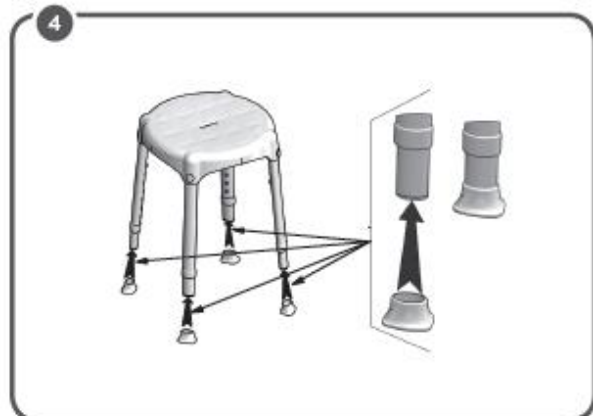

Quickguide Klassisk badestol rund

KING-STRA-00

ROUND SHOWER STOOL

MADE IN ITALY