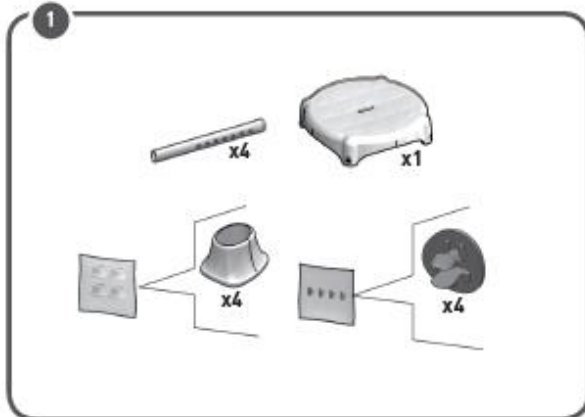

Quickguide Klassisk badestol rund

KING-STRA-00

ROUND SHOWER STOOL

MADE IN ITALY