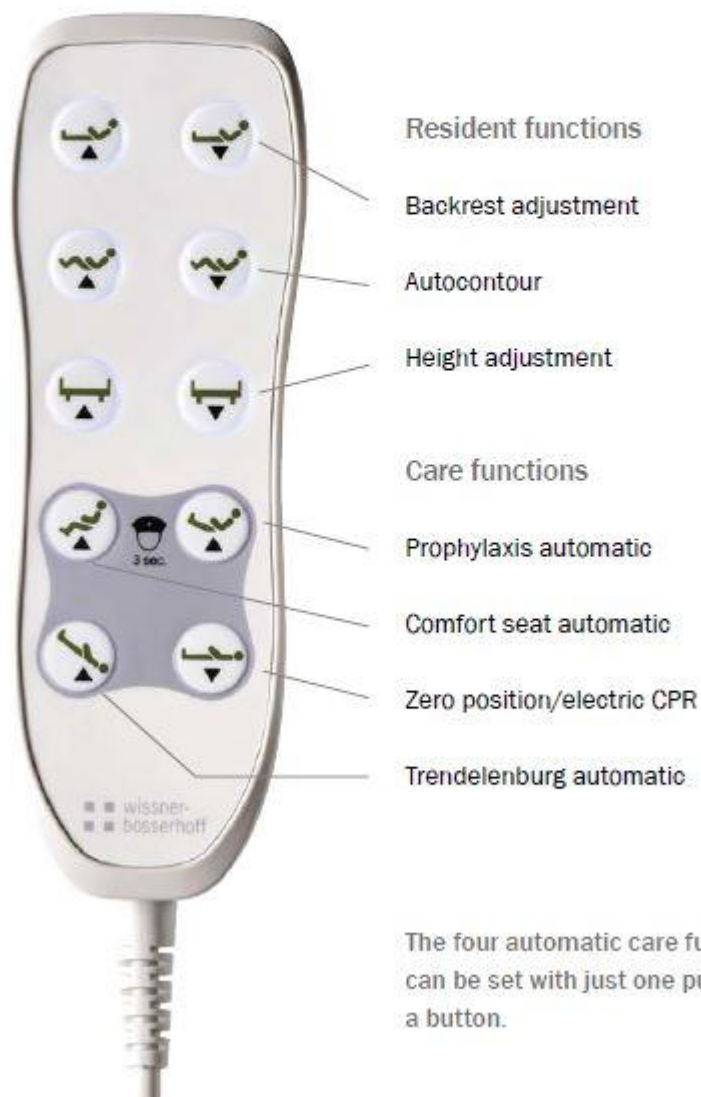

3 | The new handset offers automatic care positions, which can be locked and unlocked electronically. The backlighting and clear design round off the product.

The four automatic care functions can be set with just one push of a button.