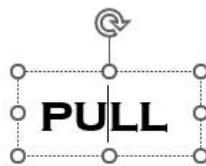

HOW TO UNFOLD

PUSH

! STEP 1

PUSH THE CUSHION TUBE BACKWARDS TO FULLY CLOSE THE FRAME

! STEP 2

IF YOU CAN NOT UNLOCK THE FRAME , REPEAT THE STEP ONE

PRESS

! STEP 3