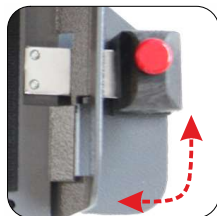

size 2, 2XL  
(310455-E)

trunk supports, small  
(height: 11 cm, depth: 14 cm)

fix  
(free of charge)

swing away  
(300505-E3)

trunk supports, large  
(height: 21 cm, depth: 16 cm)

fix  
(300510-E3)

swing away  
(300515-E3)

shoulder supports  
(free of charge)

**fittings frame**

swivel base

size 1 and 2  
(300200-E)

RIGHT

LEFT

fastener

(independent of the direction of rotation)

inside  
(standard)

outside  
(300220-E)

angular adjustment (0° - 10°)

size 1  
(300100-E)

size 2  
(310100-E)

size 2XL  
(310100-E-XL)

extra angular adjustment (10° - 20°)

size 1  
(300105-E)