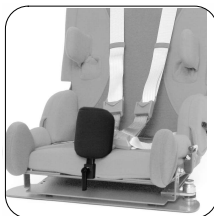

**fittings for the different needs**

head support „Kick-Back“  
with aluminum frame  
(free of charge)

head fixation  
(300630-E)

leg support

left  
(300350-E)

right  
(300355-E)

abduction block, removable

size 1  
(300400-E)

size 2  
(310400-E)

size 2XL  
(310410-E)

foot rest, height and angle adjustable

size 1  
(300450-E)

size 2, 2XL  
(310450-E)

swing up  
(300452-E)

foot roll, height and angle adjustable

size 1  
(300455-E)

size 2, 2XL  
(310455-E)

trunk supports, small  
(height: 11 cm, depth: 14 cm)

fix  
(free of charge)

swing away  
(300505-E3)

trunk supports, large  
(height: 21 cm, depth: 16 cm)

fix  
(300510-E3)

swing away  
(300515-E3)