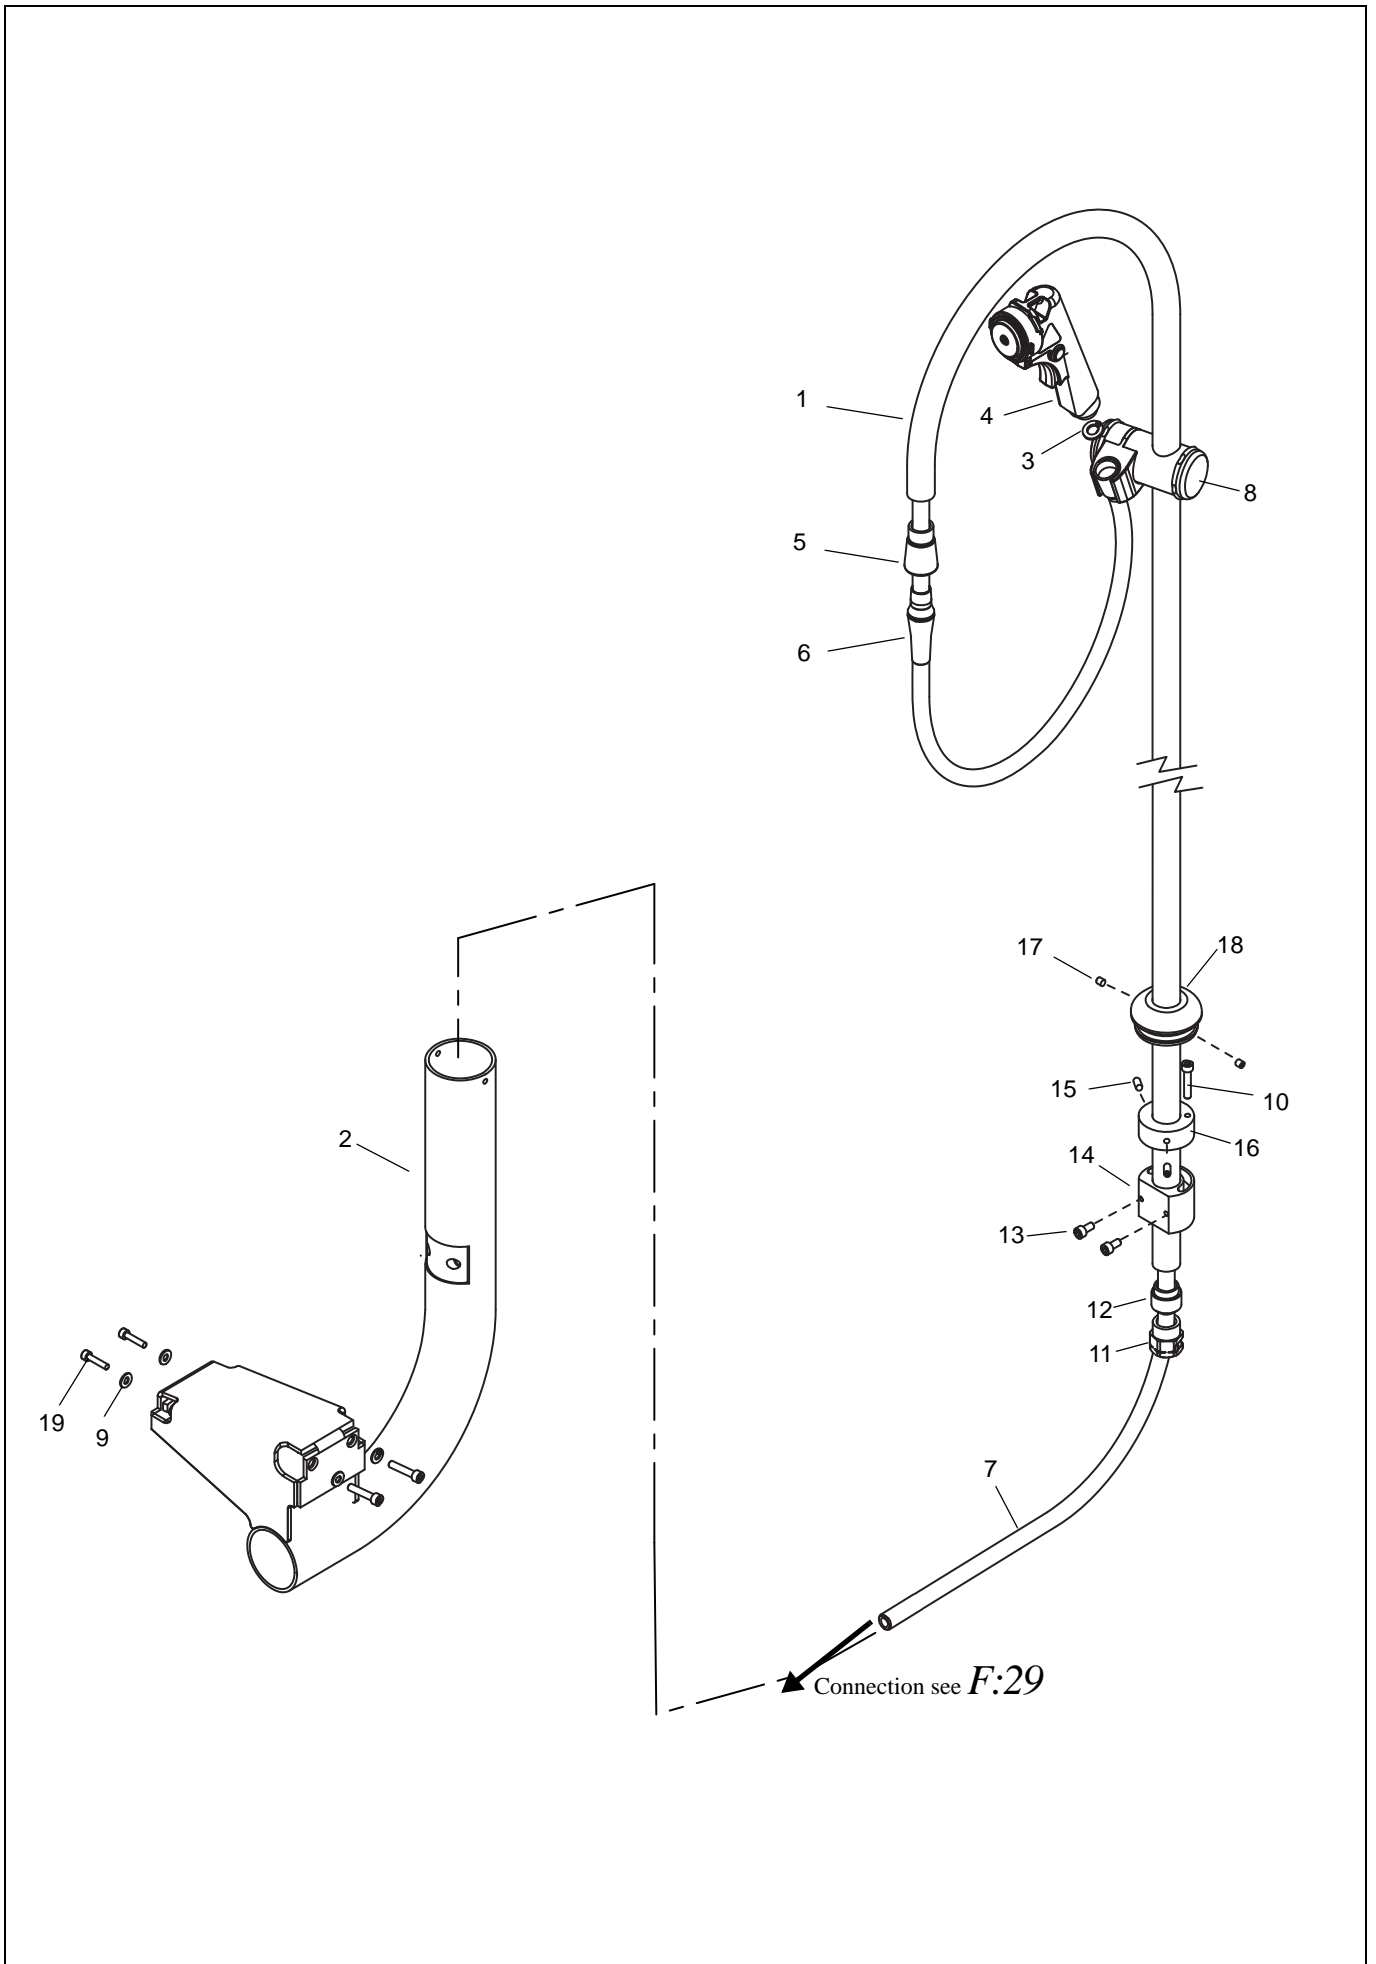

K

L

Sound & Vision

Pos	Art. No.	Qty	Description	From ser. No.	Up to ser. No.	Remarks
1	S8561139	1	Control Box, complete			Incl pos 2-6, 13 and labels
2	8663757	1	PCB			Introduced Oct. 2013
3	6320235	1	Transformer			
4	6379038	1	Fuse T500mAL 5x20mm			
5	6379093	1	Fuse T2AL 5x20mm			
6	8360697	1	USB Cable			
7	6210256	1	Nut			Replaces 8460894
8	6200171	1	USB cover			
9	6316314	1	Seal			
10	8360872	1	IR receiver cable			
11	8461122	1	IR receiver clip			On PCB Control Box
12	6316313	1	Plug			
13	8360506	1	Power cable			
14	8360890	1	Remote control			Incl. holder
15	8663637	1	Remote control holder			Introduced Dec. 2012
16	8261138	1	LED and cabling			
17	6371062	2	Speaker incl cabling			
18	8260432	1	Operation cable (S&V mute)			See also I:21
19	8461314	1	USB memory			Incl. Nine Classic Works
20	8418658	1	Warning sign, circular			
21	6130445	4	Screw A4 MC6S ISO 4762 M4x45-70			
22	6303146	4	Spacer Skiffy 005 4400 000 02			
23	8418253	1	Warning sign, triangular			
24	8662603-034	1	Disinfection cover			With S&V but no disinfection
25	8662597	1	Disinfection plug			With S&V but no disinfection