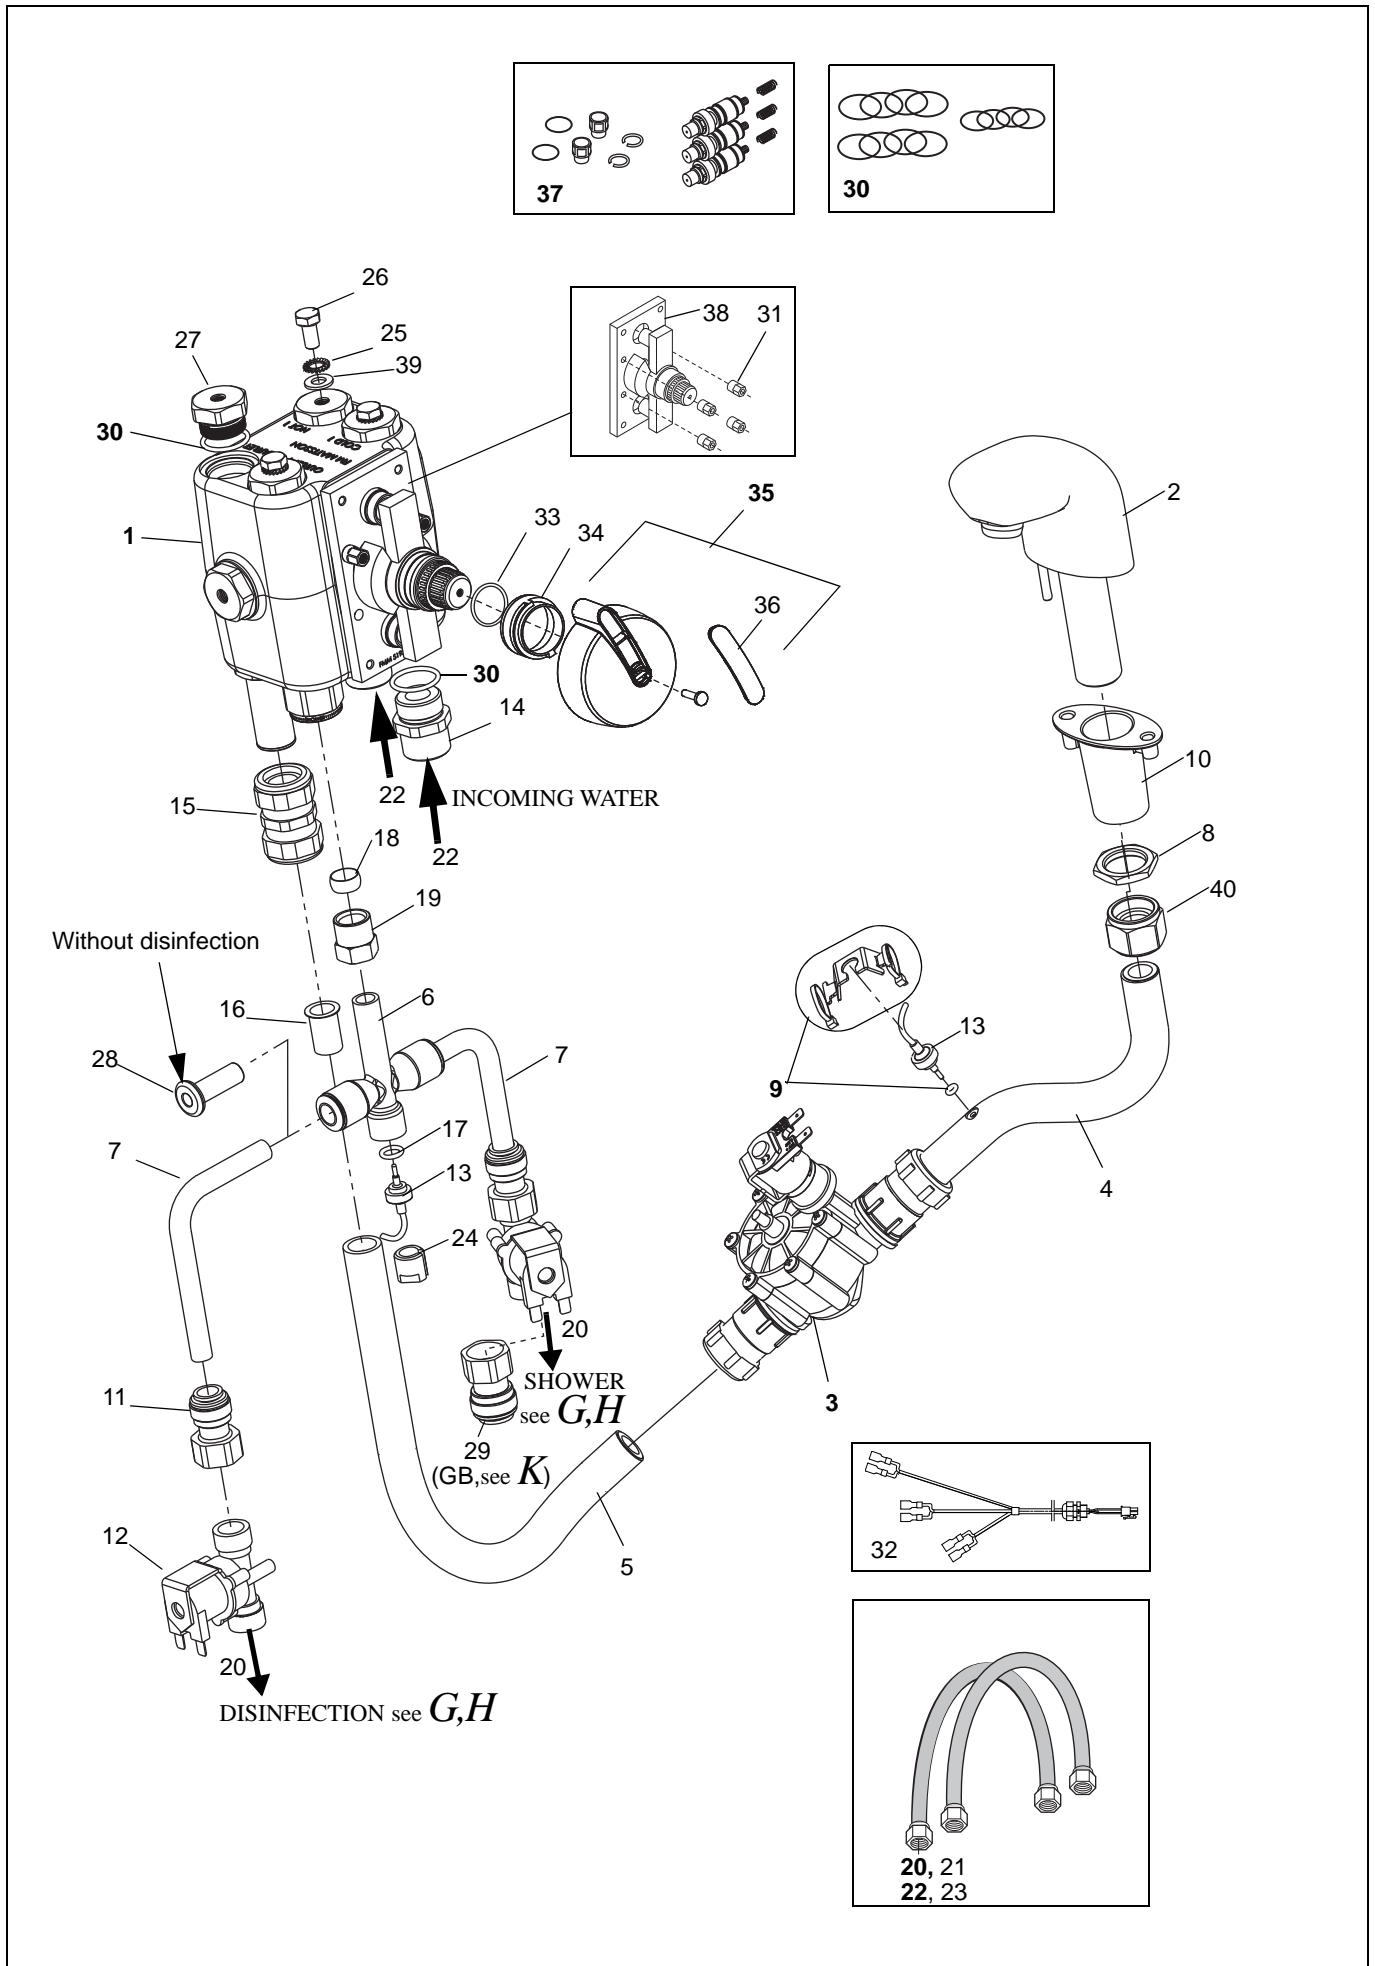

F

G Shower & Disinfection US (option)

Pos	Art. No.	Qty	Description	From ser. No.	Up to ser. No.	Remarks
1	8261264	1	Bracket			
2	6310120	1	Stud			
3	8462010	1	PEX-pipe, disinfection US			
4	8661588	1	Plastic hose, LLDPE 12 mm blue			
5	6270176	1m	Hose			a=370mm b=220mm
6	8662572	2	Leak connector			Incl. flow restrictor 1,0 l/m
7	8150670	1	Air-gap drain			
8	6303146	4	Spacer			
9	6210041	4	Locking Nut A4 DIN 985 M4-80			
10	6326015	2	Vacuumbreaker DA			
11	8461270	2	Clip			
12	8461508	1	PEX-pipe, shower top US			
13	6907932	1	Repair kit Vacuumbreaker DA			
14	6316244	1	Plug			
15	6200054	4	Washer A4-RBS ISO 7093 6.4x18x1.6			200HV
16	6130625	4	Screw A4 MC6S ISO 4762 M6x25-80			
17	6130330	2	Screw A4 MC6S ISO 4762 M3x30-70			
18	6130416	2	Screw A4 MC6S ISO 4762 M4x16-70			
19	6130445	4	Screw A4 MC6S ISO 4762 M4x45-70			
20	6210040	2	Locking Nut A4 DIN 985 M3-80			
21	8359776	1	Battery 24V incl. cable			
22	8667040	1	Battery bracket			
23	6319493	2	Sleeve			W. disinfection two
24	8459472	2	Nipple Ø 12			
25	6260108	4	O-ring			
26	6250312	2	Compression ring			
27	8458182	2	Conex nut			
28	6250888	2	Elbow			
29	6250889	2	Adaptor 3/4"-1/2"			
30	8458181	4	Nipple			
31	6316330	2	Sleeve			
32	8461182	1	PEX pipe			
33	8543494	1	Injector			
34	6312197	1	Flow restrictor, disinfection			Grey 4 l/min
35	6200001	8	Washer A4 BRB ISO 7089 4.3x9x0.8			200HV
36	6270116	1m	Hose			
37	6319513	3	Hose clamp			
38	8343434	1	Flowmeter US			
39	8661802-03	1	Bottle connection			
40	6303148	1	Disinfection hose			
41	S6303097	1	Disinfection handle, yellow; complete			
42	6316139	4	Washer, fibre			
43	8543696	1	Strainer kit, yellow handle			Strainer handle, o-ring, screw, plug
44	8545142	1	Repair kit, yellow handle			Pins, sleeve, spring, 3 o-rings, 2 complete valves with o-rings
45	6907870	1	Swivel, complete yellow handle			Incl plastic washer
46	6260107	1	O-ring			
47	8662374	1	Attachment			
48	6250902	1	Straight coupling PM0412E			Introduced 1307000062
49	6301211	2	Cable tie			
50	6130420	1/2	Screw A4 MC6S ISO 4762 M4x20-70			W. disinfection two