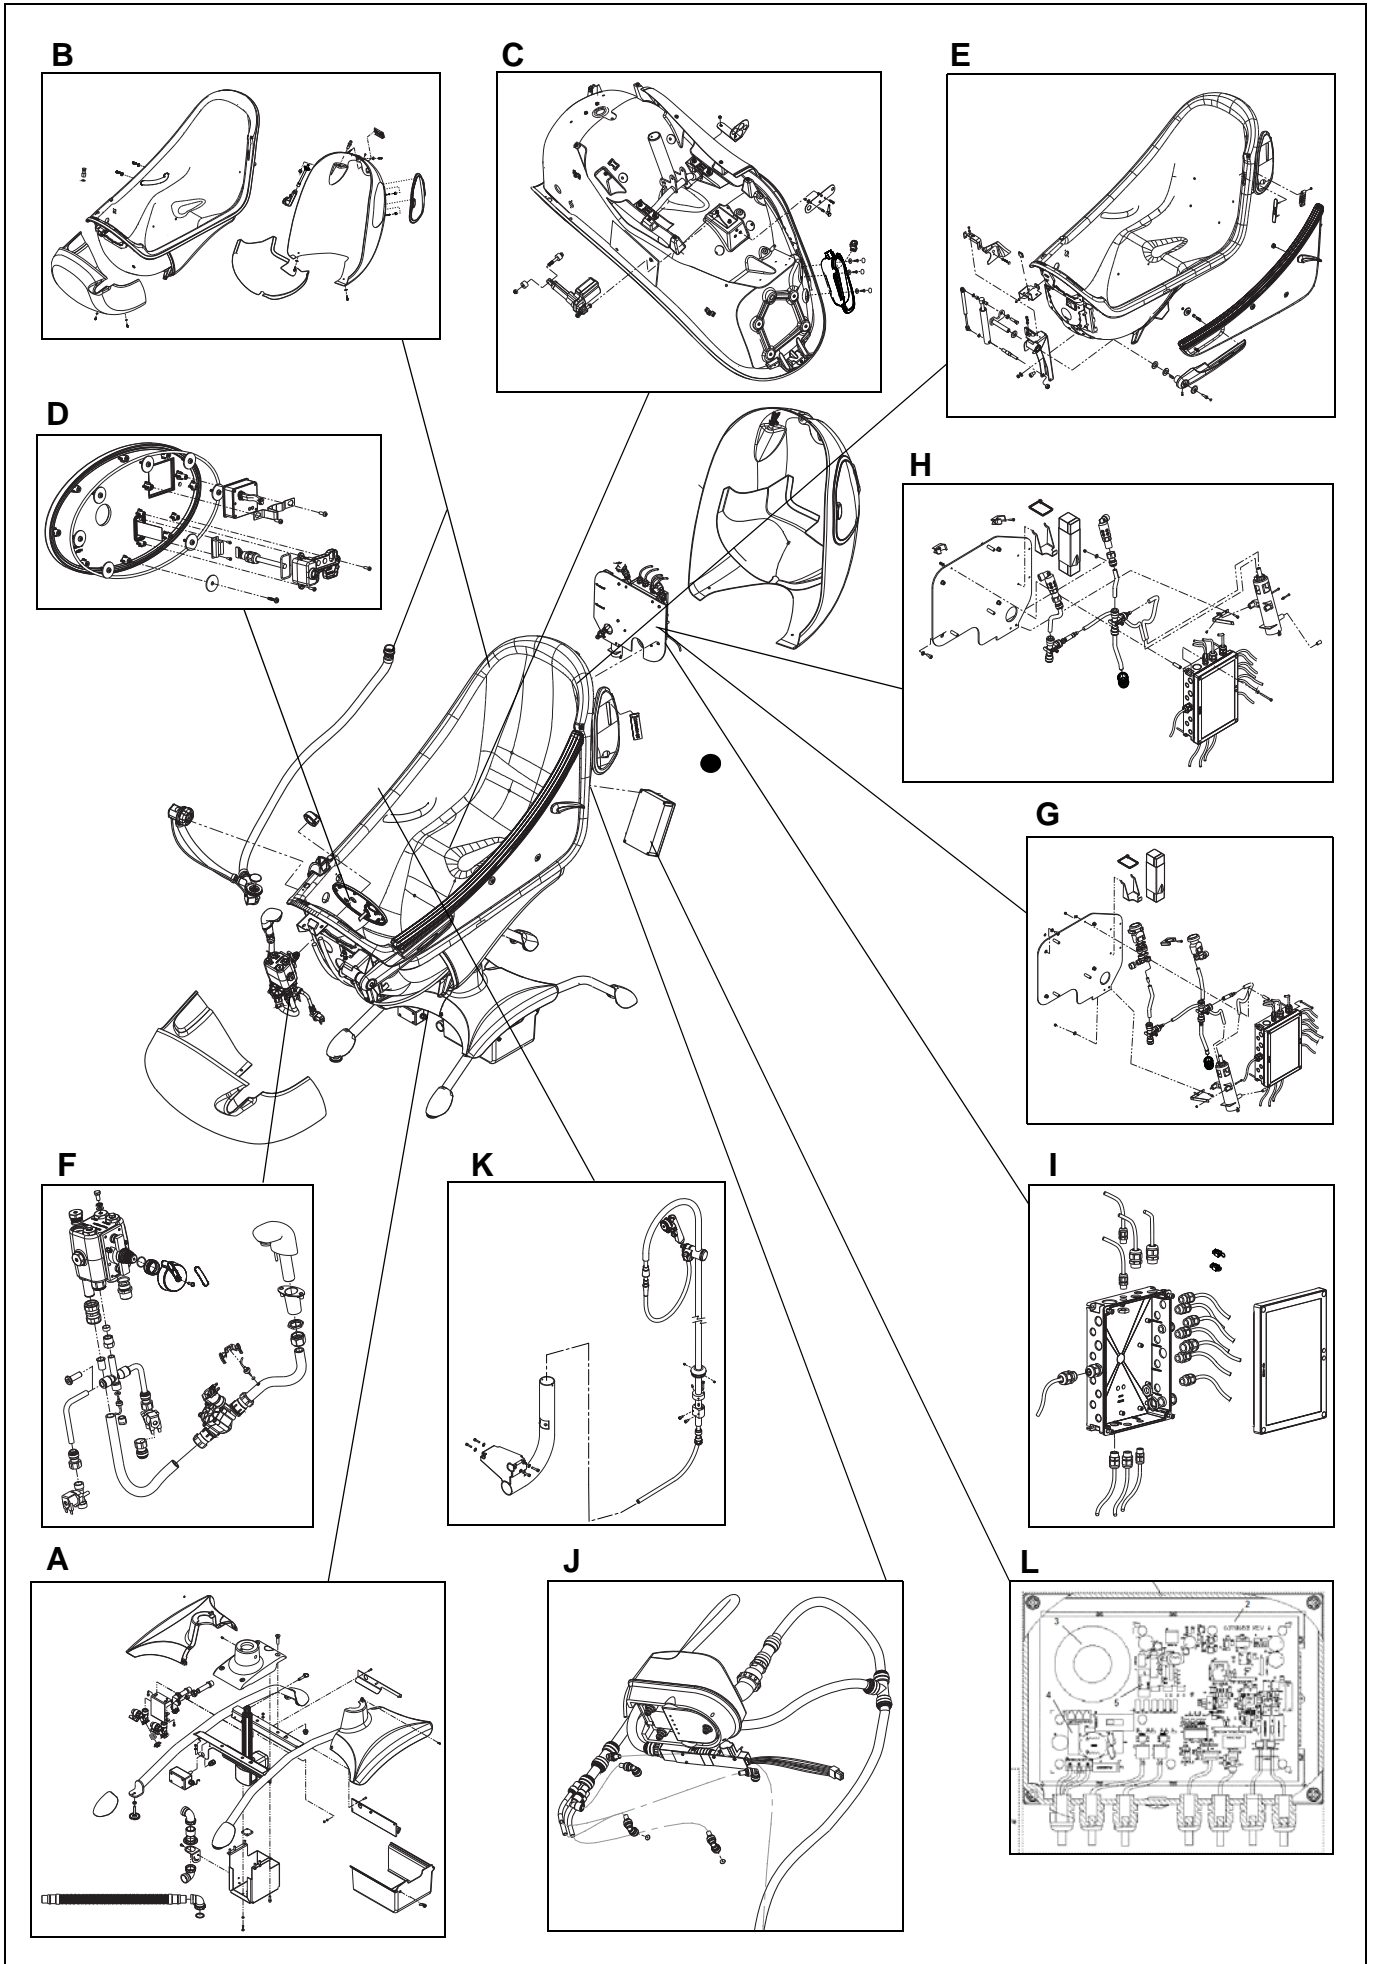

Overview

A

Base and Yoke

Pos	Art. No.	Qty	Description	From ser. No.	Up to ser. No.	Remarks
1	8662396-036	1	Base			
2	8361511-036	1	Suspension Box			
3	8457052	1	Spacer			
4	8462042	1	Chassis casting			
5	6305177	4	Foot			
6	PF0806	1	Lock			With disinfection
7	PH0255	1	Lift Actuator matrix			
8	6305121	1	Shut-off valve HW, complete			
9	6305122	1	Shut-off valve CW, complete			
10	8662438-036	1	Plate			Without disinfection
11	8361265-036	1	Bracket valves			New version 2014
12	8662684	2	Connection			Incl nut and ring
13	8260750-036	1	Box disinfection			With disinfection
14	8360747-036	2	Rail			With disinfection
15	8563213	1	Floor drain attachment kit			Incl. screws, washers and nuts
16	6151258B	6	Screw FZB MF6S ISO 10642 M5x2-8.8			
17	8456971	2	Yoke bearing housing			
18	PF1333	1	Yoke detent pin			
19	6130612	4	Screw A4 MC6S ISO 4762 M6x12-80			
20	6130616	5/8	Screw A4 MC6S ISO 4762 M6x16-80			
21	6200003	12	Washer A4 BRB ISO 7089 6.4x12x1.6			200HV
22	6210043	8	Lock nut A4-DIN 985 M6-80			
23	6210035	4	Nut A4 ML6M ISO 4035 M10-040			
24	PF0142	6	Screw FZB MC6S ISO4762 M8x25-8.8			
25	6151050	4	Screw FZB MF6S ISO10642 M10x50-10.9			
26	6210246	4	Locking nut FZB M6MF ISO 7043 M10-8			Flange nut
27	8663057-036	1	Bracket water trap			
28	6262469	1	O-ring			
29	8663063	1	Plastic nut			
30	8663212	3	Elbow G1 1/2"			
31	8662944	1	Pipe connection			
32	6319539	2	Hose clamp 10mm			
33	8461324	2	Adaptor			
34	6907788	2	Filter			
35	6190337	3	Screw A4 MRT-TT ISO 14583 M6 x 12			
36	6190511	4	Screw A4 MRT-TT ISO 14583 M6 x 25			
37	6250891	2	Lubrication nipple			
38	6200053	1	Toothed washer A4 AZ DIN 6798 M6			
39	S8562145	1	Field wiring box, complete			
40	8664471	1	Key			
41	8663061	2	Connection pipe 40			
42	8461601	1	Hose 690mm			
43	8563020-618	1	Connection hose GB, 618mm			
	8563020-1200		Connection hose GB, 1200mm			
	8563020-1700		Connection hose GB, 1700mm			
	6270394		Connection hose, 618mm			
	6270395		Connection hose 1200mm			
6270396	Connection hose, 1700mm					
6270397	Connection hose, 2400mm					
44	S8561125-035	1	Assembly feet cover			All covers incl. straps
45	S8560730-035	1	Assembly base cover			Incl. screw and nut
46	8662130	1	Fiber gasket			
47	8664476	1	Yoke complete			
48	8663074	1	Connection pipe 38			
49	141087	1	Skintop			
50	8662943	1	Connection			
51	8663065	1	Hose 2100mm			
52	S8664479-xx	1	Large base cover			Colour code see B1
53	8564474	1	Seismic anchor 4 pcs			Incl. nuts and washers