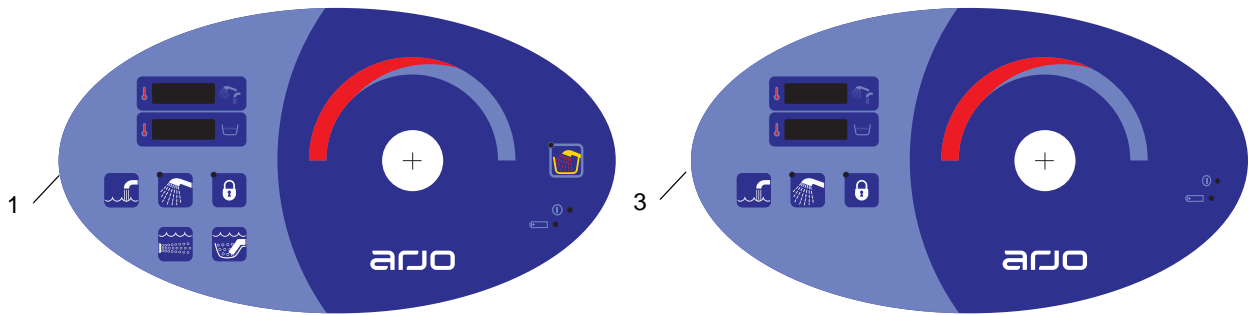

D

E

Door

Pos	Art. No.	Qty	Description	From ser. No.	Up to ser. No.	Remarks
1	8662357	1	Hinge bracket			
2	PF0288	1	Screw FZB MC6S ISO 4762 M5x16-12.9			
3	PD0090	1	Door hinge key			
4	8662359	1	Lower connection screw			
5	6210014	1	Nut A4- M6M ISO 4032 M8 – 80			
6	6100825	1	Screw A4-M6S ISO 4017 M8x25-80			
7	8662343	1	Hinge spindle			
8	8662434	1	Gas strut			
9	6200160	4	Washer FZB SRKB ISO 4759 11x35x3			
10	6210045	3	Locking nut A4 DIN 985 M10-80			
11	PF0143	2	Locking nut FZB M6MF ISO 7043 M5-8			Flange
12	8662440	3	Spacer ring			
13	PD0332	3	Flange washer			
14	PC0461	3	Cap			
15	6131030	1	Screw, A4 MC6S ISO 4762 M10x30-80			
16	8661118-036	1	Door hinge			
17	PF1323	2	Screw A4 MC6S ISO 4762 M10x60-80			
18	8361572-xx	1	Door complete			-xx colours see page B:1
19	8664012	1	Lock plate			New version 13090000055
20	8359706	1	Lock block			
21	8662432	1	Compression spring			
22	8662710	1	Rod			
23	8662414	1	Flat bar nut			
24	6100610	3	Screw A4 M6S ISO 4017 M6x10-80			
25	6200003	4	Washer A4 BRB ISO 7089 6.4x12x1.6			200HV
26	8662413	1	Bracket			
27	8662423-xx	1	Door cover			-xx colours see page B:1
28	6320246	2	Washer			
29	6311418	2	Cover			
30	6190426	2	Screw A4 K6S ISO 7380 M6x16-80			
31	6319542	1	Circlip 13mm			
32	6319543	1	Circlip 16mm			
33	8662358	1	Upper connection screw			
34	8662711	1	Tube			
35	PC0680	1	Knock out seal			
36	8662416	1	Door lock			New version July 2012
37	8357230-03	1	Door trim			
38	8662580-036	1	Door lever			
39	8359329	1	Grab handle			
40	6210043	3	Lock nut A4-DIN 985 M6-80			
41	6210241	2	Nut FZB ML6M ISO 4035 M16 - 05			
42	8662433	1	Washer			
43	6316280	2	Cover			
44	8456839	2	Flange washer			
45	6130860	2	Screw A4 MC6S ISO 4762 M8x60-80			
46	S8662690-03	1	Door seal			
47	PF0108	2	Screw A2 FTS ISO 14586 ST4.2x32-80			New version July 2012
48	6131016	1	Screw A4 MC6S ISO 4762 M10x16-80			
49	6200009	1	Washer A4 BRB ISO 7089 13 x 24 x 2.5			200HV
50	6306168	2	Bearing IGUS			
51	6307218	1	Protection cover			
52	8618811	1	Label Parker			
53	8662191	1	Mixer bracket