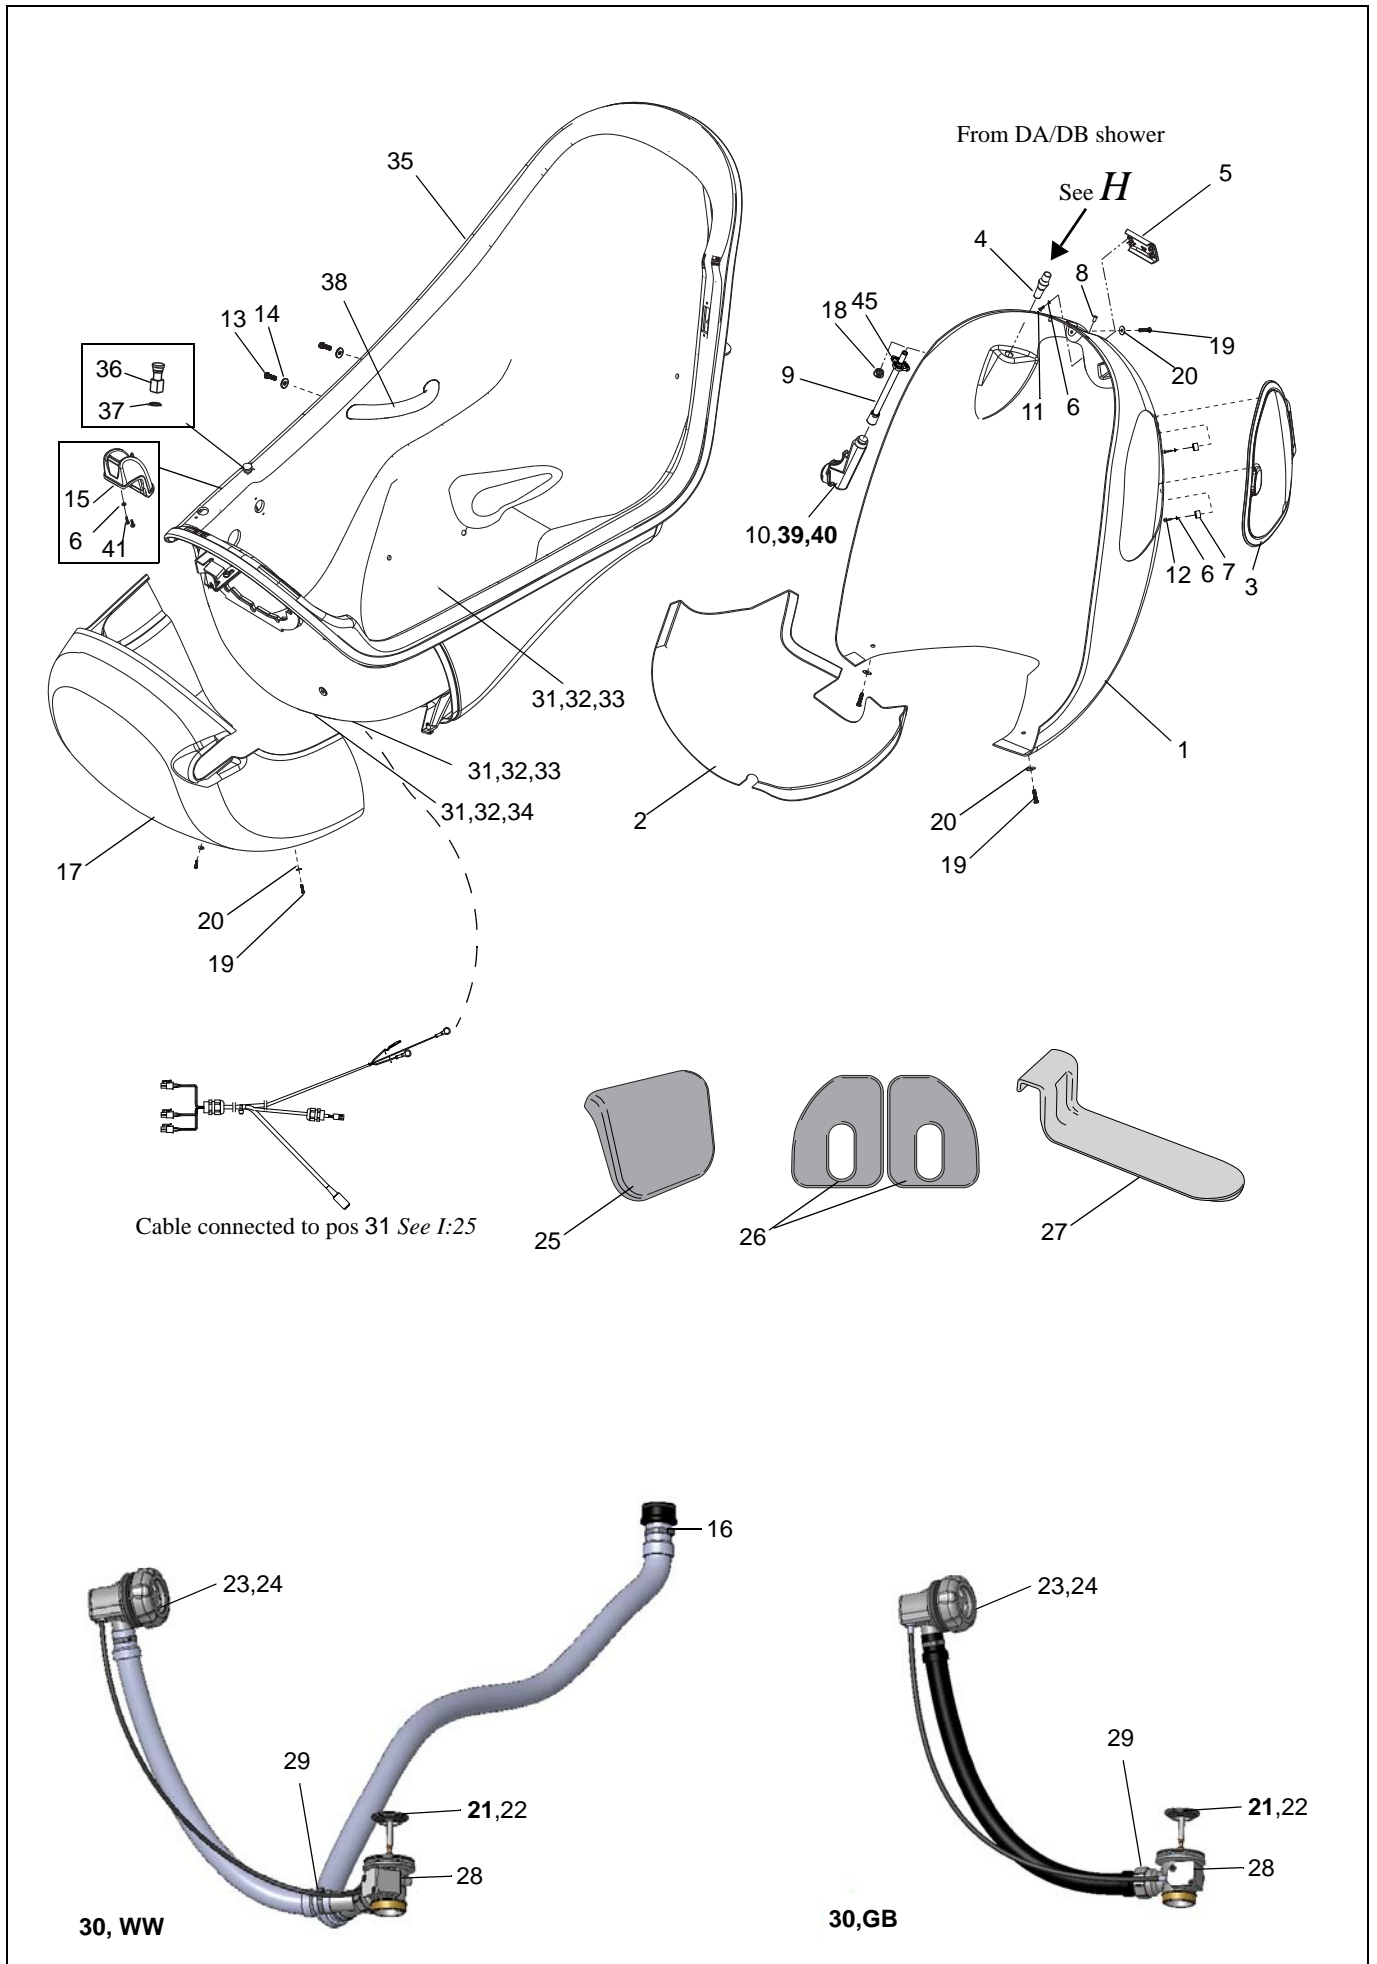

B

C <i>Tilt Actuator and Tub Attachments</i>						
Pos	Art. No.	Qty	Description	From ser. No.	Up to ser. No.	Remarks
1	PH0254	1	Tilt actuator matrix			
2	6210046	2	Locking nut A4 DIN 985 M12-80			
3	6303133	2	Spacer			
4	6101290	2	Screw A4 M6S ISO 4014 M12 x 90-80			
5	8361976	1	Bracket airspa			
6	6210044	2	Locking nut A4 DIN 985 M8-80			
7	8461520	1	Bracket handset			
8	6200053	1	Toothed washer A4 AZ DIN 6798 M6			
9	6210043	1	Lock nut A4-DIN 985 M6-80			
10	8459309	1	Potential equalizer male			
11	6370284	1	Potential equalizer female			
12	6190307	6	Screw A4 K6S ISO 7380 M6x25-80			
13	6311258	3	"List"			
14	8461577	1	PE Cable			To mixer
15	8361433	1	DIN8 cable			
16	8360661-034	1	Disinfection interior			
17	6311367	3	Cover, plastic			
18	6320246	3	Washer			
19	6210185	2	Nut, A4 ML6M ISO 4035 M8 - 035			
20	8662442-034	1	Gland