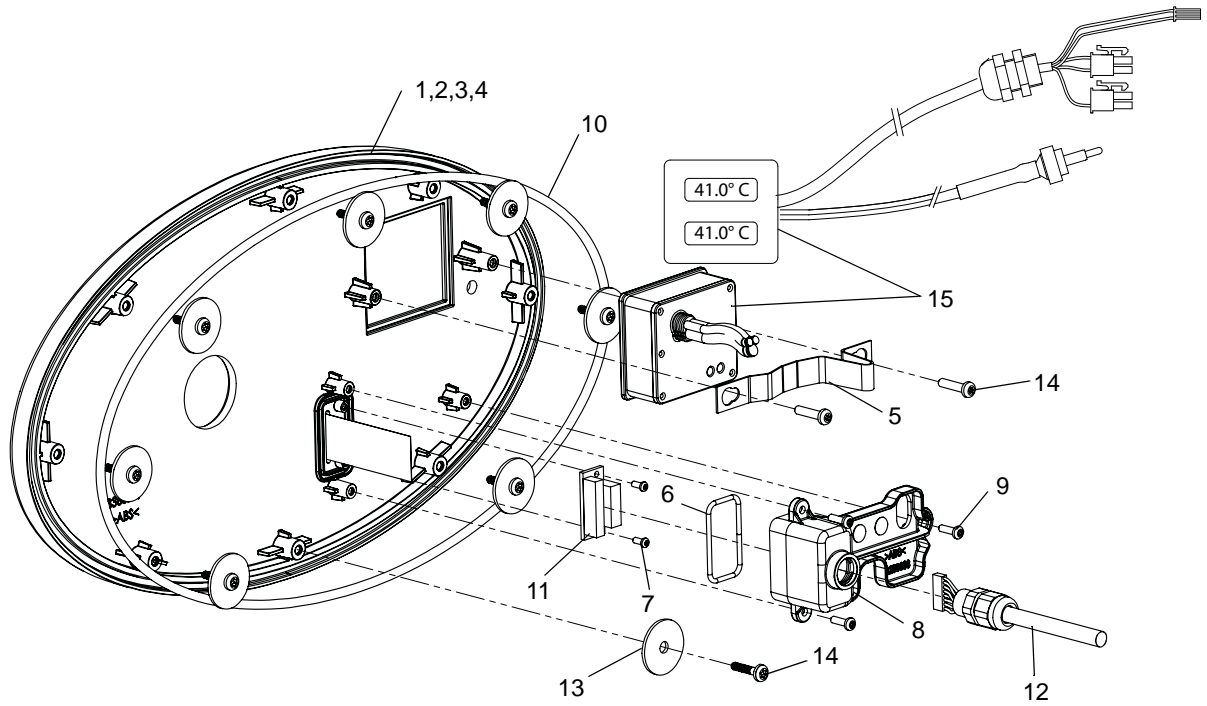

D

E

Door

Pos	Art. No.	Qty	Description	From ser. No.	Up to ser. No.	Remarks
1	8662357	1	Hinge bracket			
2	PF0288	1	Screw FZB MC6S ISO 4762 M5x16-12.9			
3	PD0090	1	Door hinge key			
4	8662359	1	Lower connection screw			
5	6210014	1	Nut A4- M6M ISO 4032 M8 – 80			
6	6100825	1	Screw A4-M6S ISO 4017 M8x25-80			
7	8662343	1	Hinge spindle			
8	8662434	1	Gas strut			
9	6200160	4	Washer FZB SRKB ISO 4759 11x35x3			
10	6210045	3	Locking nut A4 DIN 985 M10-80			
11	PF0143	2	Locking nut FZB M6MF ISO 7043 M5-8			Flange
12	8662440	3	Spacer ring			
13	PD0332	3	Flange washer			
14	PC0461	3	Cap			
15	6131030	1	Screw, A4 MC6S ISO 4762 M10x30-80			
16	8661118-036	1	Door hinge			
17	PF1323	2	Screw A4 MC6S ISO 4762 M10x60-80			
18	8361572-xx	1	Door complete			-xx colours see page B:1
19	8664012	1	Lock plate			New version 13090000055
20	8359706	1	Lock block			
21	8662432	1	Compression spring			
22	8662710	1	Rod			
23	8662414	1	Flat bar nut			
24	6100610	3	Screw A4 M6S ISO 4017 M6x10-80			
25	6200003	4	Washer A4 BRB ISO 7089 6.4x12x1.6			200HV
26	8662413	1	Bracket			
27	8662423-xx	1	Door cover			-xx colours see page B:1
28	6320246	2	Washer			
29	6311418	2	Cover			
30	6190426	2	Screw A4 K6S ISO 7380 M6x16-80			
31	6319542	1	Circlip 13mm			
32	6319543	1	Circlip 16mm			
33	8662358	1	Upper connection screw			
34	8662711	1	Tube			
35	PC0680	1	Knock out seal			
36	8662416	1	Door lock			New version July 2012
37	8357230-03	1	Door trim			
38	8662580-036	1	Door lever			
39	8359329	1	Grab handle			
40	6210043	3	Lock nut A4-DIN 985 M6-80			
41	6210241	2	Nut FZB ML6M ISO 4035 M16 - 05			
42	8662433	1	Washer			
43	6316280	2	Cover			
44	8456839	2	Flange washer			
45	6130860	2	Screw A4 MC6S ISO 4762 M8x60-80			
46	S8662690-03	1	Door seal			
47	PF0108	2	Screw A2 FTS ISO 14586 ST4.2x32-80			New version July 2012
48	6131016	1	Screw A4 MC6S ISO 4762 M10x16-80			
49	6200009	1	Washer A4 BRB ISO 7089 13 x 24 x 2.5			200HV
50	6306168	2	Bearing IGUS			
51	6307218	1	Protection cover			
52	8618811	1	Label Parker			
53	8662191	1	Mixer bracket