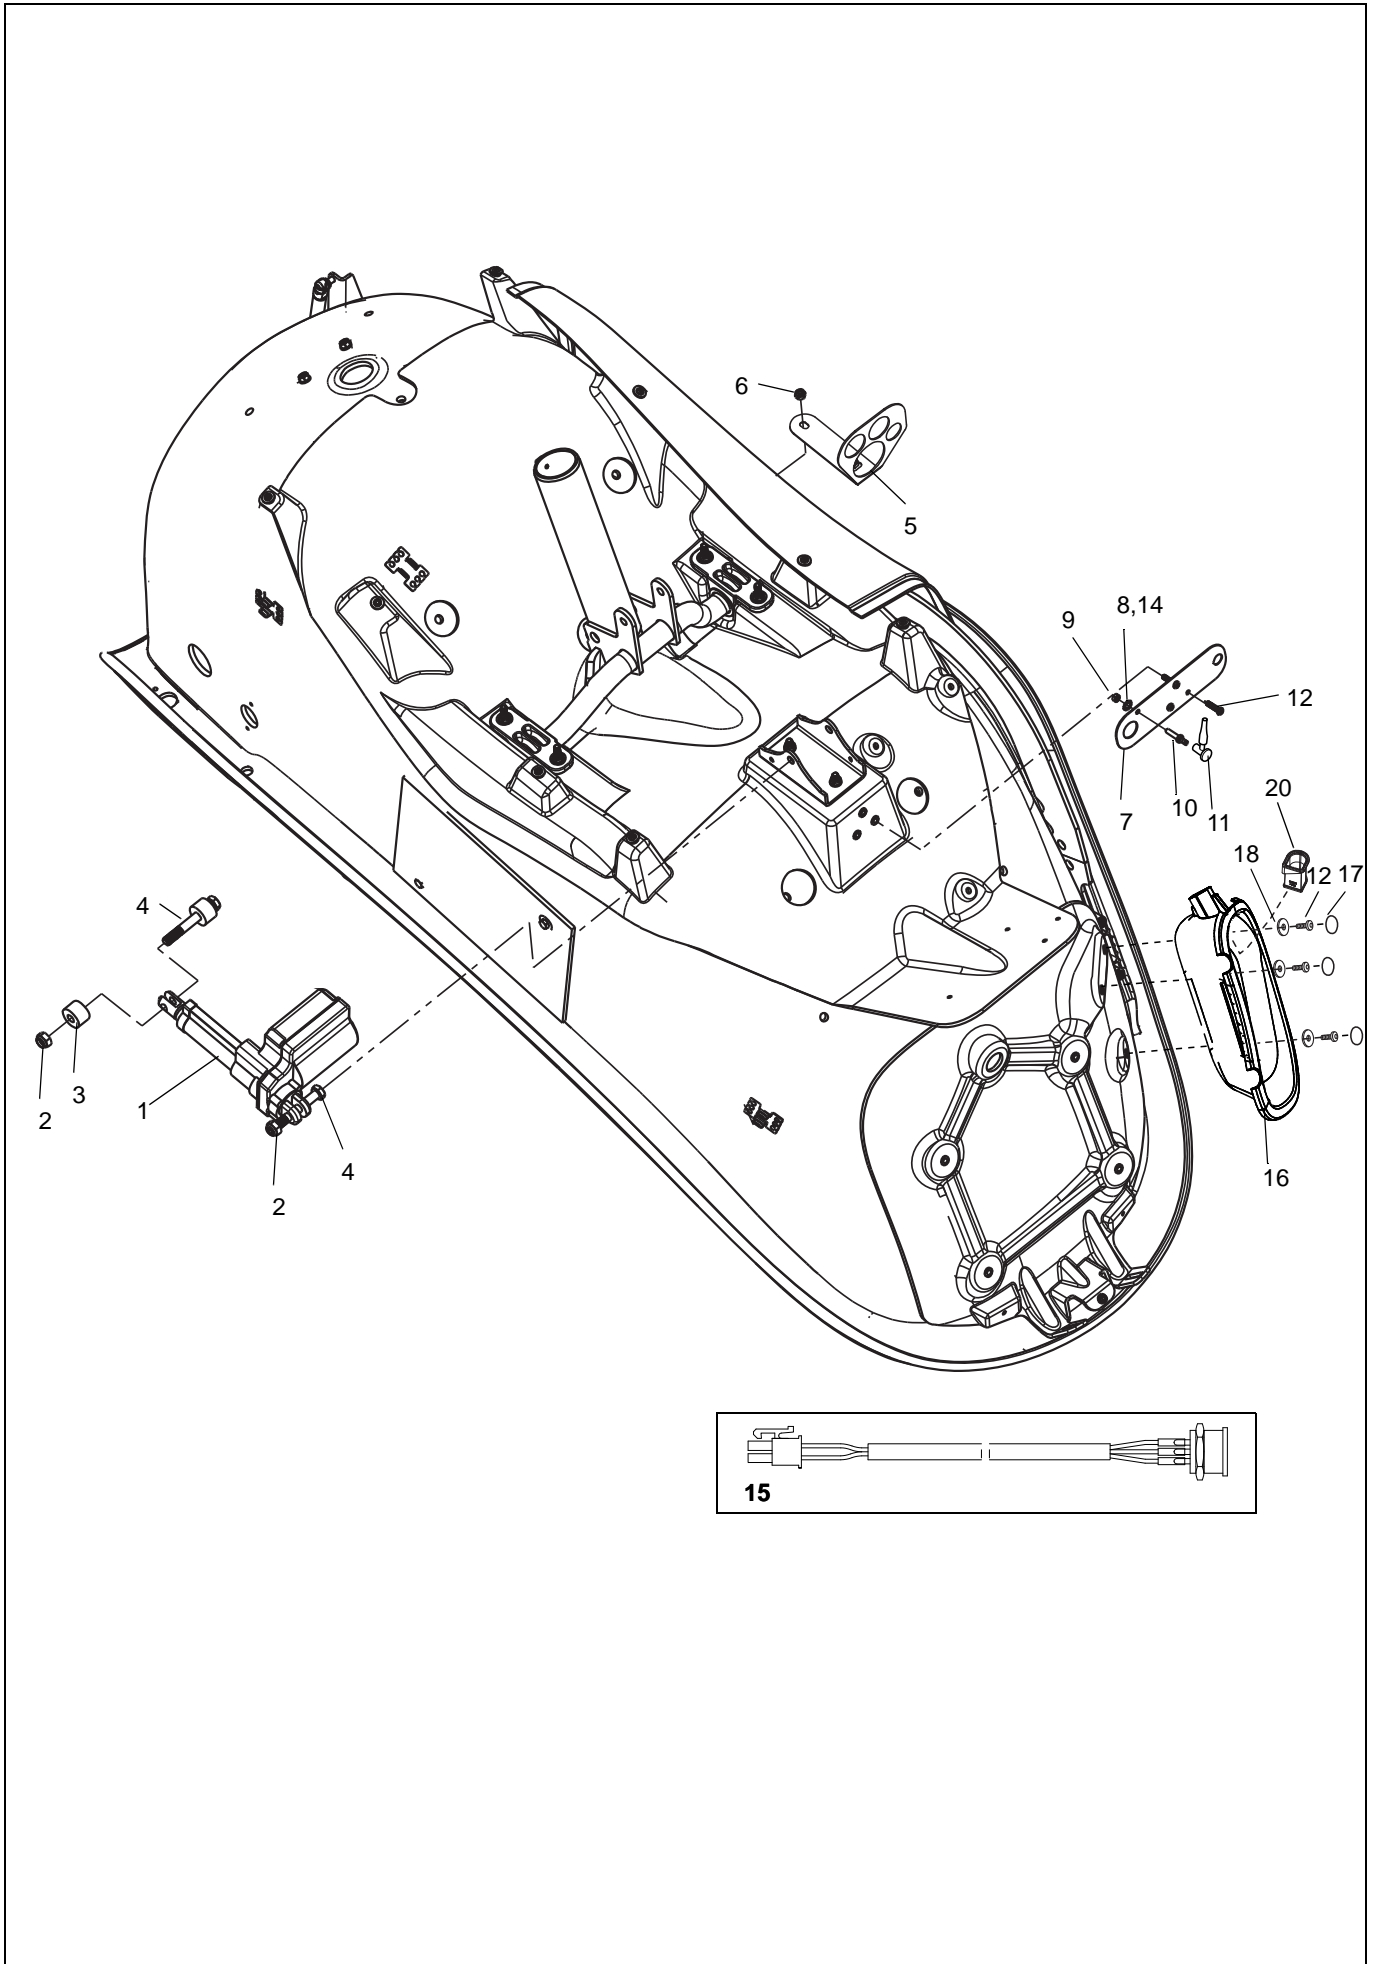

C

D

Panels

Pos	Art. No.	Qty	Description	From ser. No.	Up to ser. No.	Remarks
1	8361028-036	1	Panel Disinfection & airspa			Not GB
2	8361029-036	1	Panel Air-spa			
3	8362379-036	1	Panel Standard			
4	8362378-036	1	Panel Disinfection			Not GB
5	8451745	1	Spring			
6	8662573	1	Seal			
7	6190560	2	Screw FZB TX PT K25X6			
8	8259038-034	1	Closing			
9	6190559	3	Screw FZB TX PT K30X10			
10	8461032	1	Panel seal			
11	6370624	1	Link board			Will be replaced by 8664719
12	8359746	1	Panel Cable			
13	6200176	8	Washer A2 SRKB ISO 4759 5,3x25x1,5			
14	6190602	10	Screw FZB TX PT K40x16			
15	8560688	1	Thermometer			
16	8560045	1	Hand Control Air-spa			
17	8560050	1	Hand Control Standard