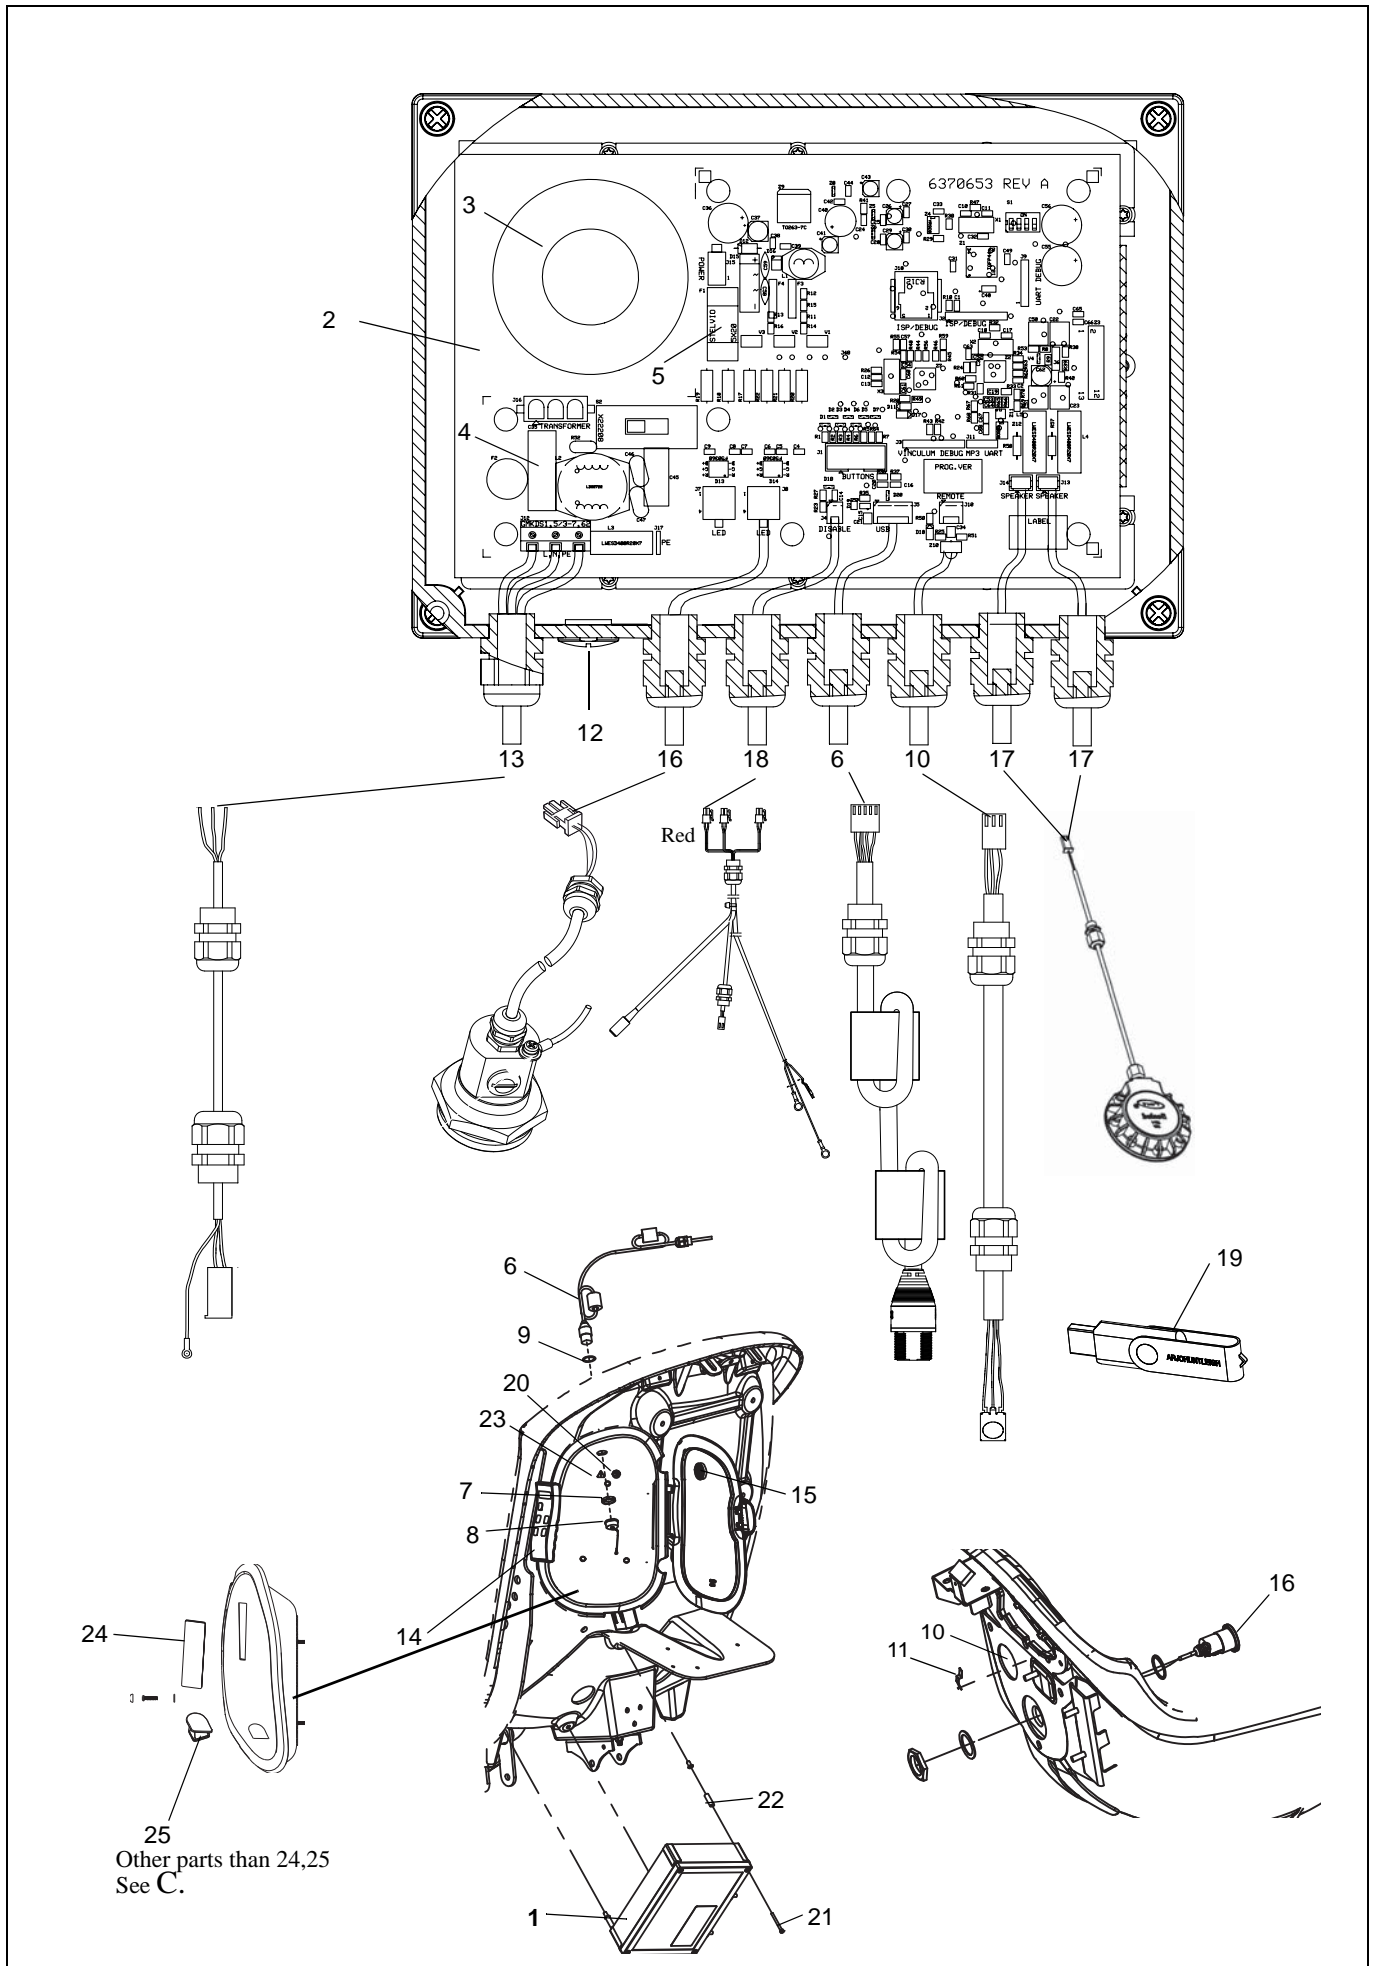

L

Sound & Vision

Pos	Art. No.	Qty	Description	From ser. No.	Up to ser. No.	Remarks
1	S8561139	1	Control Box, complete			Incl pos 2-6, 13 and labels
2	8663757	1	PCB			Introduced Oct. 2013
3	6320235	1	Transformer			
4	6379038	1	Fuse T500mAL 5x20mm			
5	6379093	1	Fuse T2AL 5x20mm			
6	8360697	1	USB Cable			
7	6210256	1	Nut			Replaces 8460894
8	6200171	1	USB cover			
9	6316314	1	Seal			
10	8360872	1	IR receiver cable			
11	8461122	1	IR receiver clip			On PCB Control Box
12	6316313	1	Plug			
13	8360506	1	Power cable			
14	8360890	1	Remote control			Incl. holder
15	8663637	1	Remote control holder			Introduced Dec. 2012
16	8261138	1	LED and cabling			
17	6371062	2	Speaker incl cabling			
18	8260432	1	Operation cable (S&V mute)			See also I:21
19	8461314	1	USB memory			Incl. Nine Classic Works
20	8418658	1	Warning sign, circular			
21	6130445	4	Screw A4 MC6S ISO 4762 M4x45-70			
22	6303146	4	Spacer Skiffy 005 4400 000 02			
23	8418253	1	Warning sign, triangular			
24	8662603-034	1	Disinfection cover			With S&V but no disinfection
25	8662597	1	Disinfection plug			With S&V but no disinfection

L

25
Other parts than 24,25
See C.