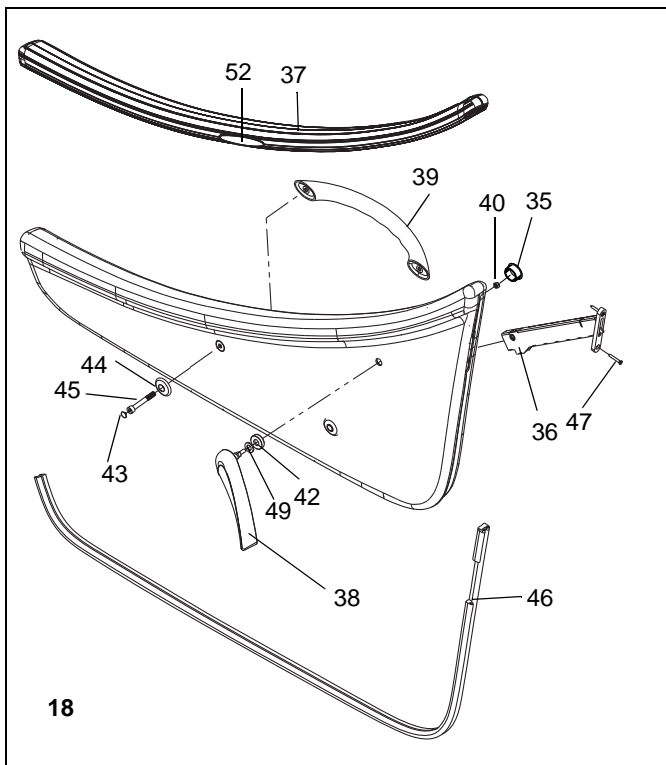

E

F						
<i>Mixer</i>						
Pos	Art. No.	Qty	Description	From ser. No.	Up to ser. No.	Remarks
1	8547094	1	Mixer complete			
2	S8359123	1	Spout complete			
3	8665043	1	Solenoid Valve RPE 3/4" 24VDC			Including couplings
4	8361676	1	PEX-pipe			
5	8361675	1	PEX-pipe			
6	8458215	1	T-pipe			
7	8361322	2	PEX-pipe			
8	6210155	1	Nut 20			
9	8546992	1	Kit tempsensor attachment			
10	8360717	1	Spout spacer			
11	6310120	2	Plug-in coupling			
12	PP0841	2	Solenoid Valve RPE 1/2" 24VDC			
13	8462053	2	Temp sensor			
14	8461317	2	Connection FMM			
15	6250315	1	Straight coupling			
16	6319494	4	Sleeve			
17	6260100	1	O-ring			
18	6250110	1	Compression ring			
19	8458268	1	Conex nipple			
20	6270385	2	Hose softpex steel DN10			Including fibre washers
21	6316139	1	Fibre washer 1/2"			
22	8662467	2	Hose softpex steel DN15			Including fibre washers
23	6250040	1	Fibre washer 3/4"			
24	8457463	1	Sliced nut			
25	6200070	1	Toothed washer AZ M8 A4			
26	6100816	3	Screw A4 M6S ISO 4017 M8x16-80			
27	6311411	5	Lid			
28	6316288	1	Plug			W/o disinfection or UK only
29	6310136	1	Plug-in coupling 15 mm			UK only
30	8546655	1	O-rings kit for mixer			
31	6907715	4	Nut			
32	8360433	1	Cabling solenoid valves			See also I:5
33	6260018	1	O-ring			
34	6319334	1	Stop ring			
35	8547048-034	1	Control knob			Incl. cover and screw
36	8461219-036	1	Cover			
37	8547097	1	Repair kit mixer			3 cartridges with springs and 3 non-return valves, all o-rings
38	6907717	1	Adjustment plate			
39	6200005	3	Washer A4 BRB ISO 7089 8.4x16x1.6			200HV
40	6250264	1	Compression coupling 3/4"x22