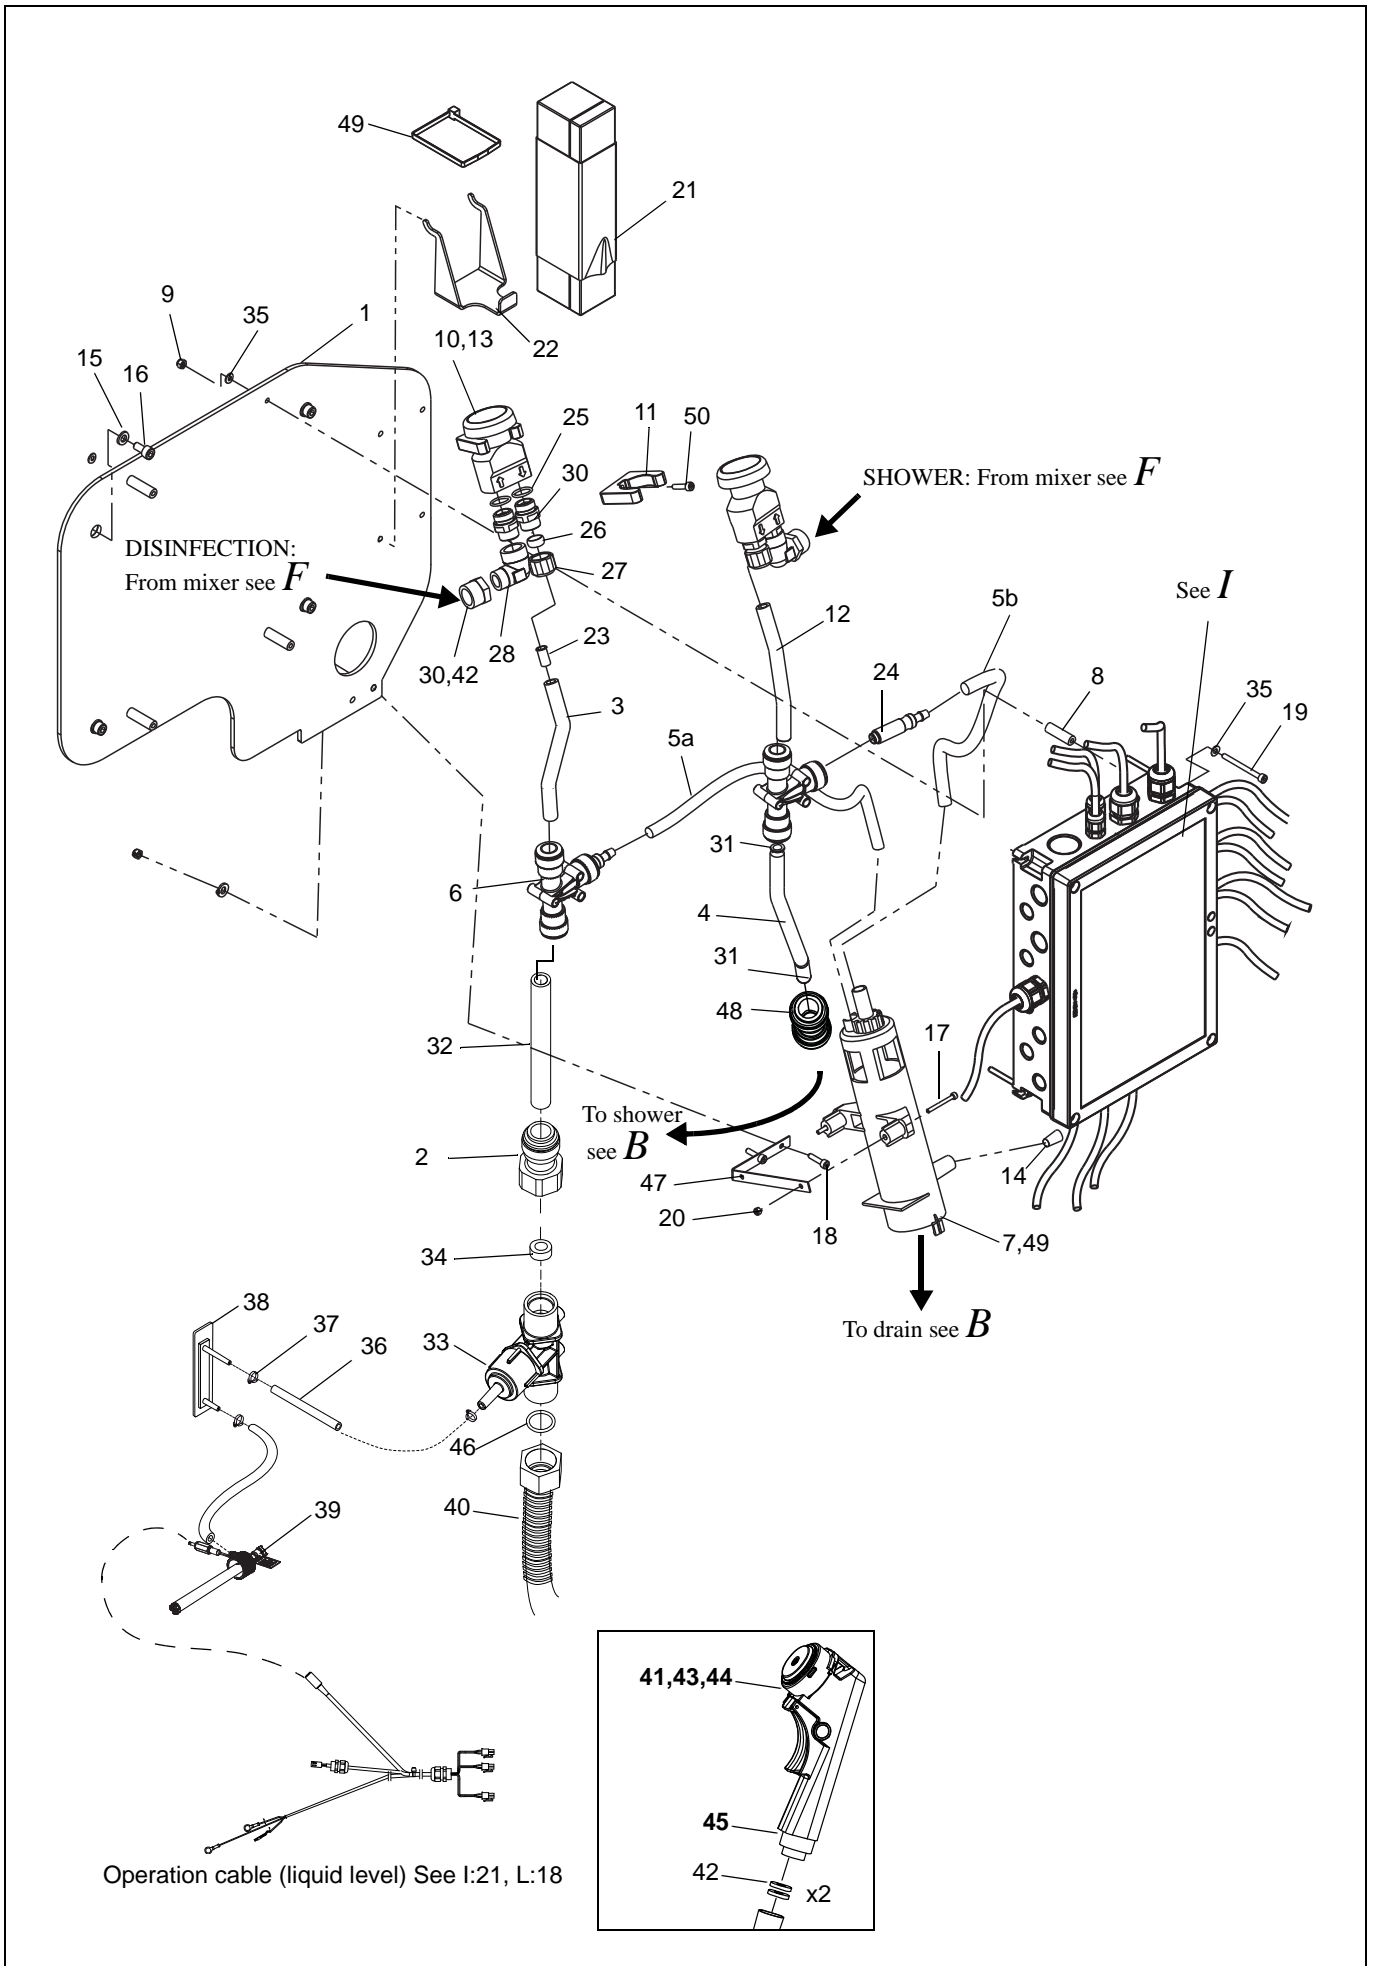

G

H Shower & Disinfection EU/GB (option)

Pos	Art. No.	Qty	Description	From ser. No.	Up to ser. No.	Remarks
1	8261264	1	Bracket			
2	6310120	1/2	Stud			Not GB, With disinfection two
3	8462011	1	PEX-pipe, disinfection			Not GB
4	8661588	1	Plastic hose, LLDPE 12 mm blue			Not GB
5	6270176	1m	Hose			a=370mm Not GB ant No disinfection. b=220mm, Not GB
6	8662572	1/2	Leak connector			Not GB, W. disinfection two, Incl. flow restrictor 1,0 l/m
7	8150670	1	Air-gap drain			Not GB
8	6303146	4	Spacer			
9	6210041	4	Locking Nut A4 DIN 985 M4-80			
10	6318133	1/2	Vacuum breaker DB			Not GB, W. disinfection two
11	PF0807	1/2	Clip			Not GB, W. disinfection two
12	8461319	1	PEX-pipe, shower top			Not GB
13	6260107	1	O-ring			
14	6316244	1	Plug			Not GB
15	6200054	4	Washer A4-RBS ISO 7093 6.4x18x1.6			200HV
16	6130625	4	Screw A4 MC6S ISO 4762 M6x25-80			
17	6130330	2	Screw A4 MC6S ISO 4762 M3x30-70			Not GB
18	6130416	2	Screw A4 MC6S ISO 4762 M4x16-70			Not GB
19	6130445	4	Screw A4 MC6S ISO 4762 M4x45-70			
20	6210040	2	Locking Nut A4 DIN 985 M3-80			Not GB
21	8359776	1	Battery 24V incl. cable			
22	8667040	1	Battery bracket			
23	8662734	1	Attachment			
24	8459472	1/2	Nipple Ø 12			Not GB, W. disinfection two
25	6316330	2	Sleeve			
26	8461182	1	PEX pipe			
27	8543494	1	Injector			
28	6312197	1	Flow restrictor, disinfection			Grey 4l/min
29	6303148	1	Disinfection hose			
30	6200001	8	Washer A4 BRB ISO 7089 4.3x9x0.8			200HV
31	6270116	1m	Hose			
32	6319513	3	Hose clamp			
33	8337053	1	Flowmeter EU			
34	8661802-03	1	Bottle connection			
35	PRB2000	1	Disinfection bottle, 3x3l			
36	S6303097	1	Disinfection handle, yellow; complete			
37	6316139	4	Washer, fibre			
38	8543696	1	Strainer kit, yellow handle			Strainer handle, o-ring, screw, plug
39	8545142	1	Repair kit, yellow handle			Pins, sleeve, spring, 3 o-rings, 2 complete valves with o-rings
40	6907870	1	Swivel, complete yellow handle			Incl plastic washer
41	6301211	2	Cable tie			
42	6250902	1	Straight coupling PM0412E			Introduced 1307000062
43	6130420	1/2	Screw A4 MC6S ISO 4762 M4x20-70			W. disinfection two