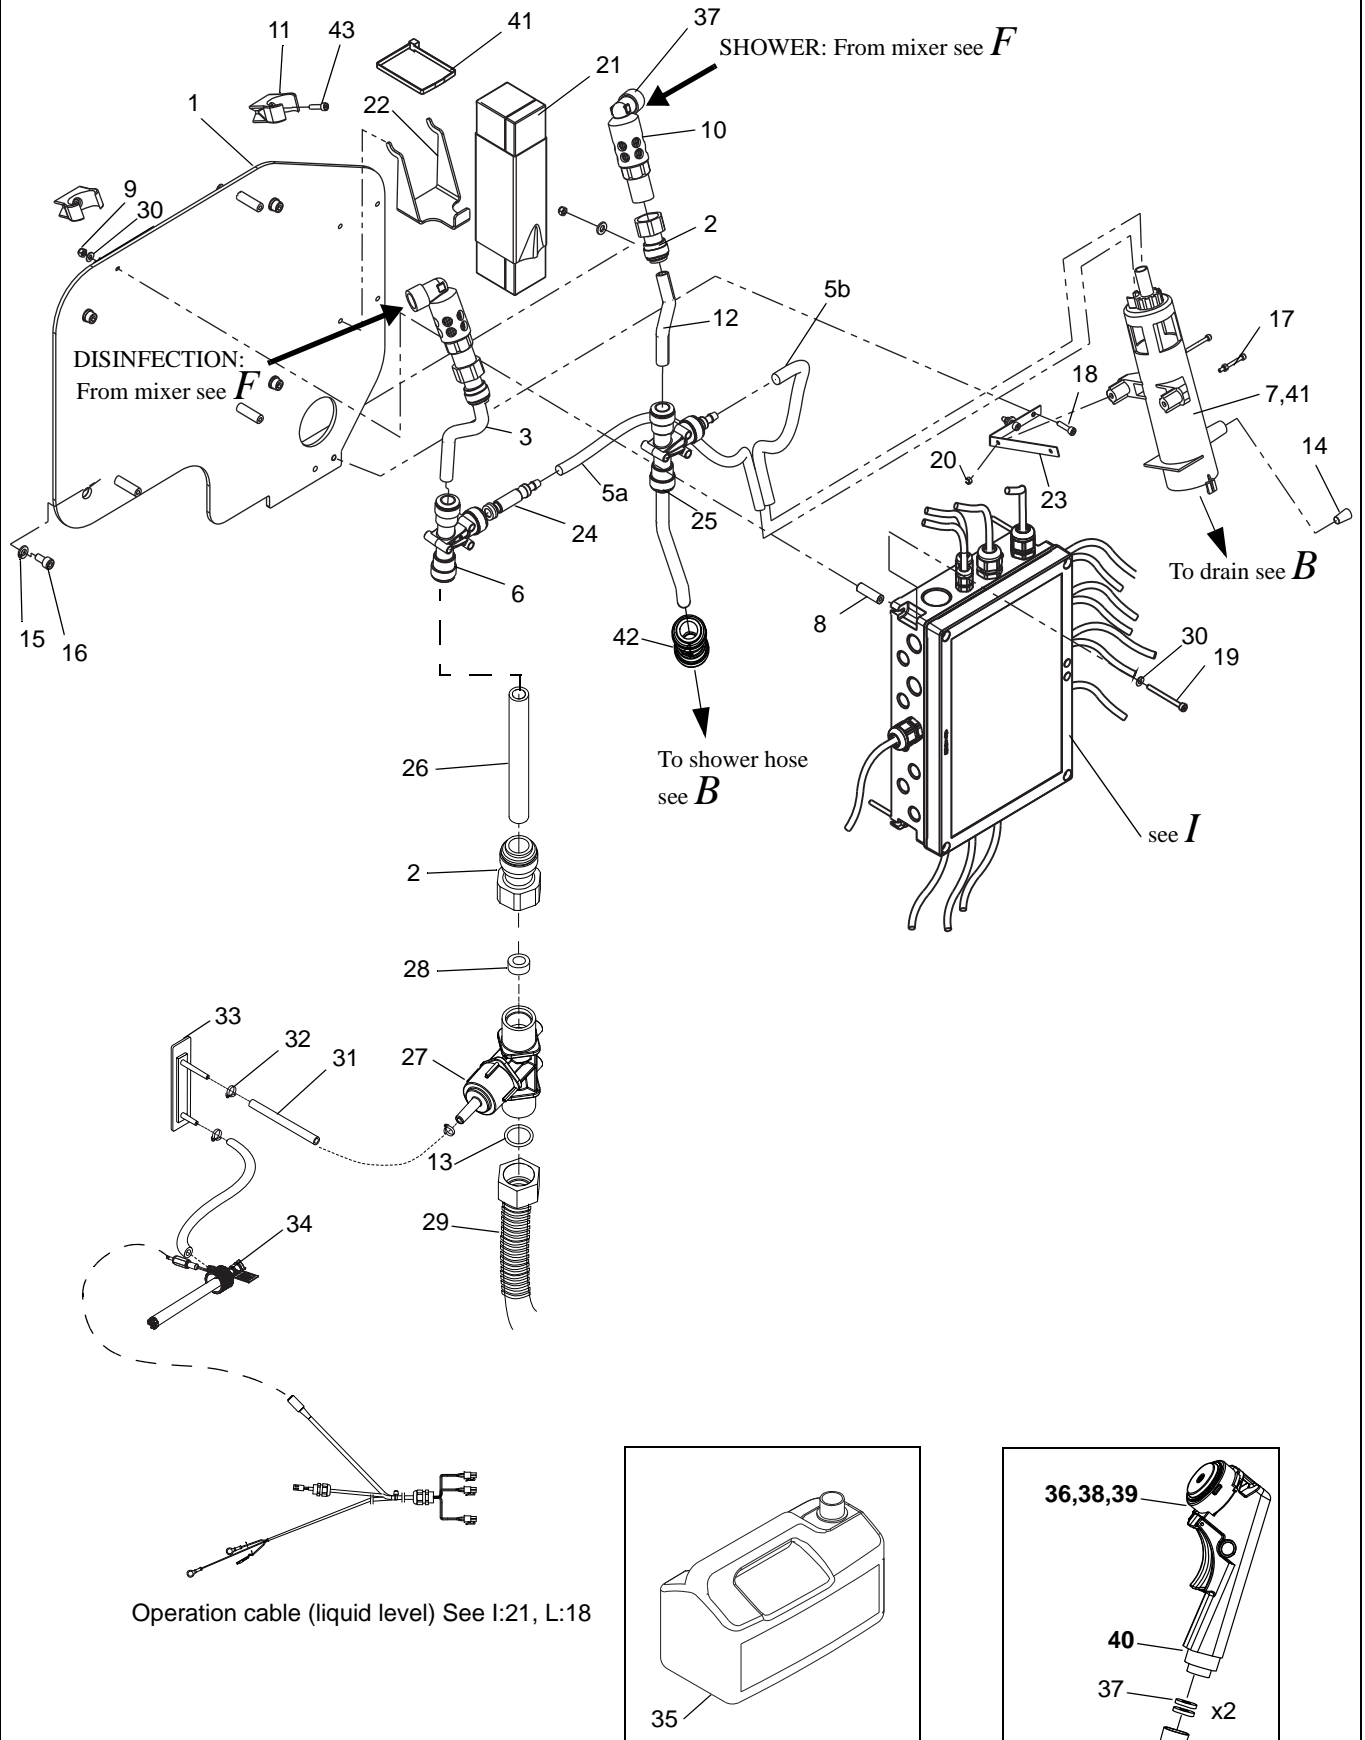

H

EU version illustrated. GB version only includes bracket (1) with battery (21) and control box.

*I**Control Box*

Pos	Art. No.	Qty	Description	From ser. No.	Up to ser. No.	Remarks
1	<b>S8560885</b>	1	<b>Control Box complete with cabling</b>			Incl. pos 6-10, 21 and kit 120V
2	8461537	1	PE cable			600 mm, to PE
3	8361135	1	Mains cable			J6
4	8360436	2	Actuator cable			J7,J14
5	8360433	1	Cable dis, fill, shower valves			J17 See also F:32
6	8361424	1	Hand control cable			J15
7	6303116	1	Screw DSS M4070x25			PE
8	6210222	3	Nut FZB ML6M ISO 4035 M4-05			PE
9	6190539	1	Screw FZB M6S ISO 4014 M4x12 - 8.8			PE
10	6200163	1	Washer FZB - AZ DIN 6798 M4			PE
11	6100650	1	Screw M6S 6x50 A4			
12	6210043	1	Lock nut A4-DIN 985 M6-80			
13	8459981 8459980	1	Strap 120V Strap 230V			
14	6200054	2	Washer A4-RBS ISO 7093 6.4x18x1.6			200HV
15	8664055	1	PCB			In production 1311001037
16	6320237	1	Transformer			
17	8360435	1	Emergency stop cable			J10
18	8361026	1	Air spa actuator cable			J12
19	See F:13	2	Temp sensor			(8462053) J27, J28
20	See D:16	1	Thermometer			(8560688), J22,J24,J26
21	8260432	1	Operation cable: level, S&V mute,and disinfection level			J1, J20,J21. See also L:18
22	See D:13	1	Cable panel			(8359746), J16
23	<b>8547101</b>	1	<b>Jumper</b>			<b>10 pcs.</b> JP2,3,4
24	6379112	1	Fuse T1AL 5x20 (230V)			230V: 1, 120V: 2
	6379093	1	Fuse T2AL 5x20 (120V)			
	6379095	1	Fuse T6,3AL 5x20 (230V)			
	6379014	1	Fuse T8AL 5x20			
	6379153	1/2	Fuse T10AL 5x20			
25	See G,H:21	1	Battery cable			(8359776) J9
26	See J.27	1	Air Spa mains cable			(8662619) J2,J11
27	6370224	2	Skintop PG11			
28	6370223	1	Skintop PG9			
29	6210242	3	Nut PG7			
30	6210243	8	Nut PG9			
31	6210244	5	Nut PG11			
32	6370741	1	Sealing plug PG9			
33	6370737	2	Sealing plug PG11			
34	See L:13	1	Power cable S&V			
35	8261611	1	Lid			
36	6130516	4	Screw A4 MC6S ISO 4762 M5x16-80			
37	8661895	1	Sealing			