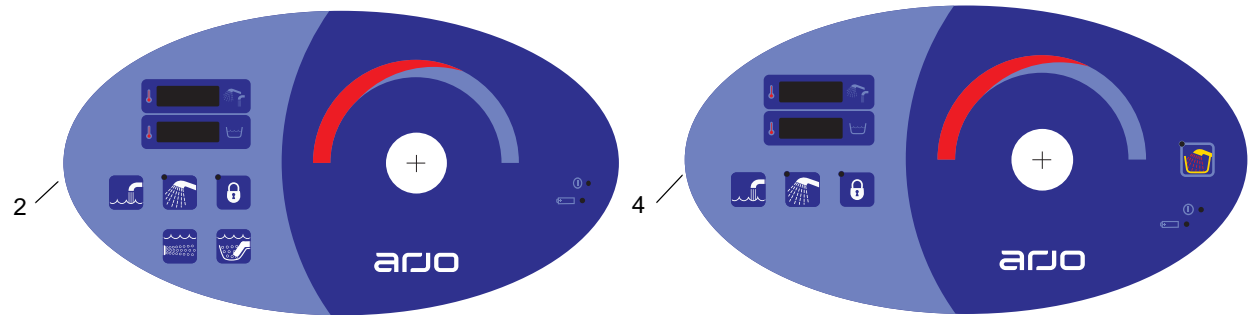

D

E

Door

Pos	Art. No.	Qty	Description	From ser. No.	Up to ser. No.	Remarks
1	8662357	1	Hinge bracket			
2	PF0288	1	Screw FZB MC6S ISO 4762 M5x16-12.9			
3	PD0090	1	Door hinge key			
4	8662359	1	Lower connection screw			
5	6210014	1	Nut A4- M6M ISO 4032 M8 – 80			
6	6100825	1	Screw A4-M6S ISO 4017 M8x25-80			
7	8662343	1	Hinge spindle			
8	8662434	1	Gas strut			
9	6200160	4	Washer FZB SRKB ISO 4759 11x35x3			
10	6210045	3	Locking nut A4 DIN 985 M10-80			
11	PF0143	2	Locking nut FZB M6MF ISO 7043 M5-8			Flange
12	8662440	3	Spacer ring			
13	PD0332	3	Flange washer			
14	PC0461	3	Cap			
15	6131030	1	Screw, A4 MC6S ISO 4762 M10x30-80			
16	8661118-036	1	Door hinge			
17	PF1323	2	Screw A4 MC6S ISO 4762 M10x60-80			
18	8361572-xx	1	Door complete			-xx colours see page B:1
19	8664012	1	Lock plate			New version 13090000055
20	8359706	1	Lock block			
21	8662432	1	Compression spring			
22	8662710	1	Rod			
23	8662414	1	Flat bar nut			
24	6100610	3	Screw A4 M6S ISO 4017 M6x10-80			
25	6200003	4	Washer A4 BRB ISO 7089 6.4x12x1.6			200HV
26	8662413	1	Bracket			
27	8662423-xx	1	Door cover			-xx colours see page B:1
28	6320246	2	Washer			
29	6311418	2	Cover			
30	6190426	2	Screw A4 K6S ISO 7380 M6x16-80			
31	6319542	1	Circlip 13mm			
32	6319543	1	Circlip 16mm			
33	8662358	1	Upper connection screw			
34	8662711	1	Tube			
35	PC0680	1	Knock out seal			
36	8662416	1	Door lock			New version July 2012
37	8357230-03	1	Door trim			
38	8662580-036	1	Door lever			
39	8359329	1	Grab handle			
40	6210043	3	Lock nut A4-DIN 985 M6-80			
41	6210241	2	Nut FZB ML6M ISO 4035 M16 - 05			
42	8662433	1	Washer			
43	6316280	2	Cover			
44	8456839	2	Flange washer			
45	6130860	2	Screw A4 MC6S ISO 4762 M8x60-80			
46	S8662690-03	1	Door seal			
47	PF0108	2	Screw A2 FTS ISO 14586 ST4.2x32-80			New version July 2012
48	6131016	1	Screw A4 MC6S ISO 4762 M10x16-80			
49	6200009	1	Washer A4 BRB ISO 7089 13 x 24 x 2.5			200HV
50	6306168	2	Bearing IGUS			
51	6307218	1	Protection cover			
52	8618811	1	Label Parker			
53	8662191	1	Mixer bracket