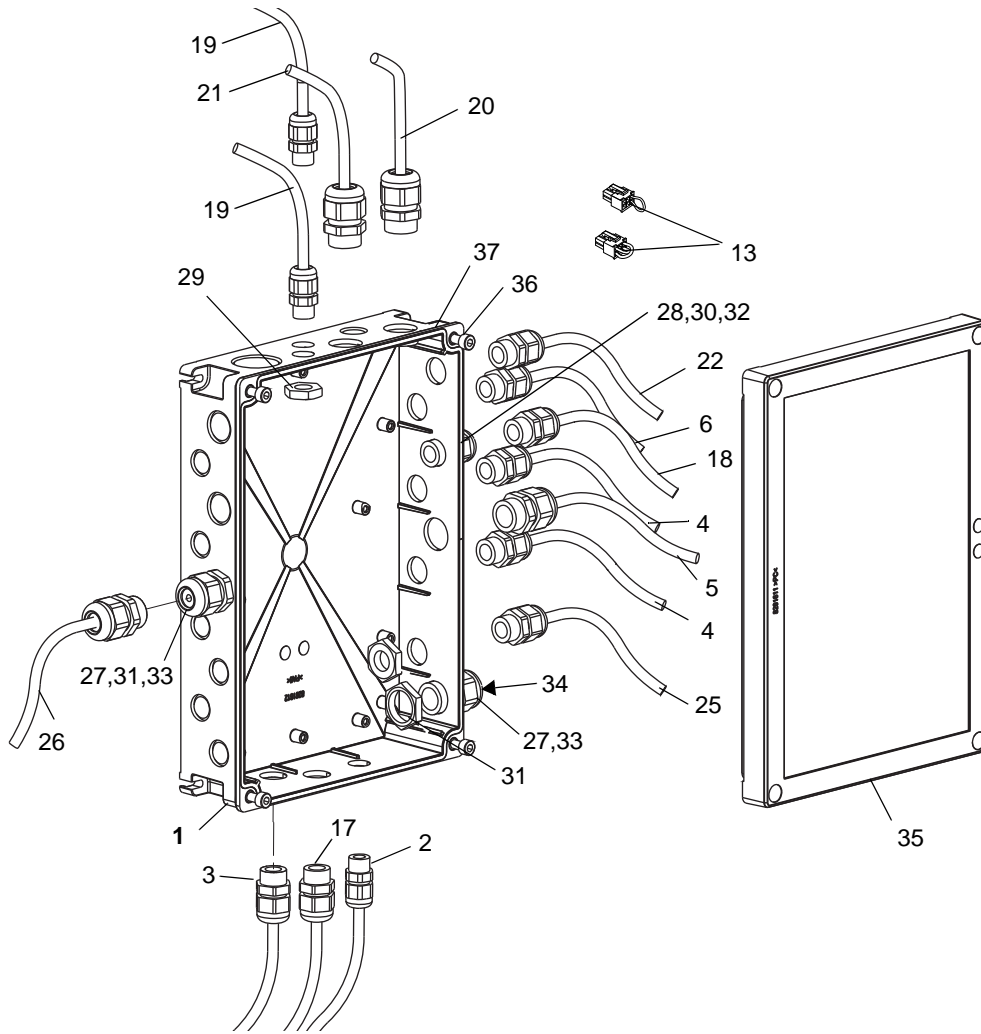

I

J

Air-Spa (Option)

Pos	Art. No.	Qty	Description	From ser. No.	Up to ser. No.	Remarks
1	PP0861	10	Elbow, equal 10mm			
2	PP0977	9	Locking Nut			
3	PC0952	9	O-ring 12x2mm			
4	PP0976	9	Air Jet			
5	PP0523	9	Air Jet diaphragm			
6	PP0978	9	Air Jet cap, chrome			
7	6270363	1m	Hose 10mm, white			a=50 b=60 c=130 d=165 e=410 f=470 g=630 h=1910
8	8461799	2	Reduction washer			
9	6250833	1	Elbow 10-10			
10	PP0860	1	Tee 10mm			
11	PP0858	2	Non return valve			
12	6250890	1	Divider 10mm			
13	8546872	1	Ferrule			Incl. washers and screws
14	8361499	1m	Hose 22 mm			a=80 a=500 b=1100 c=1350
15	6250892	1	Tee 22mm			
16	PP0856	2	Manifold assembly 22mm-4x10mm			
17	6210043	1	Lock nut A4-DIN 985 M6-80			
18	6200054	3	Washer A4-RBS ISO 7093 6.4x18x1.6			200HV
19	6130625	3	Screw A4 MC6S ISO 4762 M6x25-80			
20	S8562649-230 S8562649-120	1	Blower 230V Blower 120V			Complete.
21	PP0862	1	Bayonet			Including o-ring
22	6328033	1	Adaptor			
23	PY7012	1	Stem adaptor			
24	6250845	1	Equal straight connector			
25	6305156	1	Air Filter			
26	S8561266	1	Air Spa switch, complete			Incl. cabling
27	8662619	1	Air spa mains cable			
28	6200074	2	Toothed washer A4 AZ DIN 6798 M5			
29	6130512	2	Screw A4 MC6S ISO 4762 M5x12-80