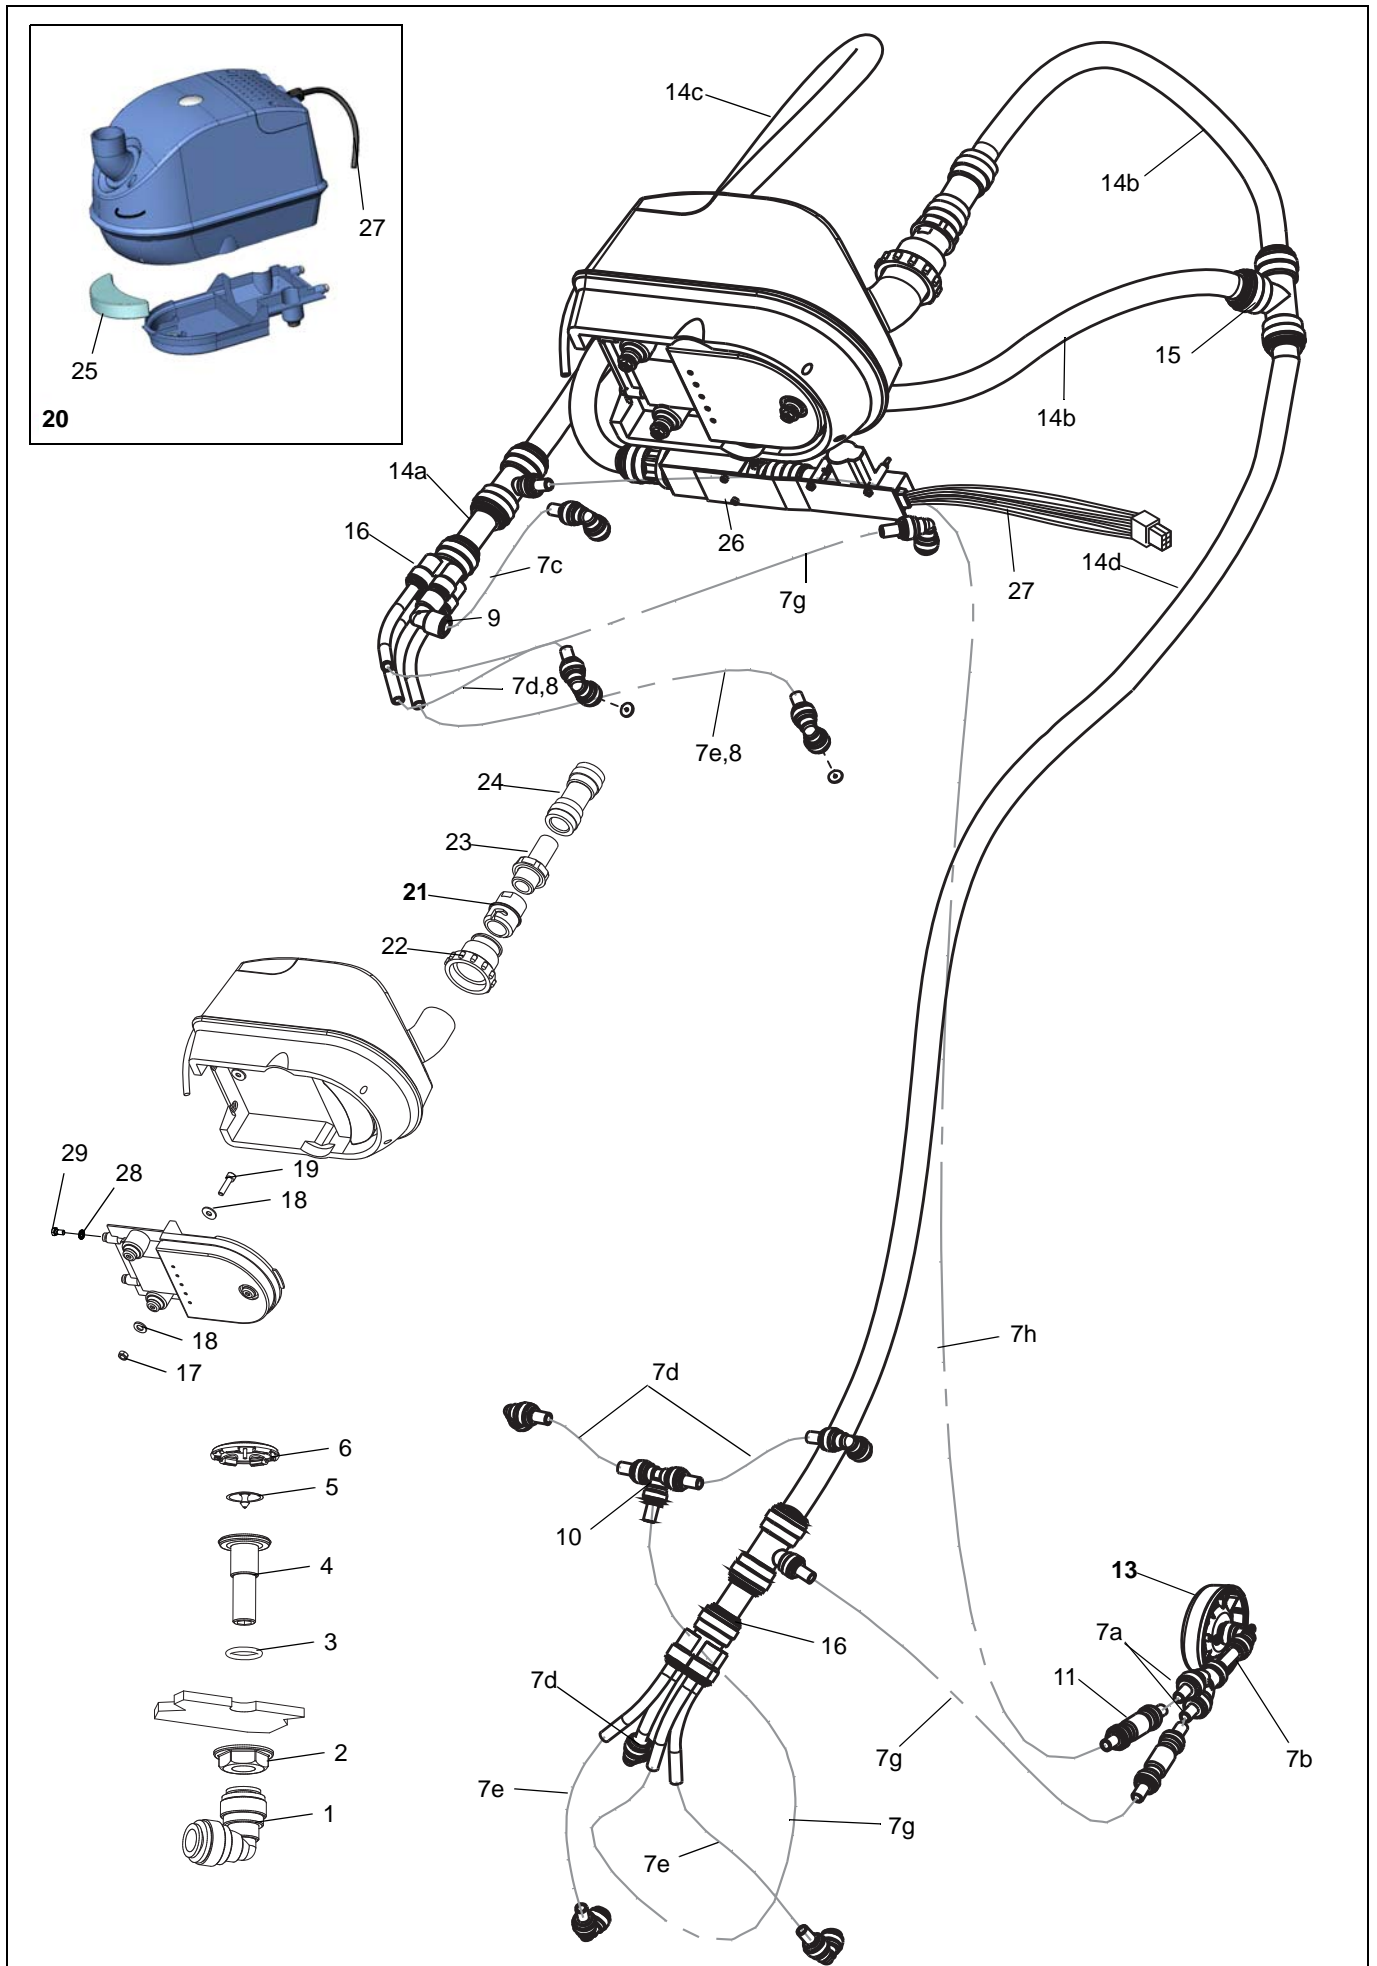

J

K Shower Pole (GB-version)

Pos	Art. No.	Qty	Description	From ser. No.	Up to ser. No.	Remarks
1	PD0691	1	Shower mast			
2	8662395-036	1	Shower stand			
3	6306009	2	Rubber seal			
4	S6303096	1	Shower handle, grey			Kits See B:39,B:40
5	8454729	1	Adapter bush			
6	8337059-03	1	Bending cover			
7	6303147	1	Shower hose			
8	6303130	1	Shower handle holder			
9	6200003	4	Washer A4 BRB ISO 7089 6.4x12x1.6			200HV
10	6130630	1	Screw A4 MC6S ISO 4762 M6x30-80			
11	PC0488	3	Cord grip bush			
12	PC0487	1	Thread adapter			
13	6130612	2	Screw A4 MC6S ISO 4762 M6x12-80			
14	PC0705	1	Mounting block			
15	PF0194	2	Set screw A4 MSK6SS ISO 4029 M6x12-21H			KÄO
16	PC0706	1	Turn stop			
17	6190566	2	Set screw A4 MSK6SS ISO 4029 M6 x 6-21H			
18	PC0703	1	Upper bush			
19	6130625	4	Screw A4 MC6S ISO 4762 M6x25-80