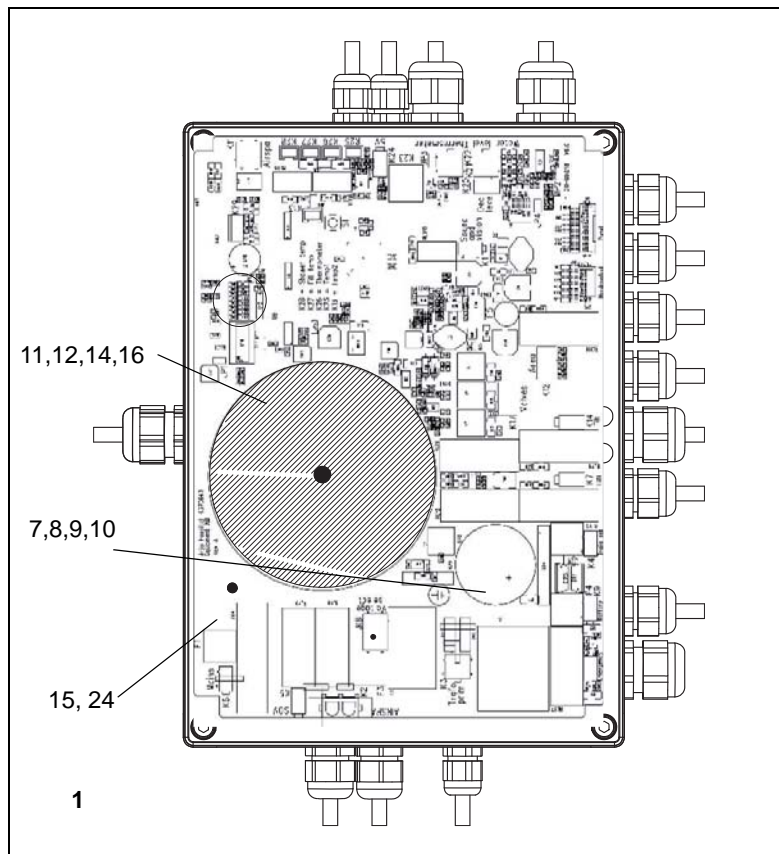

I

J

Air-Spa (Option)

Pos	Art. No.	Qty	Description	From ser. No.	Up to ser. No.	Remarks
1	PP0861	10	Elbow, equal 10mm			
2	PP0977	9	Locking Nut			
3	PC0952	9	O-ring 12x2mm			
4	PP0976	9	Air Jet			
5	PP0523	9	Air Jet diaphragm			
6	PP0978	9	Air Jet cap, chrome			
7	6270363	1m	Hose 10mm, white			a=50 b=60 c=130 d=165 e=410 f=470 g=630 h=1910
8	8461799	2	Reduction washer			
9	6250833	1	Elbow 10-10			
10	PP0860	1	Tee 10mm			
11	PP0858	2	Non return valve			
12	6250890	1	Divider 10mm			
13	8546872	1	Ferrule			Incl. washers and screws
14	8361499	1m	Hose 22 mm			a=80 a=500 b=1100 c=1350
15	6250892	1	Tee 22mm			
16	PP0856	2	Manifold assembly 22mm-4x10mm			
17	6210043	1	Lock nut A4-DIN 985 M6-80			
18	6200054	3	Washer A4-RBS ISO 7093 6.4x18x1.6			200HV
19	6130625	3	Screw A4 MC6S ISO 4762 M6x25-80			
20	S8562649-230 S8562649-120	1	Blower 230V Blower 120V			Complete.
21	PP0862	1	Bayonet			Including o-ring
22	6328033	1	Adaptor			
23	PY7012	1	Stem adaptor			
24	6250845	1	Equal straight connector			
25	6305156	1	Air Filter			
26	S8561266	1	Air Spa switch, complete			Incl. cabling
27	8662619	1	Air spa mains cable			
28	6200074	2	Toothed washer A4 AZ DIN 6798 M5			
29	6130512	2	Screw A4 MC6S ISO 4762 M5x12-80