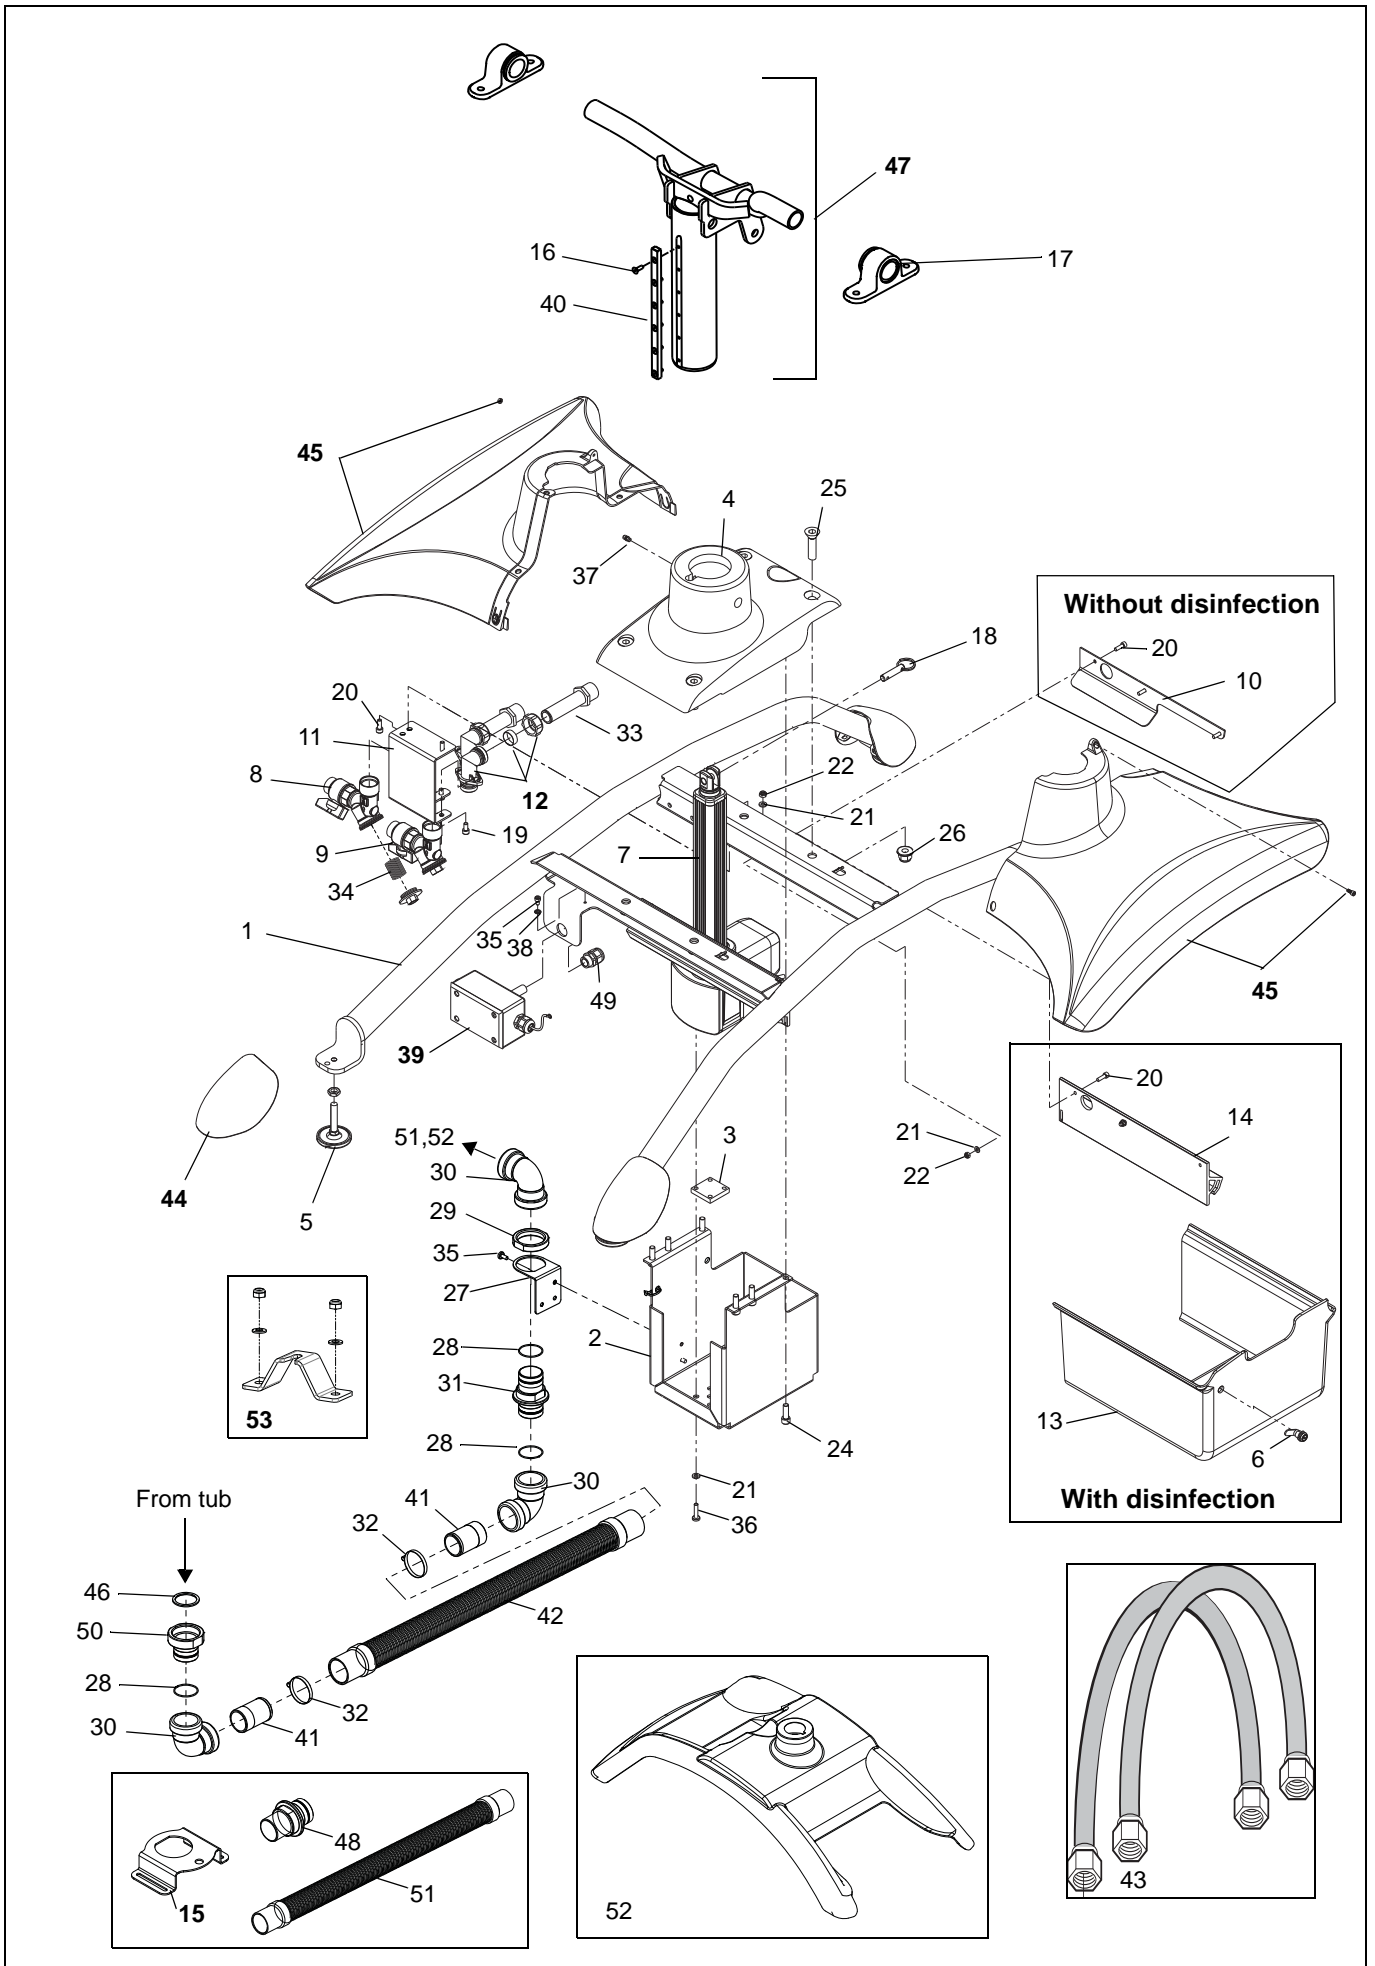

A

B

Tub and Drain

Pos	Art. No.	Qty	Description	From ser. No.	Up to ser. No.	Remarks
1	8662401-xx 8662402-xx	1	Back skirt Back skirt with door cut			-04=White -016=Pastel blue -061=Cream -065= Ivory -071=Pastel green New version november 2013 to fit option shower flush
2	8461474	1	Inner plate			Incl tape. Only w disinfection
3	8461441-036	1	Door disinfection, complete			Disinfection, UK S&V
4	8337059-03	1	Bending cover			
5	8460610-035	1	Handcontrol holder			
6	6200001	8	Washer A4 BRB ISO 7089 4.3x9x0.8			
7	8444769	2	Washer, plastic			Disinfection, UK S&V
8	6314161	2	Blind rivet M4 UPO45 A1			
9	8358126	1	Shower hose, grey			UK version see K
10	S6303096	1	Shower handle, grey			UK version see K
11	6190601	4	Screw, FZB TX PT K40x12			
12	6190602	2	Screw, FZB TX PT K40x16			Disinfection, UK S&V
13	6190607	2	Screw FZB M6S ISO 4017 M8x25- 8.8			Driloc
14	6200044	2	Washer A4 BRB ISO 7089 8.4x24x1.6			200HV
15	8461432-035	1	Shower holder w. seal			Not UK
16	S6319521	2	Hose clamp			
17	8662403-xx	1	Front skirt			Colours see pos 1
18	PC0680	1	Plug			UK versions only
19	6190307	5	Screw A4 K6S ISO 7380 M6x25-80			
20	6200054	5	Washer A4-RBS ISO 7093 6.4x18x1.6			200HV
21	6907875	1	Drain plug complete			
22	6907926	1	Gasket			
23	S8454960	1	Knob			
24	8453083	1	Gasket positive drain			
25	400.00.00.16 400.00.00.09		Neck pillow, blue Neck pillow, grey			
26	400.00.00.02 400.00.00.15		Back pillows grey Back pillows blue			
27	8257376-033		Leg support, grey			
28	S6360016	1	Bottom connection			
29	S6319522	2	Hose clamp			
30	8261224 8361595	1	Drain complete WW Drain complete GB			
31	8440528	3	Nipple			
32	6200005	4	Washer A4 BRB ISO 7089 8.4x16x1.6			200HV
33	6210185	5	Nut A4 ML6M ISO 4035 M8-035			
34	8442442	1	Nut temp sensor			
35	8547031-013 S8360308-034	1	Trim kit Blue Trim kit Grey			
36	6314159	1	Emergency stop			
37	8361943	1	Rotation stop			
38	8359329	1	Grab handle			
39	8543697	1	Strainer kit, grey			2 strainers handle, 2 strainers hose, o-ring, screw, plug
40	8543698	1	Repair kit, grey			2 pins, sleeve, spring, 3 o-rings, 2 complete valves with o-rings
41	AH1005427	2	Screw FZB TX PT K40x20			Not UK