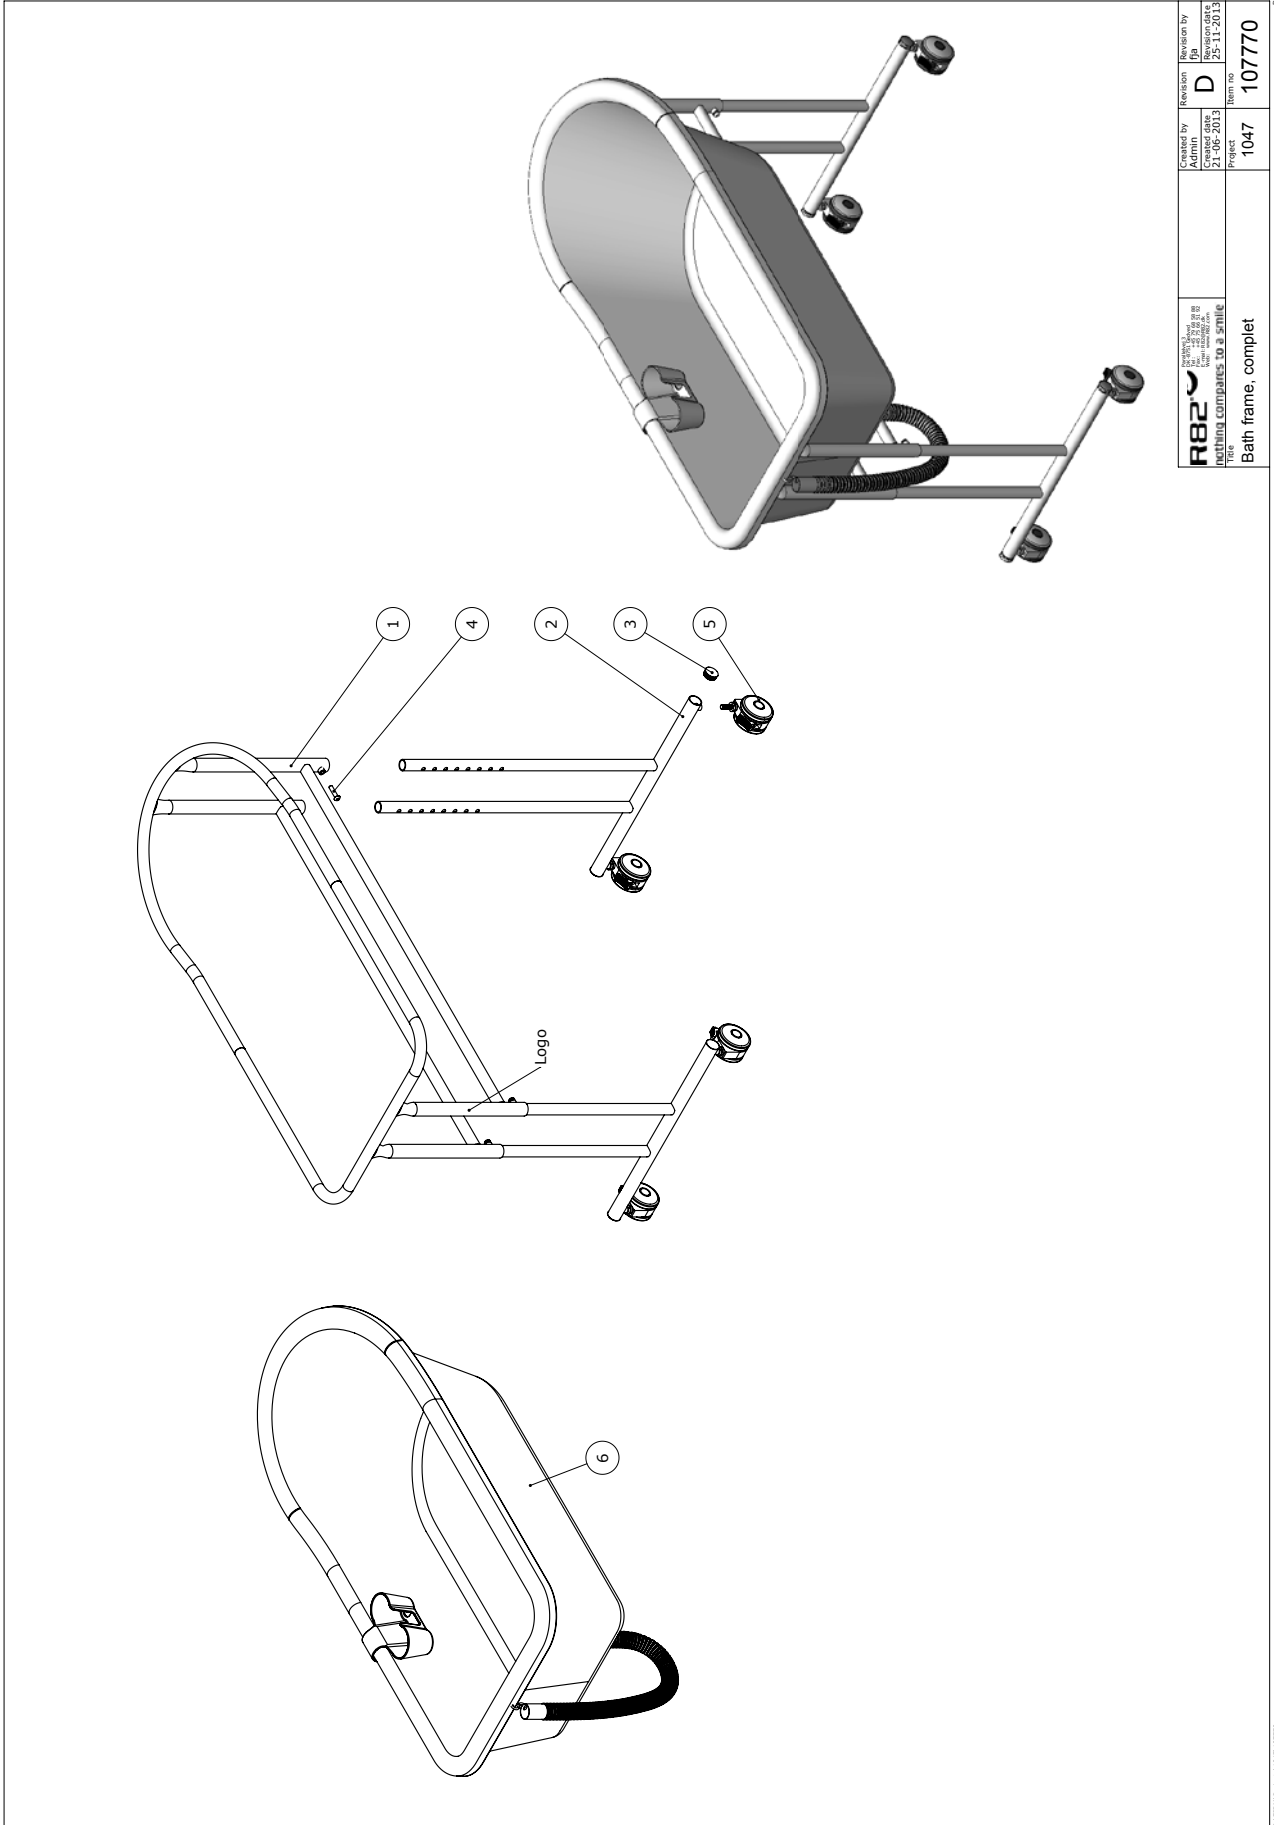

orcaTM

Exploded views / Part lists

Rev. date (03.2014)

On the following pages you will find the parts used to assemble this product. Please note that some spare parts cannot be purchased individually but are part of a complete kit. Please also note that for some spare parts extra delivery time may occur.

Contents

Bath frame complete (107770).....	3 - 4
Extension hose (111555).....	5 - 6

 R82 A/S Lyngbyvej 3 8751 Gedved Denmark	Created by	Revision	Revision by
	21-06-2013	D	25-11-2013
	Project	Item no.	107770
Title		Bath frame, complet	

Tolerance	Project	 nothing compares to a smile	
Surface	1047	Created by	Revision
Material	Tool	fja	fja
		Created date	Revision date
		25-11-2013	25-11-2013
		Scale	Weight
		1:5	124g
Title		Format	Item no
Accessories, Extra hose		A4	111555