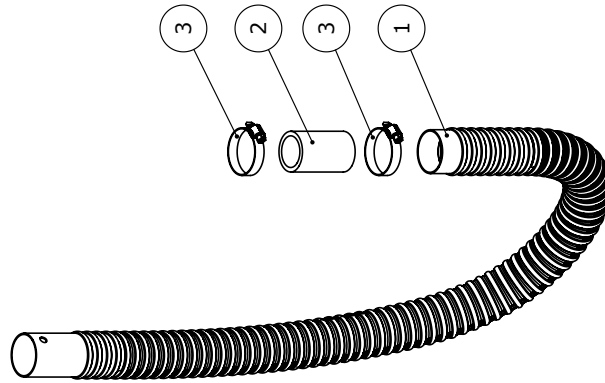

orcaTM

Exploded views / Part lists

Rev. date (03.2014)

On the following pages you will find the parts used to assemble this product. Please note that some spare parts cannot be purchased individually but are part of a complete kit. Please also note that for some spare parts extra delivery time may occur.

Contents

Bath frame complete (107770).....	3 - 4
Extension hose (111555).....	5 - 6

 R82 A/S Lyngbyvej 3 8751 Gedved Denmark	Created by	Revision	Revision by
	21-06-2013	D	25-11-2013
	Project	Item no.	107770
Title		Bath frame, complet	

Tolerance	Project	 nothing compares to a smile	
Surface	1047	Created by	Revision
Material	Tool	fja	fja
		Created date	Revision date
		25-11-2013	25-11-2013
		Scale	Weight
		1:5	124g
Title		Format	Item no
Accessories, Extra hose		A4	111555