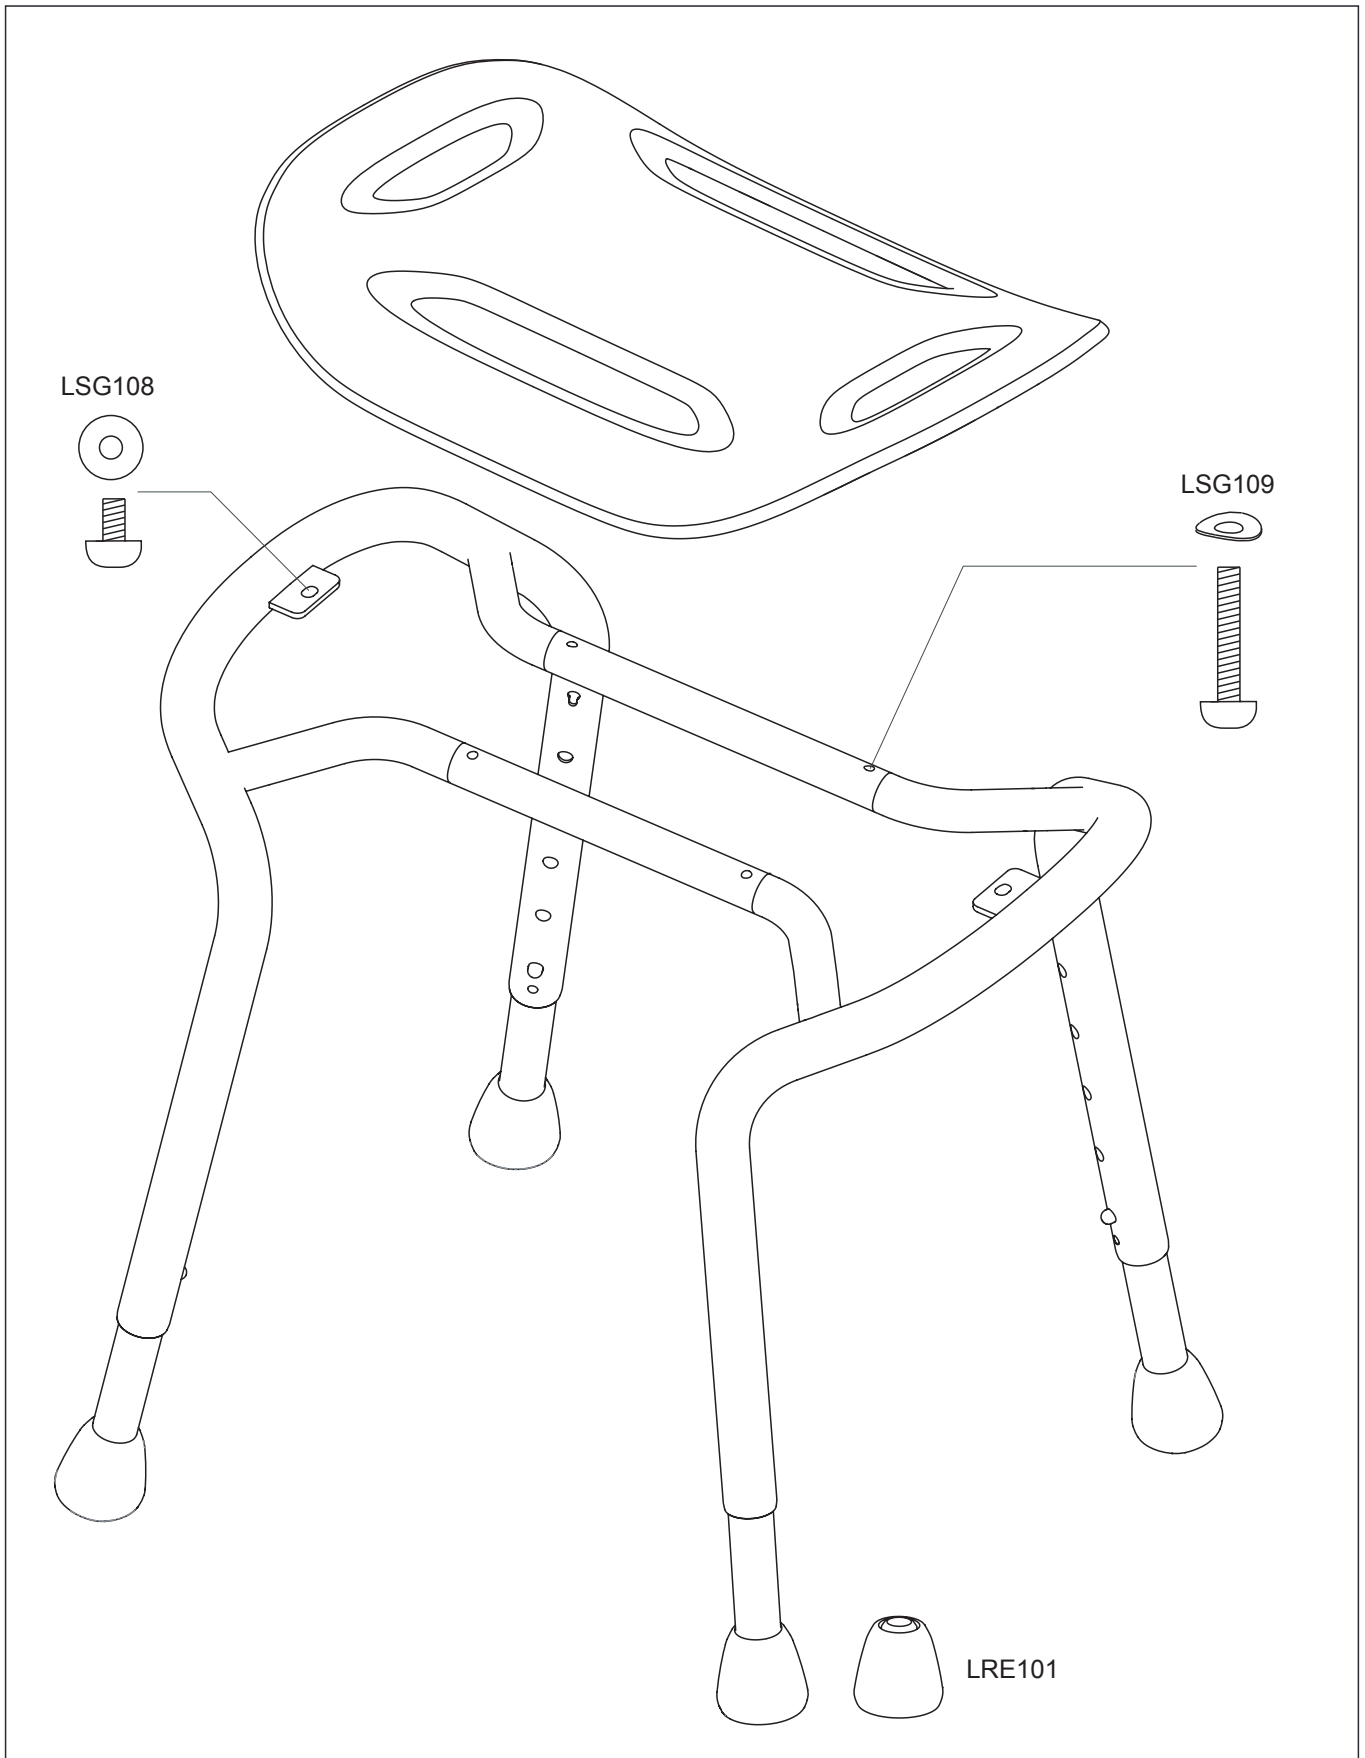

Let's Sing Spare Parts

Art. No. LSG101

Frame screw set - 2 sets

Art. No. LSG108

Leg screw set - 4 sets

Art. No. LSG109

Foot - 2 pieces

Art. No. LRE101