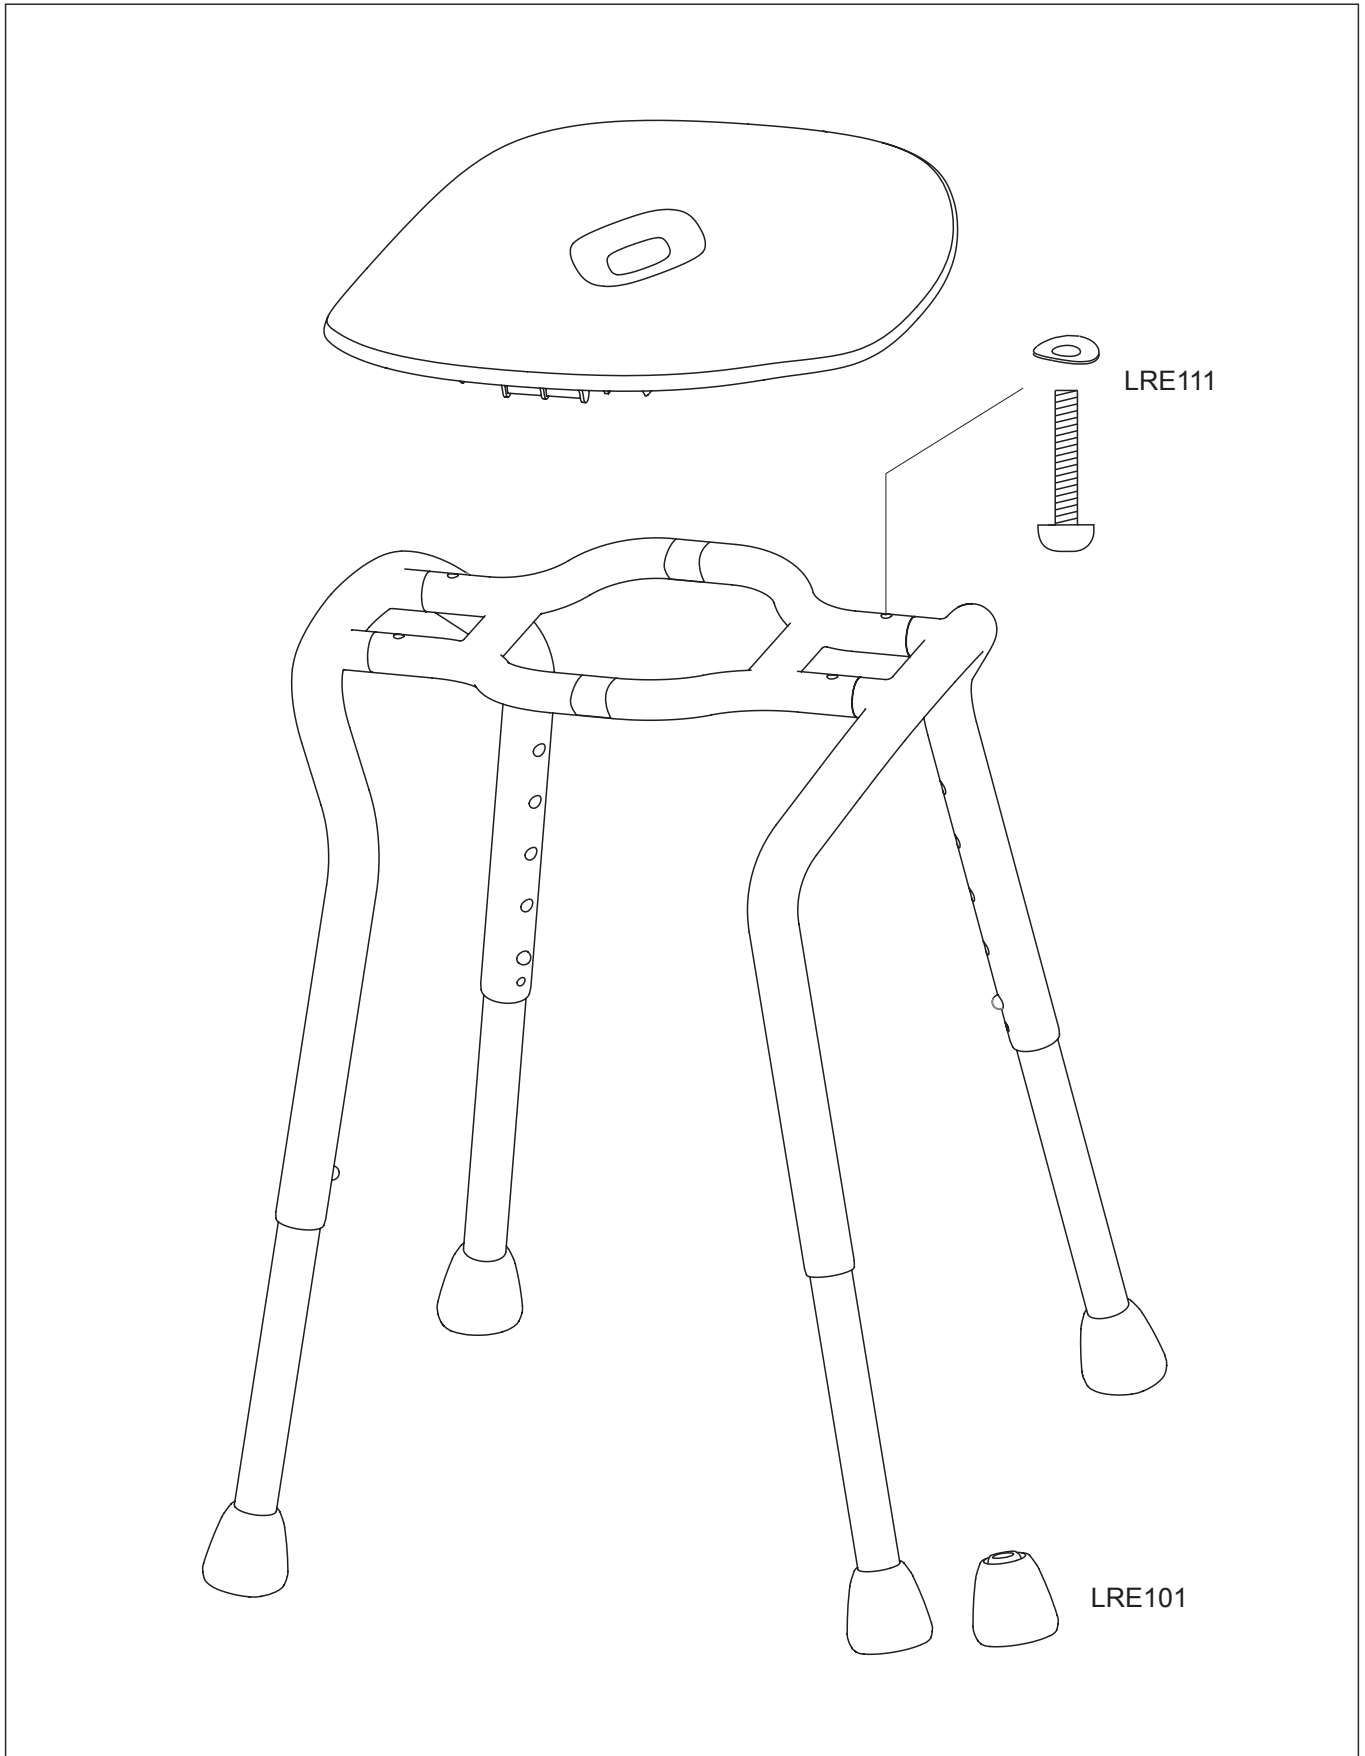

Let's Shower Spare Parts

Art. No. LSH101

Screw set - 4 sets

Art. No. LSH111

Foot

Art. No. LRE101