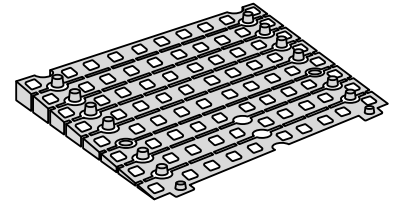

RAMP KIT SYSTEM GENERAL INFORMATION

The KITS are easy to assemble
and easy to adjust in height

KIT 1

KIT 2

KIT 3

KIT 4

KIT 5

		Height:	Width: 75 cm	Width: 100 cm
	 	1,8 - 5,5 cm	KIT 001	KIT 101
	 	3,6 - 9,1 cm	KIT 002	KIT 102
	 	7,2 - 12,7 cm	KIT 003	KIT 103
	 	10,8 - 16,3 cm	KIT 004	KIT 104
	 	14,4 - 19,9 cm	KIT 005	KIT 105

RAMP KIT PLATFORM

	Height in cm:	Width: 75 cm Depth: 75 cm	Width: 100 cm Depth: 75 cm
	2 layers: 3,6 1 layer: 1,8	KIT 001 Platform	KIT 101 Platform
	4 layers: 7,2 3 layers: 5,4 2 layers: 3,6	KIT 002 Platform	KIT 102 Platform
	6 layers: 10,8 5 layers: 9 4 layers: 7,2	KIT 003 Platform	KIT 103 Platform
	8 layers: 14,4 7 layers: 12,6 6 layers: 10,8	KIT 004 Platform	KIT 104 Platform
	10 layers: 18 9 layers: 16,2 8 layers: 14,4	KIT 005 Platform	KIT 105 Platform

RAMP KIT CORNER

The corners fits both left and right side of the KITs:

INSPIRATION

SURFACES

Surface	Use	Products available
With holes	Indoor	KIT Platform Corner

Surface	Use	Products available
SlipStop	Outdoor	KIT Platform Corner

Surface	Use	Products available
NO holes	Indoor only	KIT Platform

RAMP ADJUSTER

With the Ramp Adjuster it's possible to make fine adjustments of ramps. Adjustments with only 2 mm differences in height:

SPAREPART PACKAGES