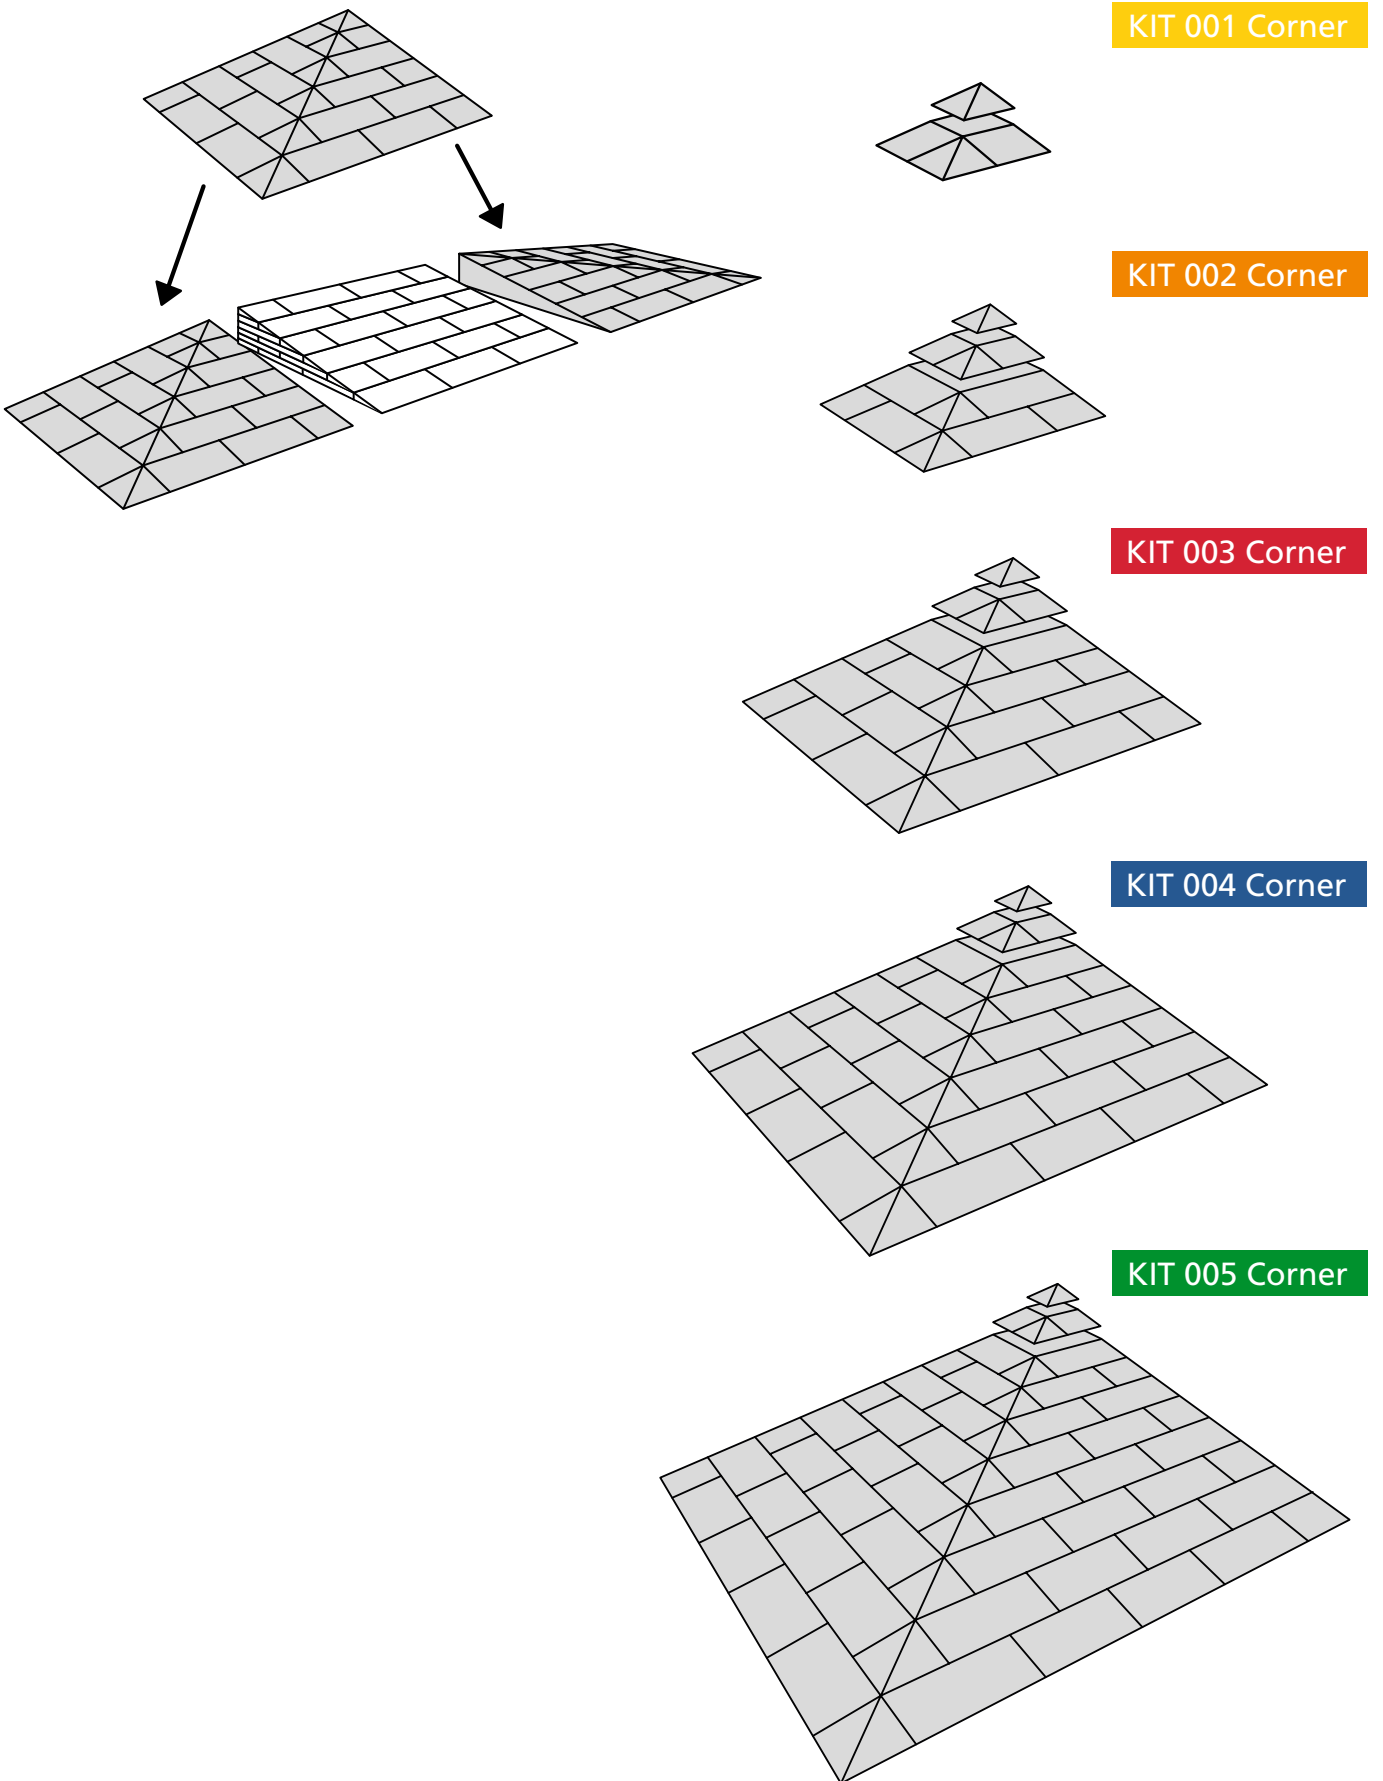

RAMP KIT SYSTEM GENERAL INFORMATION

The KITS are easy to assemble
and easy to adjust in height

KIT 1

KIT 2

KIT 3

KIT 4

KIT 5

		Height:	Width: 75 cm	Width: 100 cm
	 	1,8 - 5,5 cm	KIT 001	KIT 101
	 	3,6 - 9,1 cm	KIT 002	KIT 102
	 	7,2 - 12,7 cm	KIT 003	KIT 103
	 	10,8 - 16,3 cm	KIT 004	KIT 104
	 	14,4 - 19,9 cm	KIT 005	KIT 105

RAMP KIT PLATFORM

	Height in cm:	Width: 75 cm Depth: 75 cm	Width: 100 cm Depth: 75 cm
	2 layers: 3,6 1 layer: 1,8	KIT 001 Platform	KIT 101 Platform
	4 layers: 7,2 3 layers: 5,4 2 layers: 3,6	KIT 002 Platform	KIT 102 Platform
	6 layers: 10,8 5 layers: 9 4 layers: 7,2	KIT 003 Platform	KIT 103 Platform
	8 layers: 14,4 7 layers: 12,6 6 layers: 10,8	KIT 004 Platform	KIT 104 Platform
	10 layers: 18 9 layers: 16,2 8 layers: 14,4	KIT 005 Platform	KIT 105 Platform

RAMP KIT CORNER

The corners fits both left and right side of the KITs:

INSPIRATION

SURFACES

Surface	Use	Products available
With holes	Indoor	KIT Platform Corner

Surface	Use	Products available
SlipStop	Outdoor	KIT Platform Corner

KIT Sparepart 1

Bag of 1 Ramp Adjuster

KIT Sparepart 2

Bag of 1 Ramp Adjuster Corner

KIT Sparepart 3

Bag of 10 R-Lock

KIT Sparepart 4

Bag of 10 T-Lock