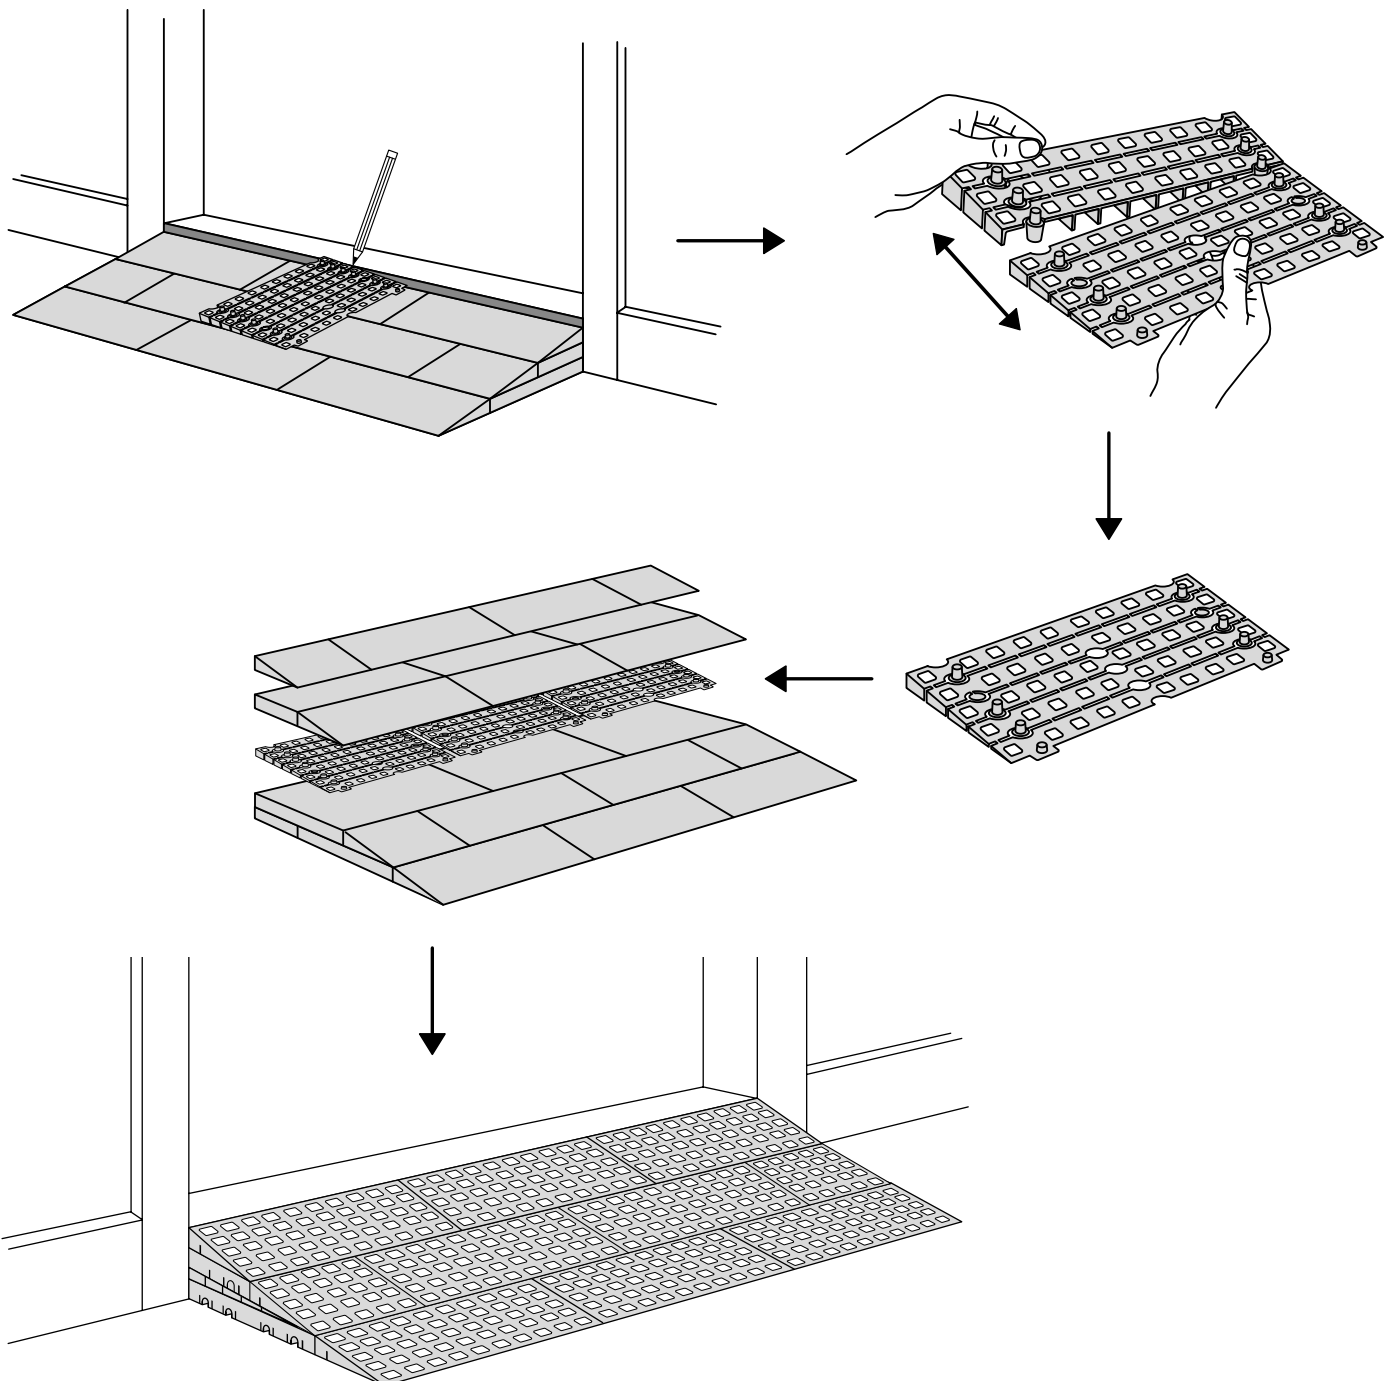

RAMP KIT SYSTEM GENERAL INFORMATION

The KITS are easy to assemble
and easy to adjust in height

KIT 1

KIT 2

KIT 3

KIT 4

KIT 5

		Height:	Width: 75 cm	Width: 100 cm
	 	1,8 - 5,5 cm	KIT 001	KIT 101
	 	3,6 - 9,1 cm	KIT 002	KIT 102
	 	7,2 - 12,7 cm	KIT 003	KIT 103
	 	10,8 - 16,3 cm	KIT 004	KIT 104
	 	14,4 - 19,9 cm	KIT 005	KIT 105

RAMP KIT PLATFORM

	Height in cm:	Width: 75 cm Depth: 75 cm	Width: 100 cm Depth: 75 cm
	2 layers: 3,6 1 layer: 1,8	KIT 001 Platform	KIT 101 Platform
	4 layers: 7,2 3 layers: 5,4 2 layers: 3,6	KIT 002 Platform	KIT 102 Platform
	6 layers: 10,8 5 layers: 9 4 layers: 7,2	KIT 003 Platform	KIT 103 Platform
	8 layers: 14,4 7 layers: 12,6 6 layers: 10,8	KIT 004 Platform	KIT 104 Platform
	10 layers: 18 9 layers: 16,2 8 layers: 14,4	KIT 005 Platform	KIT 105 Platform

RAMP KIT CORNER

The corners fits both left and right side of the KITs:

INSPIRATION

SURFACES

Surface	Use	Products available
With holes	Indoor	KIT Platform Corner

Surface	Use	Products available
SlipStop	Outdoor	KIT Platform Corner

Surface	Use	Products available
NO holes	Indoor only	KIT Platform

RAMP ADJUSTER

With the Ramp Adjuster it's possible to make fine adjustments of ramps. Adjustments with only 2 mm differences in height:

SPAREPART PACKAGES