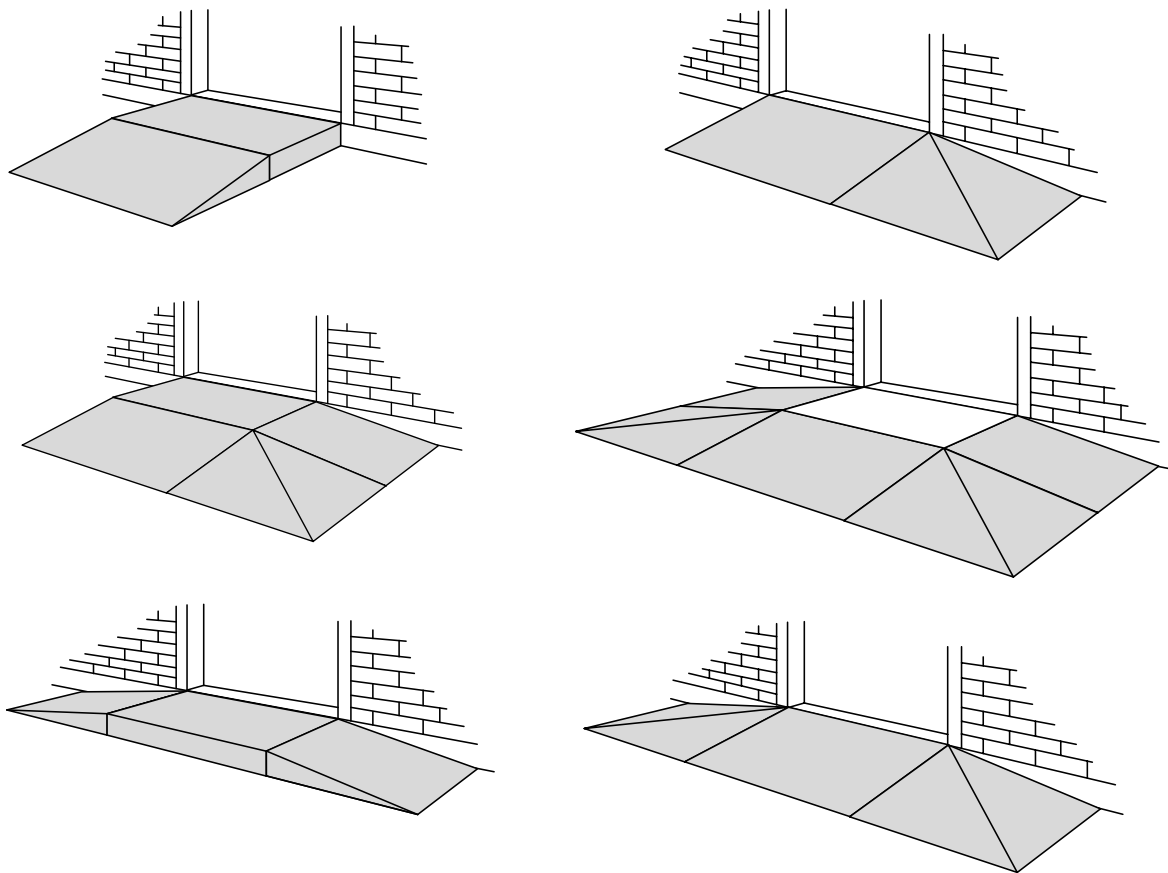

RAMP KIT SYSTEM GENERAL INFORMATION

The KITS are easy to assemble
and easy to adjust in height

KIT 1

KIT 2

KIT 3

KIT 4

KIT 5

		Height:	Width: 75 cm	Width: 100 cm
	 	1,8 - 5,5 cm	KIT 001	KIT 101
	 	3,6 - 9,1 cm	KIT 002	KIT 102
	 	7,2 - 12,7 cm	KIT 003	KIT 103
	 	10,8 - 16,3 cm	KIT 004	KIT 104
	 	14,4 - 19,9 cm	KIT 005	KIT 105

RAMP KIT PLATFORM

	Height in cm:	Width: 75 cm Depth: 75 cm	Width: 100 cm Depth: 75 cm
	2 layers: 3,6 1 layer: 1,8	KIT 001 Platform	KIT 101 Platform
	4 layers: 7,2 3 layers: 5,4 2 layers: 3,6	KIT 002 Platform	KIT 102 Platform
	6 layers: 10,8 5 layers: 9 4 layers: 7,2	KIT 003 Platform	KIT 103 Platform
	8 layers: 14,4 7 layers: 12,6 6 layers: 10,8	KIT 004 Platform	KIT 104 Platform
	10 layers: 18 9 layers: 16,2 8 layers: 14,4	KIT 005 Platform	KIT 105 Platform

RAMP KIT CORNER

The corners fits both left and right side of the KITs:

INSPIRATION

SURFACES

Surface	Use	Products available
With holes	Indoor	KIT Platform Corner

Surface	Use	Products available
SlipStop	Outdoor	KIT Platform Corner