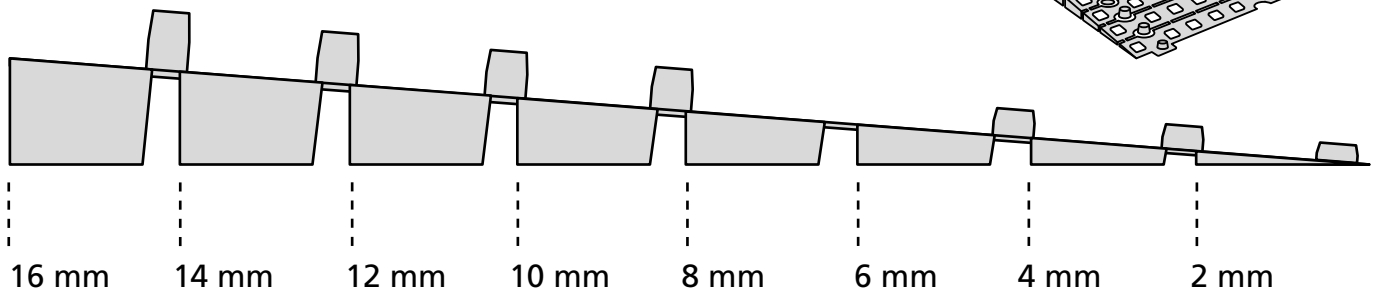

RAMP ADJUSTER

With the Ramp Adjuster it's possible to make fine adjustments of ramps. Adjustments with only 2 mm differences in height: