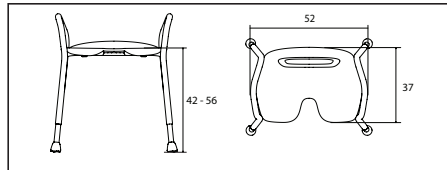

Technical data:

Material: Seat ABS, Tube frame aluminium, Feet TPE

Weight: 2.4 kg

Max user weight: 150 kg

Height: Adjustable from 42 to 56 cm

Colour: Seat black, legs black, feet black

The stool is intended to sit on. Do not stand on the stool because of the risk of falling accidents.

NEDERLANDS

Nieuw douchekrukje met modern, attractief ontwerp voor gebruik in de badkamer en onder de douche. Let's Enjoy heeft een mooie en robuuste vormgeving voor betrouwbaar en veilig gebruik. Dit hoogte van dit douchekrukje kan op eenvoudige wijze worden aangepast met de handige veerknoppen in de poten.

Waarschuwing: Dit douchekrukje niet gebruiken om op te staan.

Waarschuwing: Een defect product mag niet worden gebruikt.

Waarschuwing: Teneinde valongelukken door instabiliteit van het krukje te vermijden, moeten altijd alle poten op dezelfde hoogte worden ingesteld.

Maximaal gebruikersgewicht: Niet overbelasten. Het maximale gebruikersgewicht is 150 kg.

Reiniging: Gebruik een oplossingsmiddelvrij reinigingsmiddel, pH 5 – 9, of 70% ontsmettingsalcohol.

Ontsmetting: Gebruik een alkalisch reinigingsmiddel pH min. 6 op 85°C/185°F gedurende maximaal 3 minuten.

Reserveonderdelen: Gebruik alleen originele accessoires en originele reserveonderdelen van Trust Care.