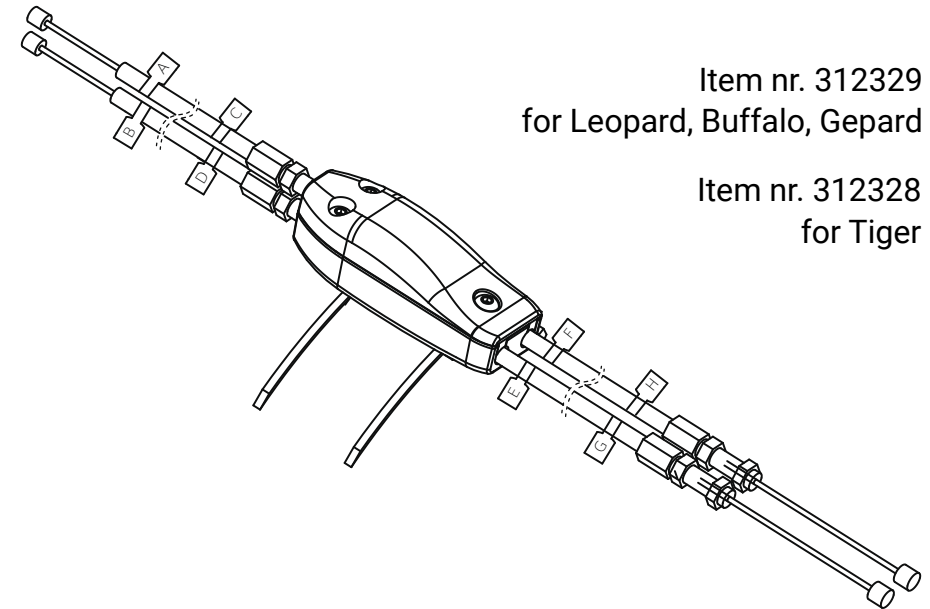

5 side E/F/G/H

# Assembly instruction

One hand brake for Leopard, Buffalo, Gepard and Tiger rollators

Item nr. 312329  
for Leopard, Buffalo, Gepard

Item nr. 312328  
for Tiger

**1**

**2**

**3**

**4** side A/B/C/D