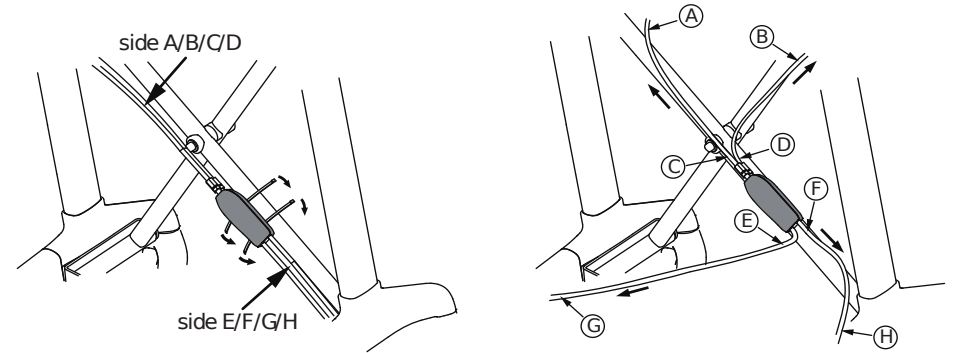

# Assembly instruction

One hand brake for Leopard, Buffalo, Gepard and Tiger rollators

Item nr. 312329  
for Leopard, Buffalo, Gepard

Item nr. 312328  
for Tiger

**1**

**2**

**3**

**4** side A/B/C/D