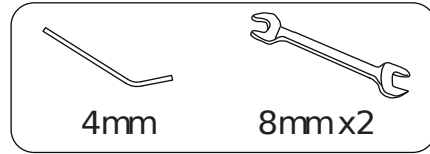

5 side E/F/G/H

# Assembly instruction

One hand brake for Leopard, Buffalo, Gepard and Tiger rollators

Item nr. 312329  
for Leopard, Buffalo, Gepard

Item nr. 312328  
for Tiger

**1**

**2**

**3**

**4** side A/B/C/D