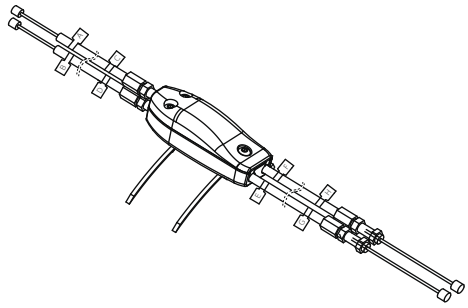

5 side E/F/G/H

# Assembly instruction

One hand brake for Leopard, Buffalo, Gepard and Tiger rollators

Item nr. 312329  
for Leopard, Buffalo, Gepard

Item nr. 312328  
for Tiger

**1**

**2**

**3**

**4** side A/B/C/D