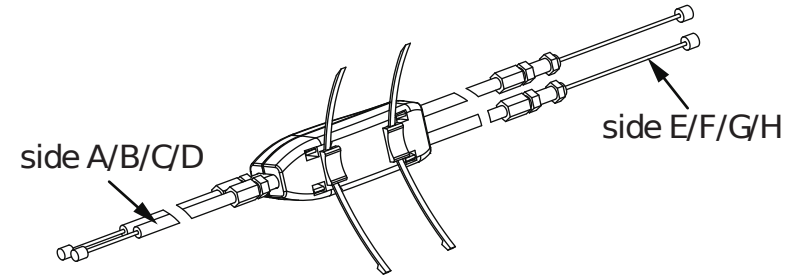

# Assembly instruction

One hand brake for Leopard, Buffalo, Gepard and Tiger rollators

Item nr. 312329  
for Leopard, Buffalo, Gepard

Item nr. 312328  
for Tiger

**1**

**2**

**3**

**4** side A/B/C/D