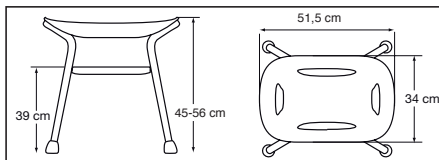

### Technical data:

**Material:** Seat ABS, Tube frame aluminium, Feet TPE

**Weight:** 2,4 kg

**Max user weight:** 150 kg

**Height:** Adjustable from 45 to 56 cm.

**Colour:** Seat white, legs black, feet Black