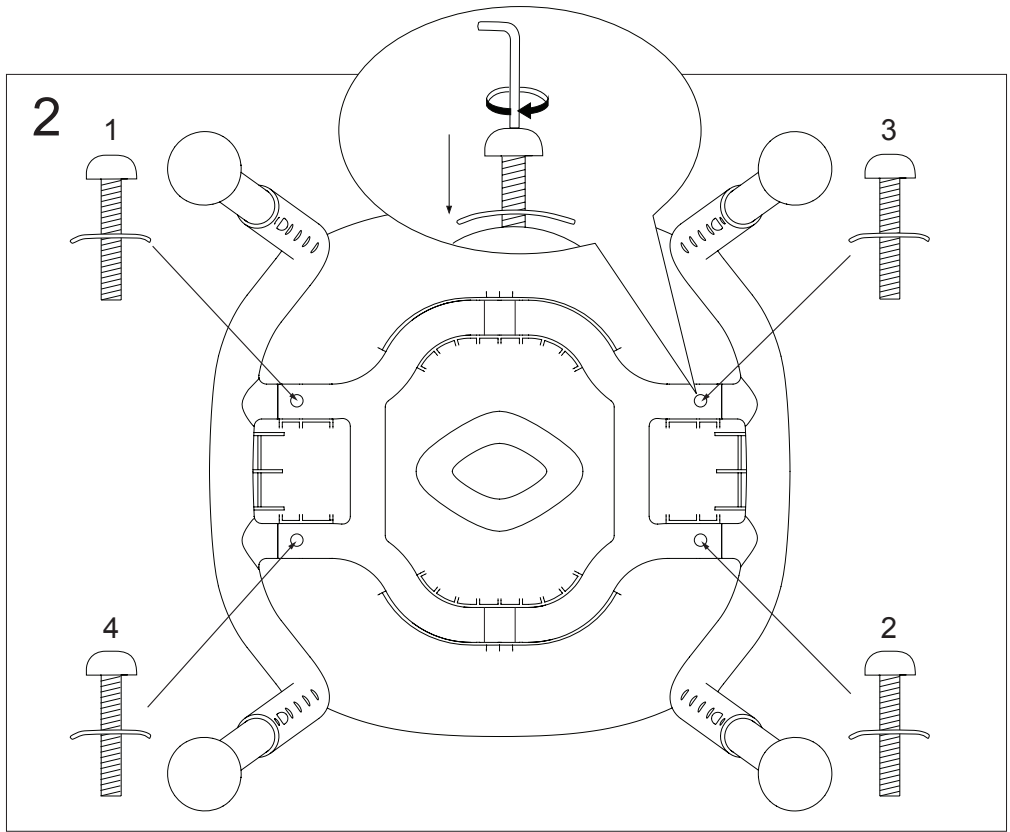

TRUST
CARE

LET'S SHOWER

Article No. LSH101

ENGLISH

Let's Shower is a new bathstool with a modern design to be used in the bathroom and shower. It has a beautiful and stable construction for safe and secure use. The height of Let's Shower can easily be adjusted to the desired position with the buttons on the legs.