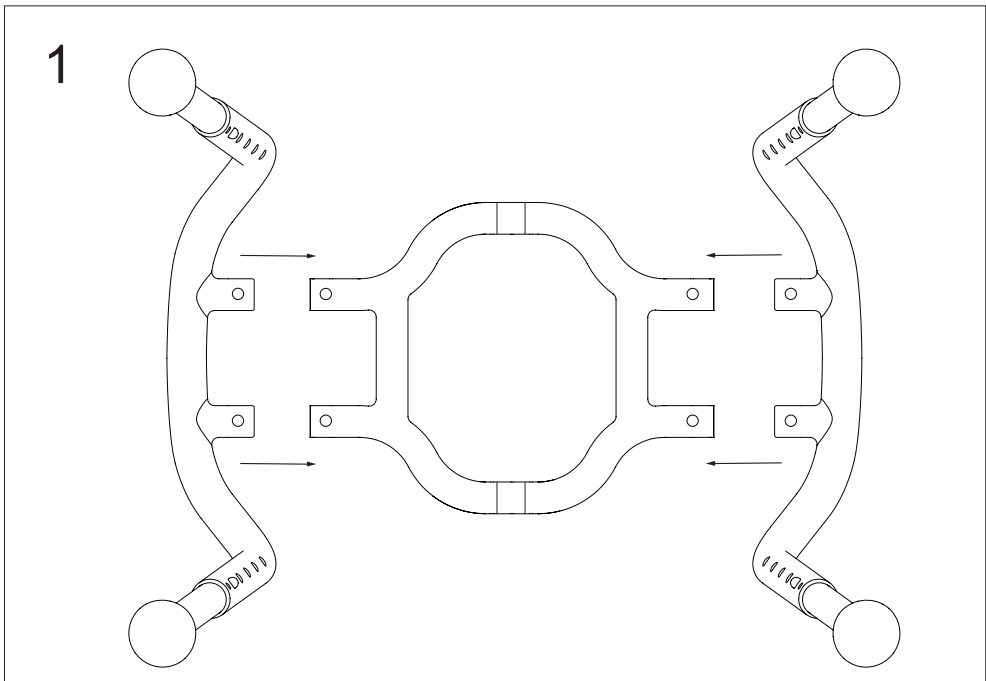

TRUST
CARE

LET'S SHOWER

Article No. LSH101

ENGLISH

Let's Shower is a new bathstool with a modern design to be used in the bathroom and shower. It has a beautiful and stable construction for safe and secure use. The height of Let's Shower can easily be adjusted to the desired position with the buttons on the legs.

Technical data:

Material: Seat ABS, Tube frame aluminium, Feet TPE

Weight: 2,4 kg

Max user weight: 150 kg

Height: Adjustable from 45 to 53 cms.

Colour: Seat black, legs black, feet black

The stool is intended to sit on. Do not stand on the stool because of the risk of falling accidents.