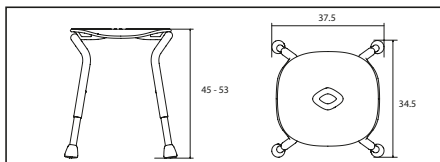

Technical data:

Material: Seat ABS, Tube frame aluminium, Feet TPE

Weight: 2,4 kg

Max user weight: 150 kg

Height: Adjustable from 45 to 53 cms.

Colour: Seat black, legs black, feet black

The stool is intended to sit on. Do not stand on the stool because of the risk of falling accidents.