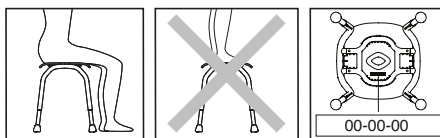

Technical data:

Material: Seat ABS, Tube frame aluminium, Feet TPE

Weight: 2,4 kg

Max user weight: 150 kg

Height: Adjustable from 45 to 53 cms.

Colour: Seat black, legs black, feet black

The stool is intended to sit on. Do not stand on the stool because of the risk of falling accidents.