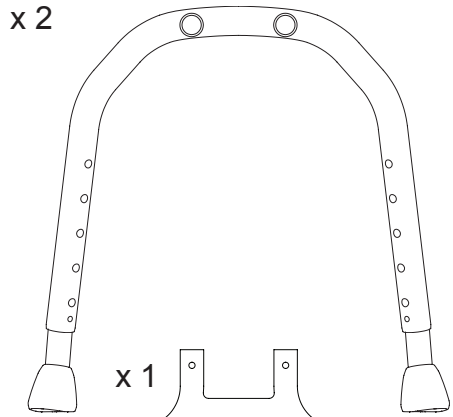

TRUST
CARE

LET'S SHOWER

Article No. LSH101

ENGLISH

Let's Shower is a new bathstool with a modern design to be used in the bathroom and shower. It has a beautiful and stable construction for safe and secure use. The height of Let's Shower can easily be adjusted to the desired position with the buttons on the legs.

Technical data:

Material: Seat ABS, Tube frame aluminium, Feet TPE

Weight: 2,4 kg

Max user weight: 150 kg

Height: Adjustable from 45 to 53 cms.

Colour: Seat black, legs black, feet black

The stool is intended to sit on. Do not stand on the stool because of the risk of falling accidents.