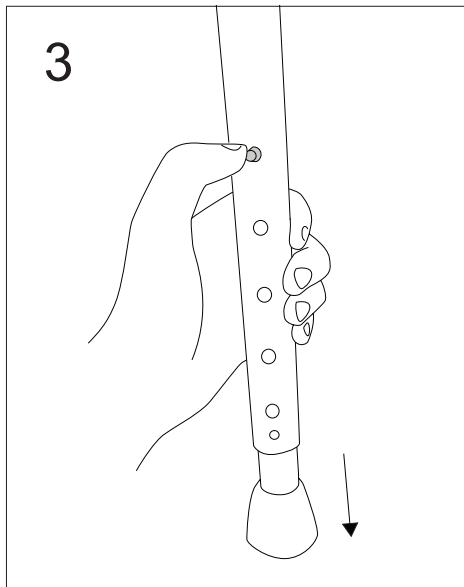

TRUST
CARE

LET'S SHOWER

Article No. LSH101

ENGLISH

Let's Shower is a new bathstool with a modern design to be used in the bathroom and shower. It has a beautiful and stable construction for safe and secure use. The height of Let's Shower can easily be adjusted to the desired position with the buttons on the legs.