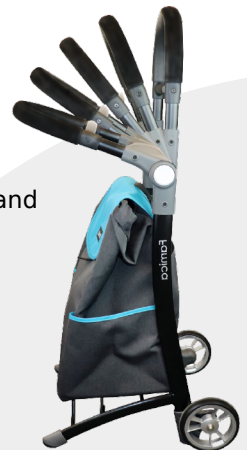

## Koala shopping trolley

Item no. 319001

**Montage- und Gebrauchsanleitung**  
**Montage- og brugervejledning**  
**User Manual**  
**Manuale d'uso e manutenzione**

Koala shopping trolley made of aluminum and nylon with a practical fabric shopping bag. Available in grey with blue or orange details

The handle can be swiveled and easily converted into a seat.

The handle converted into a seat

Product weight: 2.5kg  
Weight capacity bag: 30 kg  
Weight capacity trolley: 110 kg