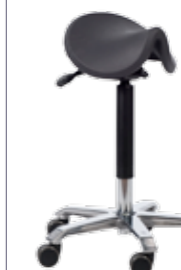

Bicolor Jumper/Amazone

New, two-colour upholstery available for saddle chairs. Upholstered in Stamskin, the seat fabric can be chosen from three standard colours: bright green, bright red or orange. The border fabric of the bicolor is anthracite. If the model is provided with a backrest this will be upholstered in anthracite. Other colour options are available for a surcharge.

NEW!
Bicolor Saddle Chairs

Jumper/Amazone

The Jumper has a wider seat than the Amazone, often more comfortable for men. The Amazone has a narrower seat, usually more comfortable for women. Standard upholstered in black leatherette or various Stamskin colours, and various mechanism options, including the 'Balance'.

Seamless upholstery

For workplaces where hygiene is very important, the seamless upholstery provides outcome. The lack of seams prevents the accumulation of dirt. Used by dentists, surgeons, laboratories and schools. The seamless upholstery can be applied on both the Jumper as the Amazone.

Jumper/Amazone backrest

The saddle chair can be specified with an ergonomically shaped back for extra support. The backrest has a compact design to ensure that freedom of movement is not impaired. The backrest is in height and angle adjustable. The bicolor models that are provided with a backrest will be standard upholstered in anthracite. Other colour options are available for a surcharge.

Barrage

The saddle chair is available with an ergonomically shaped back and armrests. These offer extra support to reduce neck and shoulder complaints. The Barrage can be delivered with both Jumper and Amazone seat shapes.

Jolly