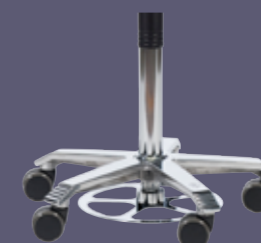

Tip: Foot control

The saddle chairs can be provided with a foot control. This way, the saddle chair can be set on the proper working height with your feet. Very useful if you would like both hands to be free for your work and/or should be sterile, such as surgeons.