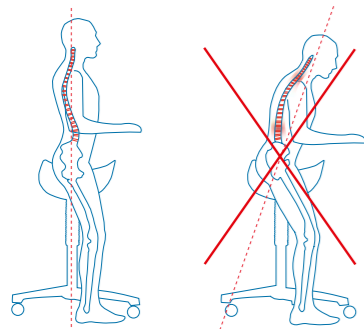

My Score saddle chair; optimum ease of operation

seats to suit!

1 The backrest is anatomically shaped and provides shoulder freedom and good support for your lower back.

2 Ergonomically shaped saddle seat opens the pelvis to improve spinal posture

3 To adjust the seating angle of your saddle seat correctly, pull the lever up and simultaneously bend your upper body slightly forward. The saddle seat will tilt. Make sure that the elevation of your pelvis is such, that this still ensures a correct and healthy back posture.

4 To adjust your saddle seat at the correct height, pull up the gaslift lever. Your saddle seat has the correct height if your feet rest on the ground and your knees are slightly bent.

5 Can be provided with a 'Balance' mechanism which allows small movements of the pelvis, allowing the user to adapt his/her posture. This encourages dynamic sitting which helps to improve core stability.

Score saddle chairs can be equipped with the unique adjustable Balance mechanism. The Balance mechanism moves in the direction of the center of gravity of the upper body, when the user adjusts his position. This way the spine and pelvis remain in balance and no extra pressure on the inside upper leg is created. Also, this is muscle strengthening, which can improve condition of the back. The degree of movement of the Balance mechanism can be adjusted to one's personal preference by turning the ring underneath the saddle. In general, for lighter people this is less tension and for heavier people more tension is required. The shape of the saddle forces you to sit in a correct posture and in combination with the Balance mechanism the Score saddle chairs are true problem solvers.