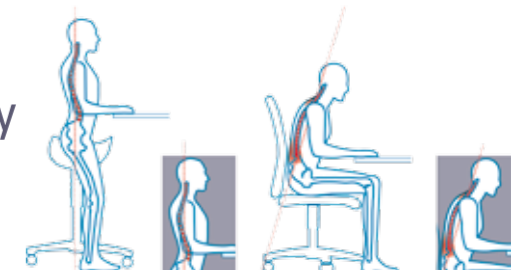

My Score saddle chair; optimum ease of operation

seats to suit!

1 The backrest is anatomically shaped and provides shoulder freedom and good support for your lower back.

2 Ergonomically shaped saddle seat opens the pelvis to improve spinal posture

3 To adjust the seating angle of your saddle seat correctly, pull the lever up and simultaneously bend your upper body slightly forward. The saddle seat will tilt. Make sure that the elevation of your pelvis is such, that this still ensures a correct and healthy back posture.

4 To adjust your saddle seat at the correct height, pull up the gaslift lever. Your saddle seat has the correct height if your feet rest on the ground and your knees are slightly bent.

5 Can be provided with a 'Balance' mechanism which allows small movements of the pelvis, allowing the user to adapt his/her posture. This encourages dynamic sitting which helps to improve core stability.

6 Standard provided with a Ø 54 cm aluminium base and large swivel castors for optimal mobility.

Saddle chairs Jumper and Amazone

- ergonomically shaped saddle seat
- available in a small and wide seat
- can be provided with a "Balance" mechanism (only for models without a backrest)
- seamless upholstery for hygienic workplaces
- new, also available in a nice "Bicolor" upholstery
- large castors for optimal mobility