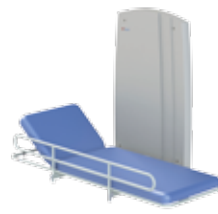

Creating balance in healthcare

Vienna Dressing table

Vienna Dressing table

6500 4020 / 6500 4025

Vienna Dressing table
hydraulic height adjustable

- 70 x 160 cm.
- Synthetic blue leather upholstery.
- 4 stainless steel double lock swivel castors.
- Adjustable backrest.
- Side rails.
- Maximum weight 135 kg.

Also available in:

- 70 x 190 cm.

6500 4021 / 6500 4026

Vienna Dressing table
electric height adjustable

- 70 x 160 cm.
- Synthetic blue leather upholstery.
- 4 stainless steel double lock swivel castors.
- Adjustable backrest.
- Side rails.
- Maximum weight 135 kg.

Also available in:

- 70 x 190 cm.

6500 4070 / 6500 4075
Vienna Dressing Table
wall mounted, hinged

- 70 x 160 cm.
- Synthetic blue leather upholstery.
- Folding legs.
- Pole fixation.
- adjustable backrest.
- side rail.
- Maximum weight 135 kg.

Also available in:

- 70 x 190 cm.

6500 4060 / 6500 4065
Vienna Dressing table
fixed height 90 cm

- 70 x 160 cm.
- Synthetic blue leather upholstery.
- 4 stainless steel double lock swivel castors.
- adjustable backrest.
- side rail.
- Maximum weight 135 kg.