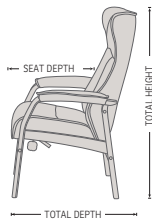

See warranty policy for more details.

ROMEO RECLINER & OTTOMAN

FUNCTIONS

EFFORTLESS RECLINING MECHANISM

ADJUSTABLE HEADREST

ERGONOMICALLY SLOPED OTTOMAN

COMFORT FLEXI-PILLOW (OPTIONAL)

DIMENSIONS

CHAIR SIZE	TOTAL WIDTH	TOTAL DEPTH	TOTAL HEIGHT	SEAT WIDTH	SEAT HEIGHT	SEAT DEPTH
Romeo 270 standard size	73 cm / 28.7 in	74 cm / 29.1 in	108 cm / 42.5 in	51 cm / 20 in	47 cm / 18.5 in	48 cm / 18.8 in
Romeo 370 large size	78 cm / 30.7 in	78 cm / 30.7 in	110 cm / 43.3 in	57 cm / 22.4 in	47 cm / 18.5 in	48 cm / 18.8 in
Romeo Ottoman	55 cm / 21.6 in	43 cm / 16.9 in	48 cm / 18.8 in			

* The dimensions are approximate and may vary with +/-2cm

imgcomfort.com