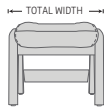

See warranty policy for more details.

ROMEO RECLINER & OTTOMAN

FUNCTIONS

EFFORTLESS RECLINING MECHANISM

ADJUSTABLE HEADREST

ERGONOMICALLY SLOPED OTTOMAN

COMFORT FLEXI-PILLOW (OPTIONAL)

DIMENSIONS

CHAIR SIZE	TOTAL WIDTH	TOTAL DEPTH	TOTAL HEIGHT	SEAT WIDTH	SEAT HEIGHT	SEAT DEPTH
Romeo 270 standard size	73 cm / 28.7 in	74 cm / 29.1 in	108 cm / 42.5 in	51 cm / 20 in	47 cm / 18.5 in	48 cm / 18.8 in
Romeo 370 large size	78 cm / 30.7 in	78 cm / 30.7 in	110 cm / 43.3 in	57 cm / 22.4 in	47 cm / 18.5 in	48 cm / 18.8 in
Romeo Ottoman	55 cm / 21.6 in	43 cm / 16.9 in	48 cm / 18.8 in			