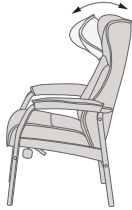

See warranty policy for more details.

ROMEO RECLINER & OTTOMAN

FUNCTIONS

EFFORTLESS RECLINING MECHANISM

ADJUSTABLE HEADREST

ERGONOMICALLY SLOPED OTTOMAN

COMFORT FLEXI-PILLOW (OPTIONAL)

DIMENSIONS

CHAIR SIZE	TOTAL WIDTH	TOTAL DEPTH	TOTAL HEIGHT	SEAT WIDTH	SEAT HEIGHT	SEAT DEPTH
Romeo 270 standard size	73 cm / 28.7 in	74 cm / 29.1 in	108 cm / 42.5 in	51 cm / 20 in	47 cm / 18.5 in	48 cm / 18.8 in
Romeo 370 large size	78 cm / 30.7 in	78 cm / 30.7 in	110 cm / 43.3 in	57 cm / 22.4 in	47 cm / 18.5 in	48 cm / 18.8 in
Romeo Ottoman	55 cm / 21.6 in	43 cm / 16.9 in	48 cm / 18.8 in			