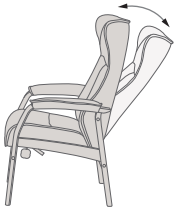

See warranty policy for more details.

ROMEO RECLINER & OTTOMAN

FUNCTIONS

EFFORTLESS RECLINING MECHANISM

ADJUSTABLE HEADREST

ERGONOMICALLY SLOPED OTTOMAN

COMFORT FLEXI-PILLOW (OPTIONAL)

DIMENSIONS

CHAIR SIZE	TOTAL WIDTH	TOTAL DEPTH	TOTAL HEIGHT	SEAT WIDTH	SEAT HEIGHT	SEAT DEPTH
Romeo 270 standard size	73 cm / 28.7 in	74 cm / 29.1 in	108 cm / 42.5 in	51 cm / 20 in	47 cm / 18.5 in	48 cm / 18.8 in
Romeo 370 large size	78 cm / 30.7 in	78 cm / 30.7 in	110 cm / 43.3 in	57 cm / 22.4 in	47 cm / 18.5 in	48 cm / 18.8 in
Romeo Ottoman	55 cm / 21.6 in	43 cm / 16.9 in	48 cm / 18.8 in			