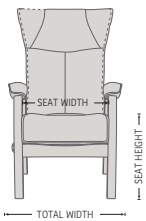

See warranty policy for more details.

ROMEO RECLINER & OTTOMAN

FUNCTIONS

EFFORTLESS RECLINING MECHANISM

ADJUSTABLE HEADREST

ERGONOMICALLY SLOPED OTTOMAN

COMFORT FLEXI-PILLOW (OPTIONAL)

DIMENSIONS

CHAIR SIZE	TOTAL WIDTH	TOTAL DEPTH	TOTAL HEIGHT	SEAT WIDTH	SEAT HEIGHT	SEAT DEPTH
Romeo 270 standard size	73 cm / 28.7 in	74 cm / 29.1 in	108 cm / 42.5 in	51 cm / 20 in	47 cm / 18.5 in	48 cm / 18.8 in
Romeo 370 large size	78 cm / 30.7 in	78 cm / 30.7 in	110 cm / 43.3 in	57 cm / 22.4 in	47 cm / 18.5 in	48 cm / 18.8 in
Romeo Ottoman	55 cm / 21.6 in	43 cm / 16.9 in	48 cm / 18.8 in			

* The dimensions are approximate and may vary with +/-2cm

imgcomfort.com