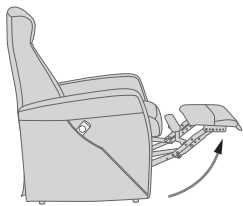

4 BUTTON REMOTE

Enjoy the flexibility of 4 buttons, up, down and return as well as controlling the back and footrest independently.

ADJUSTABLE HEAD AND NECK SUPPORT.

Exclusive adjustment system that allows your head and neck to rest in an infinite number of comfort positions. It can easily be adjusted by a handgrip.

See warranty policy for more details.

Integrated footstool

Effortless reclining

Adjustable head- and neck support

Lift chair

PRINCE MULTIFUNCTIONAL CHAIR

FUNCTIONS

INTEGRATED FOOTSTOOL

EFFORTLESS RECLINING

HEIGHT ADJUSTABLE HEAD AND NECK SUPPORT

LIFT CHAIR

DIMENSIONS

TOTAL WIDTH

TOTAL DEPTH

TOTAL DEPTH (reclined)

CHAIR SIZE	TOTAL WIDTH	TOTAL DEPTH	TOTAL HEIGHT	SEAT WIDTH	SEAT HEIGHT	SEAT DEPTH	TOTAL DEPTH (reclined)	WALL CLEARANCE REQUIREMENT
MF200 Prince standard size	76 cm / 29.9 in	90 cm / 35.4 in	103-142 cm / 40.5-55.9 in	49 cm / 19.2 in	47 cm / 18.5 in	55 cm / 21.6 in	173 cm / 68.1 in	40 cm / 15.7 in
MF201 Prince standard size with chaise	76 cm / 29.9 in	92 cm / 36.2 in	103-142 cm / 40.5-55.9 in	49 cm / 19.2 in	47 cm / 18.5 in	55 cm / 21.6 in	173 cm / 68.1 in	40 cm / 15.7 in
MF300 Prince large size	81 cm / 31.8 in	90 cm / 35.4 in	103-142 cm / 40.5-55.9 in	55 cm / 21.6 in	47 cm / 18.5 in	55 cm / 21.6 in	173 cm / 68.1 in	40 cm / 15.7 in
MF301 Prince large size with chaise	81 cm / 31.8 in	92 cm / 36.2 in	103-142 cm / 40.5-55.9 in	55 cm / 21.6 in	47 cm / 18.5 in	55 cm / 21.6 in	173 cm / 68.1 in	40 cm / 15.7 in