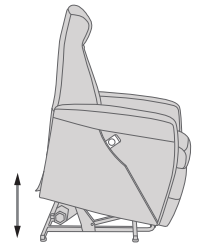

See warranty policy for more details.

Integrated footstool

Effortless reclining

Adjustable head- and neck support

Lift chair

PRINCE MULTIFUNCTIONAL CHAIR

FUNCTIONS

INTEGRATED FOOTSTOOL

EFFORTLESS RECLINING

HEIGHT ADJUSTABLE HEAD AND NECK SUPPORT

LIFT CHAIR

DIMENSIONS

TOTAL WIDTH

TOTAL DEPTH

TOTAL DEPTH (reclined)

CHAIR SIZE	TOTAL WIDTH	TOTAL DEPTH	TOTAL HEIGHT	SEAT WIDTH	SEAT HEIGHT	SEAT DEPTH	TOTAL DEPTH (reclined)	WALL CLEARANCE REQUIREMENT
MF200 Prince standard size	76 cm / 29.9 in	90 cm / 35.4 in	103-142 cm / 40.5-55.9 in	49 cm / 19.2 in	47 cm / 18.5 in	55 cm / 21.6 in	173 cm / 68.1 in	40 cm / 15.7 in
MF201 Prince standard size with chaise	76 cm / 29.9 in	92 cm / 36.2 in	103-142 cm / 40.5-55.9 in	49 cm / 19.2 in	47 cm / 18.5 in	55 cm / 21.6 in	173 cm / 68.1 in	40 cm / 15.7 in
MF300 Prince large size	81 cm / 31.8 in	90 cm / 35.4 in	103-142 cm / 40.5-55.9 in	55 cm / 21.6 in	47 cm / 18.5 in	55 cm / 21.6 in	173 cm / 68.1 in	40 cm / 15.7 in
MF301 Prince large size with chaise	81 cm / 31.8 in	92 cm / 36.2 in	103-142 cm / 40.5-55.9 in	55 cm / 21.6 in	47 cm / 18.5 in	55 cm / 21.6 in	173 cm / 68.1 in	40 cm / 15.7 in