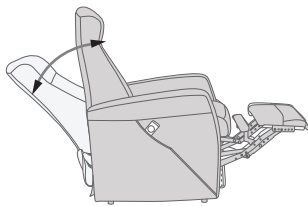

4 BUTTON REMOTE

Enjoy the flexibility of 4 buttons, up, down and return as well as controlling the back and footrest independently.

ADJUSTABLE HEAD AND NECK SUPPORT.

Exclusive adjustment system that allows your head and neck to rest in an infinite number of comfort positions. It can easily be adjusted by a handgrip.

See warranty policy for more details.

Integrated footstool

Effortless reclining

Adjustable head- and neck support

Lift chair

PRINCE MULTIFUNCTIONAL CHAIR

FUNCTIONS

INTEGRATED FOOTSTOOL

EFFORTLESS RECLINING

HEIGHT ADJUSTABLE HEAD AND NECK SUPPORT

LIFT CHAIR

DIMENSIONS

TOTAL WIDTH

TOTAL DEPTH

TOTAL DEPTH (reclined)

CHAIR SIZE	TOTAL WIDTH	TOTAL DEPTH	TOTAL HEIGHT	SEAT WIDTH	SEAT HEIGHT	SEAT DEPTH	TOTAL DEPTH (reclined)	WALL CLEARANCE REQUIREMENT
MF200 Prince standard size	76 cm / 29.9 in	90 cm / 35.4 in	103-142 cm / 40.5-55.9 in	49 cm / 19.2 in	47 cm / 18.5 in	55 cm / 21.6 in	173 cm / 68.1 in	40 cm / 15.7 in
MF201 Prince standard size with chaise	76 cm / 29.9 in	92 cm / 36.2 in	103-142 cm / 40.5-55.9 in	49 cm / 19.2 in	47 cm / 18.5 in	55 cm / 21.6 in	173 cm / 68.1 in	40 cm / 15.7 in
MF300 Prince large size	81 cm / 31.8 in	90 cm / 35.4 in	103-142 cm / 40.5-55.9 in	55 cm / 21.6 in	47 cm / 18.5 in	55 cm / 21.6 in	173 cm / 68.1 in	40 cm / 15.7 in
MF301 Prince large size with chaise	81 cm / 31.8 in	92 cm / 36.2 in	103-142 cm / 40.5-55.9 in	55 cm / 21.6 in	47 cm / 18.5 in	55 cm / 21.6 in	173 cm / 68.1 in	40 cm / 15.7 in