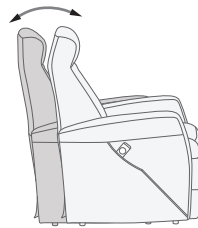

CONVENIENT FEATURES

Side pocket storage keeps the hand control always within reach. Pocket storage offers also room for books and magazines.

BATTERY BACKUP

All chairs come with battery backup SMPS transformer allowing user to exit chair even when there is a power outage.

4 BUTTON REMOTE

Enjoy the flexibility of 4 buttons, up, down and return as well as controlling the back and footrest independently.

ADJUSTABLE HEAD AND NECK SUPPORT.

Exclusive adjustment system that allows your head and neck to rest in an infinite number of comfort positions. It can easily be adjusted by a handgrip.

See warranty policy for more details.

Integrated footstool

Effortless reclining

Adjustable head- and neck support

Lift chair

PRINCE MULTIFUNCTIONAL CHAIR

FUNCTIONS

INTEGRATED FOOTSTOOL

EFFORTLESS RECLINING

HEIGHT ADJUSTABLE HEAD AND NECK SUPPORT

LIFT CHAIR

DIMENSIONS

TOTAL WIDTH

TOTAL DEPTH

TOTAL DEPTH (reclined)

CHAIR SIZE	TOTAL WIDTH	TOTAL DEPTH	TOTAL HEIGHT	SEAT WIDTH	SEAT HEIGHT	SEAT DEPTH	TOTAL DEPTH (reclined)	WALL CLEARANCE REQUIREMENT
MF200 Prince standard size	76 cm / 29.9 in	90 cm / 35.4 in	103-142 cm / 40.5-55.9 in	49 cm / 19.2 in	47 cm / 18.5 in	55 cm / 21.6 in	173 cm / 68.1 in	40 cm / 15.7 in
MF201 Prince standard size with chaise	76 cm / 29.9 in	92 cm / 36.2 in	103-142 cm / 40.5-55.9 in	49 cm / 19.2 in	47 cm / 18.5 in	55 cm / 21.6 in	173 cm / 68.1 in	40 cm / 15.7 in
MF300 Prince large size	81 cm / 31.8 in	90 cm / 35.4 in	103-142 cm / 40.5-55.9 in	55 cm / 21.6 in	47 cm / 18.5 in	55 cm / 21.6 in	173 cm / 68.1 in	40 cm / 15.7 in
MF301 Prince large size with chaise	81 cm / 31.8 in	92 cm / 36.2 in	103-142 cm / 40.5-55.9 in	55 cm / 21.6 in	47 cm / 18.5 in	55 cm / 21.6 in	173 cm / 68.1 in	40 cm / 15.7 in