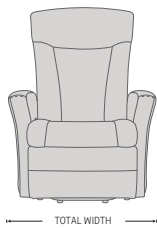

4 BUTTON REMOTE

Enjoy the flexibility of 4 buttons, up, down and return as well as controlling the back and footrest independently.

ADJUSTABLE HEAD AND NECK SUPPORT.

Exclusive adjustment system that allows your head and neck to rest in an infinite number of comfort positions. It can easily be adjusted by a handgrip.

See warranty policy for more details.

Integrated footstool

Effortless reclining

Adjustable head- and neck support

Lift chair

PRINCE MULTIFUNCTIONAL CHAIR

FUNCTIONS

INTEGRATED FOOTSTOOL

EFFORTLESS RECLINING

HEIGHT ADJUSTABLE HEAD AND NECK SUPPORT

LIFT CHAIR

DIMENSIONS

TOTAL WIDTH

TOTAL DEPTH

TOTAL DEPTH (reclined)

CHAIR SIZE	TOTAL WIDTH	TOTAL DEPTH	TOTAL HEIGHT	SEAT WIDTH	SEAT HEIGHT	SEAT DEPTH	TOTAL DEPTH (reclined)	WALL CLEARANCE REQUIREMENT
MF200 Prince standard size	76 cm / 29.9 in	90 cm / 35.4 in	103-142 cm / 40.5-55.9 in	49 cm / 19.2 in	47 cm / 18.5 in	55 cm / 21.6 in	173 cm / 68.1 in	40 cm / 15.7 in
MF201 Prince standard size with chaise	76 cm / 29.9 in	92 cm / 36.2 in	103-142 cm / 40.5-55.9 in	49 cm / 19.2 in	47 cm / 18.5 in	55 cm / 21.6 in	173 cm / 68.1 in	40 cm / 15.7 in
MF300 Prince large size	81 cm / 31.8 in	90 cm / 35.4 in	103-142 cm / 40.5-55.9 in	55 cm / 21.6 in	47 cm / 18.5 in	55 cm / 21.6 in	173 cm / 68.1 in	40 cm / 15.7 in
MF301 Prince large size with chaise	81 cm / 31.8 in	92 cm / 36.2 in	103-142 cm / 40.5-55.9 in	55 cm / 21.6 in	47 cm / 18.5 in	55 cm / 21.6 in	173 cm / 68.1 in	40 cm / 15.7 in

* The dimensions are approximate and may vary with +/-2cm

imgcomfort.com