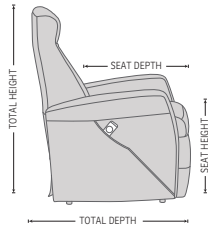

See warranty policy for more details.

Integrated footstool

Effortless reclining

Adjustable head- and neck support

Lift chair

PRINCE MULTIFUNCTIONAL CHAIR

FUNCTIONS

INTEGRATED FOOTSTOOL

EFFORTLESS RECLINING

HEIGHT ADJUSTABLE HEAD AND NECK SUPPORT

LIFT CHAIR

DIMENSIONS

TOTAL WIDTH

TOTAL DEPTH

TOTAL DEPTH (reclined)

CHAIR SIZE	TOTAL WIDTH	TOTAL DEPTH	TOTAL HEIGHT	SEAT WIDTH	SEAT HEIGHT	SEAT DEPTH	TOTAL DEPTH (reclined)	WALL CLEARANCE REQUIREMENT
MF200 Prince standard size	76 cm / 29.9 in	90 cm / 35.4 in	103-142 cm / 40.5-55.9 in	49 cm / 19.2 in	47 cm / 18.5 in	55 cm / 21.6 in	173 cm / 68.1 in	40 cm / 15.7 in
MF201 Prince standard size with chaise	76 cm / 29.9 in	92 cm / 36.2 in	103-142 cm / 40.5-55.9 in	49 cm / 19.2 in	47 cm / 18.5 in	55 cm / 21.6 in	173 cm / 68.1 in	40 cm / 15.7 in
MF300 Prince large size	81 cm / 31.8 in	90 cm / 35.4 in	103-142 cm / 40.5-55.9 in	55 cm / 21.6 in	47 cm / 18.5 in	55 cm / 21.6 in	173 cm / 68.1 in	40 cm / 15.7 in
MF301 Prince large size with chaise	81 cm / 31.8 in	92 cm / 36.2 in	103-142 cm / 40.5-55.9 in	55 cm / 21.6 in	47 cm / 18.5 in	55 cm / 21.6 in	173 cm / 68.1 in	40 cm / 15.7 in

* The dimensions are approximate and may vary with +/-2cm

imgcomfort.com