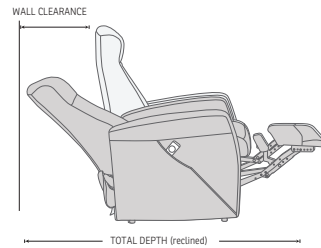

See warranty policy for more details.

Integrated footstool

Effortless reclining

Adjustable head- and neck support

Lift chair

PRINCE MULTIFUNCTIONAL CHAIR

FUNCTIONS

INTEGRATED FOOTSTOOL

EFFORTLESS RECLINING

HEIGHT ADJUSTABLE HEAD AND NECK SUPPORT

LIFT CHAIR

DIMENSIONS

TOTAL WIDTH

TOTAL DEPTH

TOTAL DEPTH (reclined)

CHAIR SIZE	TOTAL WIDTH	TOTAL DEPTH	TOTAL HEIGHT	SEAT WIDTH	SEAT HEIGHT	SEAT DEPTH	TOTAL DEPTH (reclined)	WALL CLEARANCE REQUIREMENT
MF200 Prince standard size	76 cm / 29.9 in	90 cm / 35.4 in	103-142 cm / 40.5-55.9 in	49 cm / 19.2 in	47 cm / 18.5 in	55 cm / 21.6 in	173 cm / 68.1 in	40 cm / 15.7 in
MF201 Prince standard size with chaise	76 cm / 29.9 in	92 cm / 36.2 in	103-142 cm / 40.5-55.9 in	49 cm / 19.2 in	47 cm / 18.5 in	55 cm / 21.6 in	173 cm / 68.1 in	40 cm / 15.7 in
MF300 Prince large size	81 cm / 31.8 in	90 cm / 35.4 in	103-142 cm / 40.5-55.9 in	55 cm / 21.6 in	47 cm / 18.5 in	55 cm / 21.6 in	173 cm / 68.1 in	40 cm / 15.7 in
MF301 Prince large size with chaise	81 cm / 31.8 in	92 cm / 36.2 in	103-142 cm / 40.5-55.9 in	55 cm / 21.6 in	47 cm / 18.5 in	55 cm / 21.6 in	173 cm / 68.1 in	40 cm / 15.7 in

* The dimensions are approximate and may vary with +/-2cm

imgcomfort.com