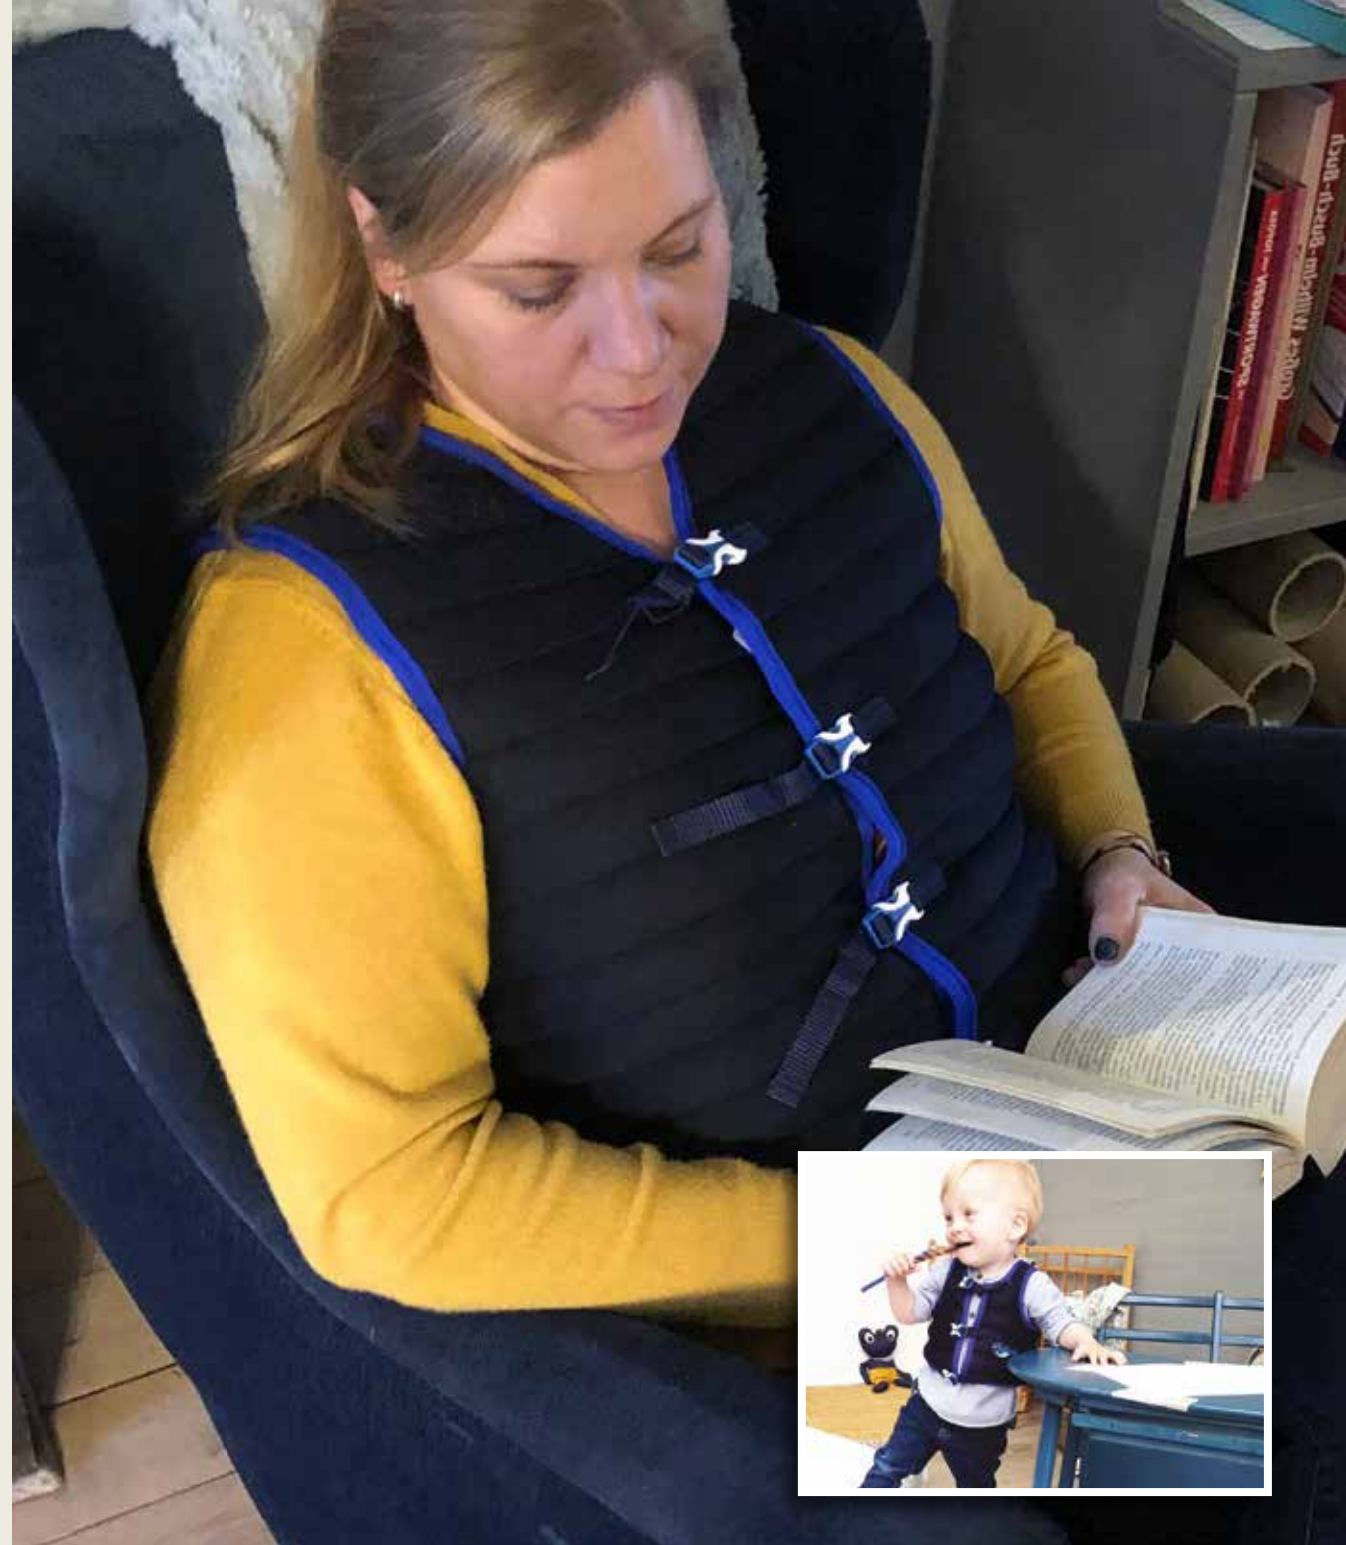

Elastik vest til børn og voksne
Vægt fra 1.2 - 5 kg.

Denne elastik vest giver et jævnt ensartet tryk på hele kroppen og kan justeres let ved hjælp af spændefunktionen foran. Vestens giver følelsen af tryghed og gør det muligt for barnet at mærke sig selv. Vesten kan have en positiv effekt på motoriske og kognitive udfordringer, samt en stigning i koncentrationen ved brug. Vesten er rengøringsvenlig. Se mere info. på hjemmesiden.

Elastic vest for children and adults
Weight from 1.2 - 5 kg.

This elastic weight vest provides an even and regular pressure across the entire body and can be easily adjusted using the front buckles. The vest gives the feeling of safety and allows the child to feel themselves. The vest can have a positive effect on motoric and cognitive challenges, as well as an increase in concentration when used. The vest is easy to clean

Elastik west für kinderen
Gewicht 1.2 - 5 kg.

Diese elastische Weste sorgt für einen gleichmäßigen Druck über den gesamten Körper und kann mit der vorderen Schnallefunktion einfach eingestellt werden. Die Weste gibt das Gefühl der Sicherheit und lässt das Kind sich mit ruhe fühlen. Die Weste kann sich positiv auf motorische und kognitive Herausforderungen auswirken sowie die Konzentration erhöhen, wenn sie verwendet wird.

Die Weste ist leicht zu reinigen.