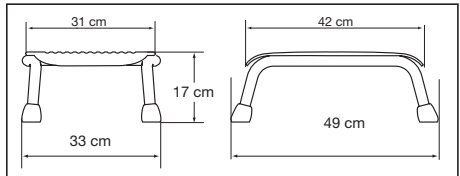

Vægt: 1,5 kg

Maks. brugervægt: 150 kg

Højde: 17 cm

ENGLISH

A new foot stool in modern, appealing design for use in bathrooms. The stool can be used as an aid to get in and out of the bathtub or as a support for your feet when you wash them.