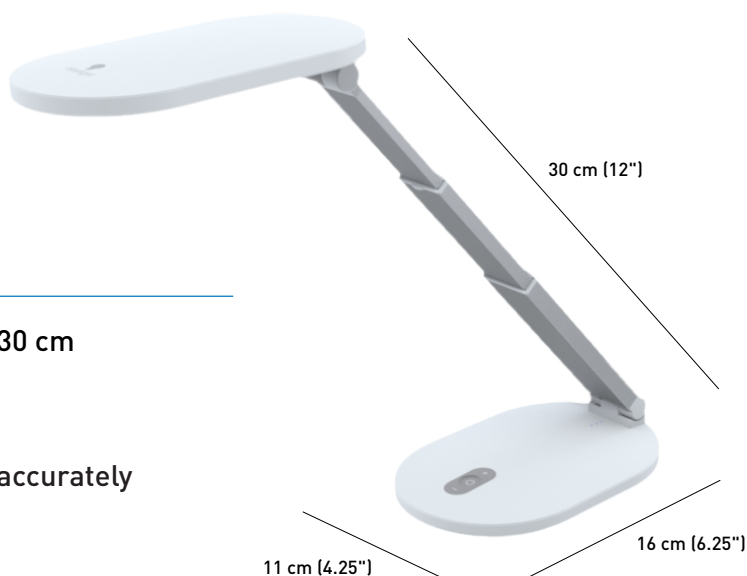

Foldi Go™

RECHARGEABLE TABLE LAMP

Fact Sheet

The Foldi Go is a rechargeable 'full size' desk lamp supplied with its very own carry case. Position the light exactly where you need it using the long, fully adjustable arm and rotatable shade. One full charge will give you up to 8 hours of consistent and continuous brightness and the handy battery power level indicator lights enable you to monitor the charge level at a glance.

LED 6,000 K daylight

Full size folding desk lamp

Supplied with carry case

LIGHT QUALITY

ERGONOMICS

DESIGN

daylightcompany.com

Foldi Go™

D35050

RECHARGEABLE TABLE LAMP

FEATURES

- Long, adjustable arm with maximum reach of 30 cm
- Rotating head to allow accurate positioning
- 4 brightness levels
- High quality LEDs with 95+ CRI to see colours accurately
- Battery power level indicator
- Supplied with carry-case
- USB adaptor and cable included
- Ideal for moving around the house or using on the go

SPECIFICATIONS

Product information

Weight	0.85 kg (1.9lb)
Colour	White/Grey
Cable length	1.5 m (59")

Light output

Light source	LED
Lumens	340 lm
Lux at 30 cm (12")	1,300 / 1,100 / 900 / 600
Colour temperature	6,000 K
CRI	95+
Energy consumption	5W