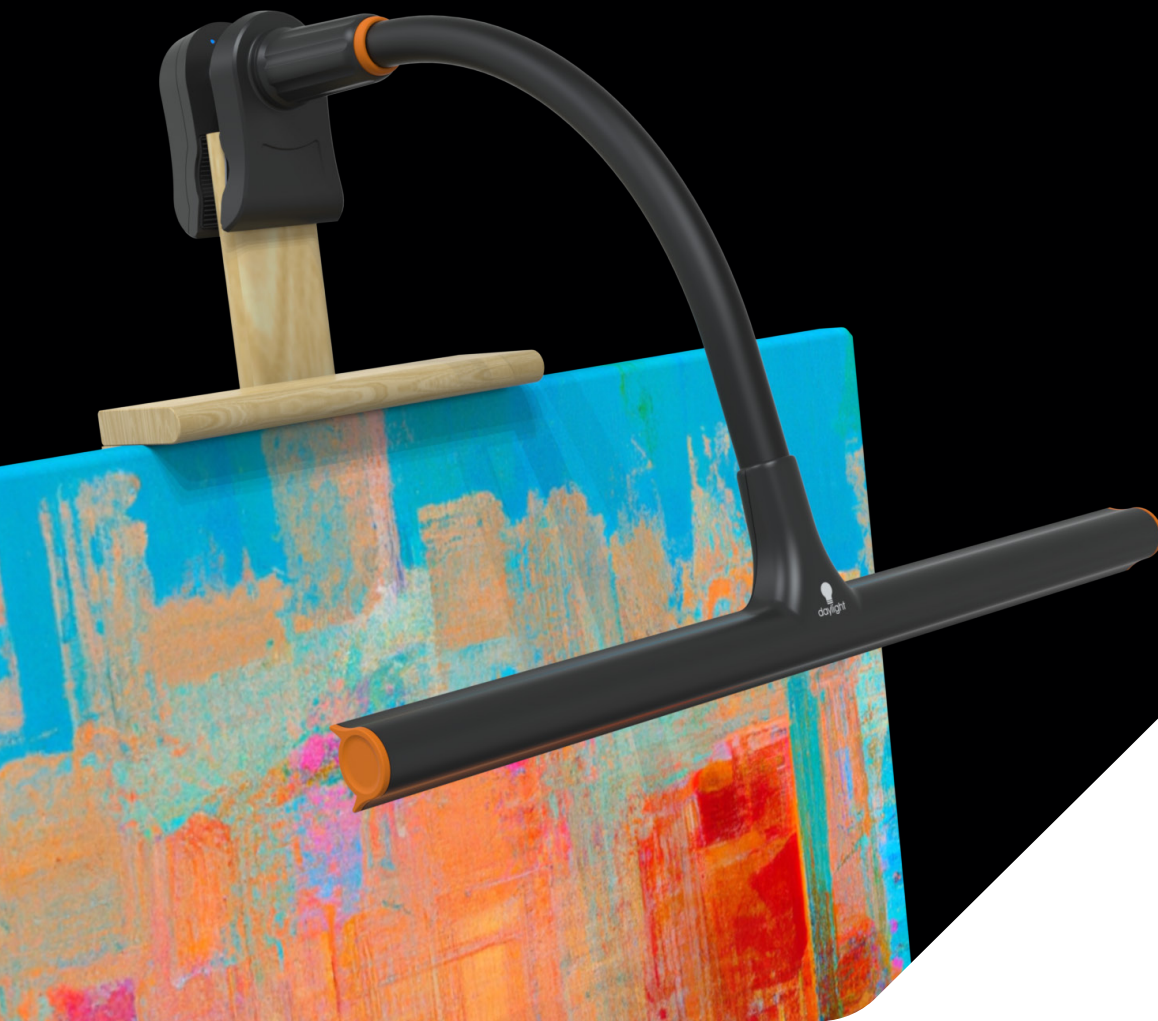

# Easel Lamp Go

PORTABLE LAMP

E31875

Fact Sheet

See every colour on your canvas like never before with the new Easel Lamp Go. Achieve superb colour reproduction with the premium 95+ CRI Daylight LEDs that are highly energy efficient and never need to be replaced. Eliminate shadows and glare with the easy to position shade, get the light exactly where you want it and adjust the brightness with a 3-Step dimmer.

Need light in your art class? Now you can with the internal battery allowing up to 4 hours of continuous and consistent brightness. Easel Lamp Go™ - the perfect painting companion.

---

1,000 lux at 30cm

## FEATURES

- Daylight 6,000K LEDs with 95+ CRI to see colours accurately at any time of day or night
- Easily adjustable brightness using the 3 steps dimmer switch
- Up to 4 hours of consistent and continuous brightness
- Rechargeable with any USB power source or power bank - 3m (118") long USB cable included
- Flexible arm to position shade and light spread exactly where you need it
- Adjustable clamp to fit any easel
- Premium quality LEDs last the life of the product – they never need replacing. No lightbulb needed.
- Soft travel bag included