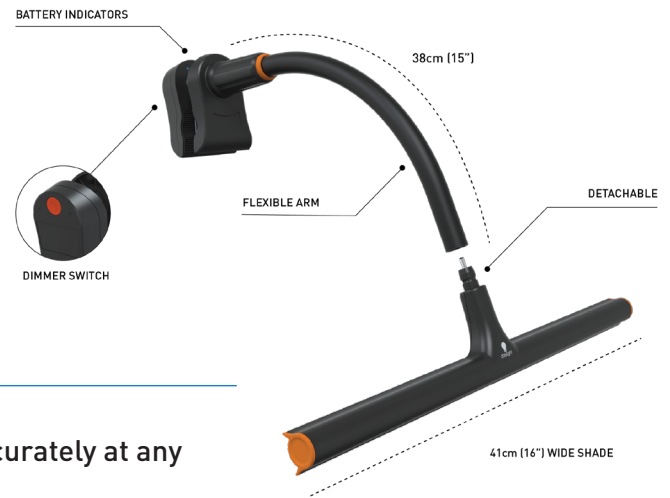

Need light in your art class? Now you can with the internal battery allowing up to 4 hours of continuous and consistent brightness. Easel Lamp Go™ - the perfect painting companion.

---

1,000 lux at 30cm

---

95+ CRI

---

6,000K Daylight

---

LIGHT QUALITY

ERGONOMICS

DESIGN

## FEATURES

- Daylight 6,000K LEDs with 95+ CRI to see colours accurately at any time of day or night
- Easily adjustable brightness using the 3 steps dimmer switch
- Up to 4 hours of consistent and continuous brightness
- Rechargeable with any USB power source or power bank - 3m (118") long USB cable included
- Flexible arm to position shade and light spread exactly where you need it
- Adjustable clamp to fit any easel
- Premium quality LEDs last the life of the product – they never need replacing. No lightbulb needed.
- Soft travel bag included