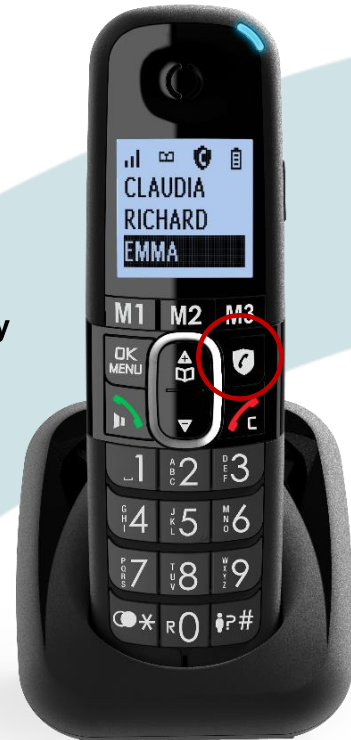

BigTel 1500

Call block key
dedicated

BigTel1500

BigTel1501

A DECT phone with comfort features and extra loud audio-boost and ringers

- One-touch audio-boost on handset side (+35dB)
- Extra loud ringers (up to 90dB)
- Call block function* with a dedicated key and an automatic mode: up to 100 entries!
- 3 direct memory keys (M1, M2, M3) on handset and on answer-phone base version
- Easy-to-use 30 minutes answering machine
- Large high quality full graphic display
- Hands-free function with adjustable volume
- Ergonomic big button keypad
- Hearing Aid Compatible

+35dB

90dB

BigTel 1500

Display

- High quality large graphic display, with names and numbers (FSTN): 4 lines dot-matrix
- Blue backlit display
- Time or handset name displayed in standby mode
- Call duration displayed during the conversation

Audio

- **Audio-Boost dedicated key on handset: +35dB**
- **Adjustable powerful ringer on handset: up to 90dB (5 levels + off)**
- Earpiece volume control (5 levels)
- 10 ringtones on handset: 6 classic and 4 polyphonic and 5 classic ringtones on base
- VIP function* (caller-dedicated ringtones)