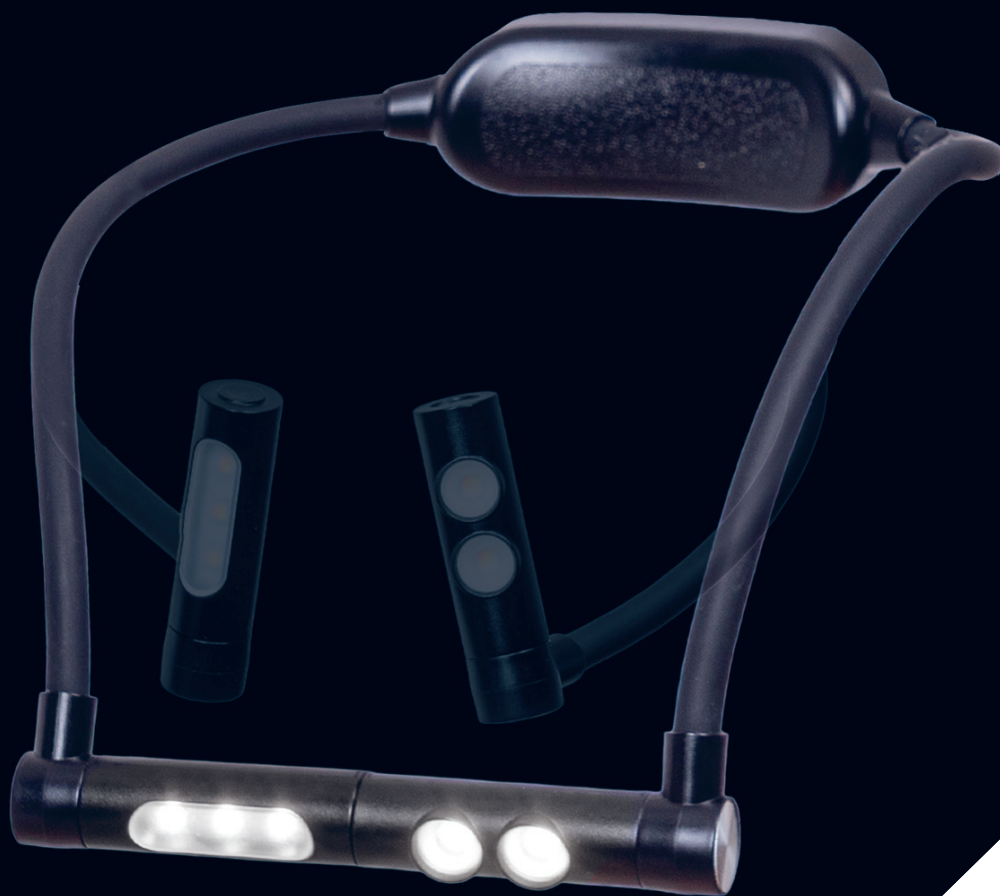

# DuoNeck Go™

E95001

PORTABLE NECK LIGHT

Fact Sheet

A portable neck light with twin adjustable lamp heads that ensure bright, even task lighting between two light modes – floodlight and spotlight. Switch between 3 colour temperatures and a memory dimming function that retains your light settings. Our flexible design and a U-shaped neck rest promotes optimum comfort for longer periods, and also boasts a long-lasting battery life of up to 8 hours on the brightest setting.

---

2 adjustable lamp heads

---

---

400 Lux at 30cm (12")

---

---

Floodlight & focused beam

## PORTABLE NECK LIGHT

## FEATURES

- 2 independently adjustable lamp heads with rotation capability of 270° and a magnetic clip design for increased stability
- Choose from alternative light modes – broad floodlight for coverage and spotlight for detailed tasks
- 3 colour temperatures - Daylight, Cool Light, and Warm Light options
- Stepless dimming with memory function - fully adjustable brightness and retains last used settings
- Flexible & ergonomic U-shape design for comfortable prolonged use
- Portable, hands-free convenience allows versatile usage for reading, task, or hobby lighting
- Rechargeable & long-lasting battery – up to 8 hours battery life on brightest setting, (up to 100 hours on lowest), and fully charged in 3.5 hours
- USB-C cable included for fast, convenient charging