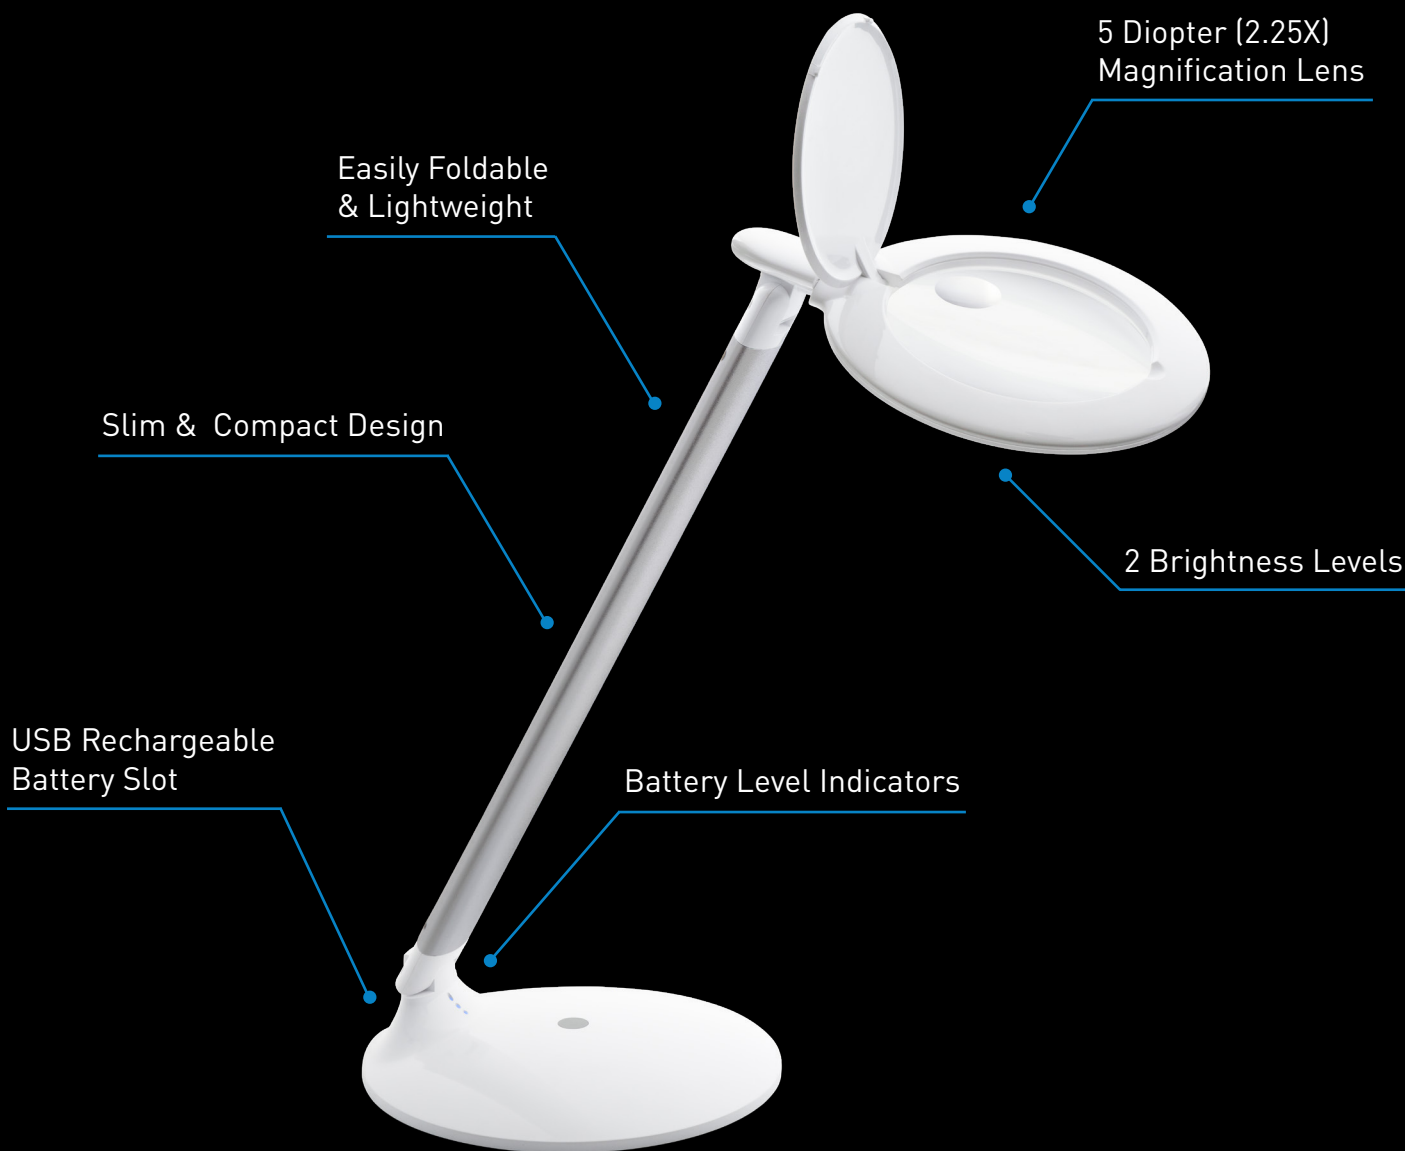

Halo Go™

RECHARGEABLE MAGNIFIER

Features Sheet
D25201

Easy Lens & Light Adjustment

Compact Design Folds Flat

FOCUSED PRECISION

Focus on the finest details
with 5 diopter (2.25X) magnification
and a 12 diopter (4.0X) inset lens.
No power source needed.

CONSISTENT BRIGHTNESS

Up to 8 hours of consistent and
continuous brightness.

COMPACT CONVENIENCE

Carry this compact companion and use
it anywhere thanks to its foldable design and
lens cover. Specially designed for on-the-go.