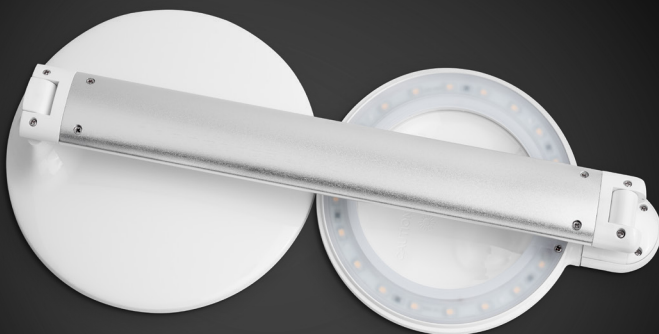

Halo Go™

RECHARGEABLE MAGNIFIER

Features Sheet
D25201

Easy Lens & Light Adjustment

Compact Design Folds Flat

FOCUSED PRECISION

Focus on the finest details
with 5 diopter (2.25X) magnification
and a 12 diopter (4.0X) inset lens.
No power source needed.

CONSISTENT BRIGHTNESS

Up to 8 hours of consistent and
continuous brightness.

COMPACT CONVENIENCE

Carry this compact companion and use
it anywhere thanks to its foldable design and
lens cover. Specially designed for on-the-go.