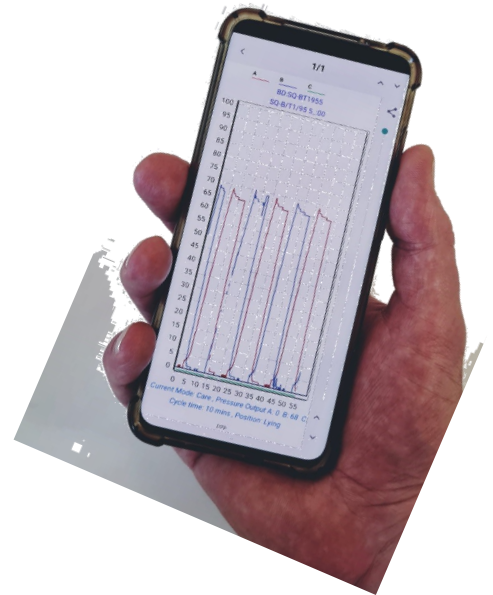

When connected a tracking record will shown on the graph (the two colours represent the different cells)

Cycle Time adjustment

Press the 'Clock' icon and an audible alarm will sound and the green light will move to the next setting (cycle time can be adjusted between 10 / 15 / 20 / 25 minutes)

Cell Lock-Off

Press the 'Cell Tilt' icon and an audible alarm will sound and the green light will move to the next setting (B / A & B / A)

History Records

Press the 'History Records' and select from the list to show the stored record

Connect

Access Stored History

Adjust Cycle Time

Adjust Cell function
A / B / A&B

VIKTA LTD

Unit 2 Edison Gate

West Portway

Andover