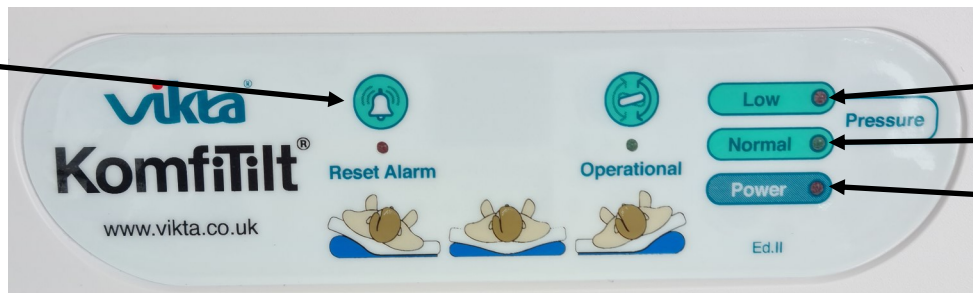

Cell A & B in normal rotation

Press the 'Reset Alarm' button again and hold down

The 'Power' green light will flash and the audible alarm will sound

Release the 'Reset Alarm' button and the KomfiTilt will function inflating cell A & B in the normal rotation

Press & hold