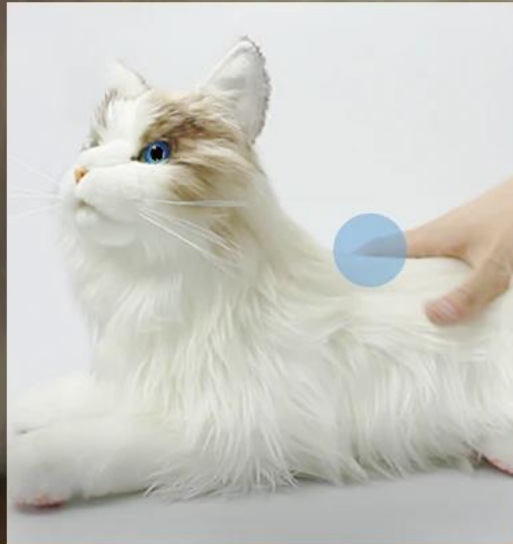

metaCat

A lifelike robot cat powered by AI.

MetaCat is a companion robot cat. As COVID-19 spreads across the globe, more and more people crave love and companionship. We designed metaCat so that people can avoid the anxiety of being lonely even if they don't have a real pet.

metaCat

A lifelike robot cat powered by AI

EXPRESSIVE FEATURES:

Interactive

You can touch its head, chin, and back. After touching it can feel your touch and interact with you.

Lifelike

Realistic Meow & Purr you can feel;
Breathable eyes can wink, blink, and shrink;
High simulation fur, smooth and skin-friendly.

Active

3 DOF movement on head and Tail

metaCat

A smart robotic cat can feel your love

Touch Feel your touch and interact with you

A robot cat just like real.

Meow and Vibration Realistic Meow & Purr you can FEEL

Realistic Meow & Purr you can FEEL

High simulation fur, smooth and skin-friendly

Breathable eyes can wink, blink, and shrink.

AI powered interaction and motion

Deep learning based animal motion and interaction