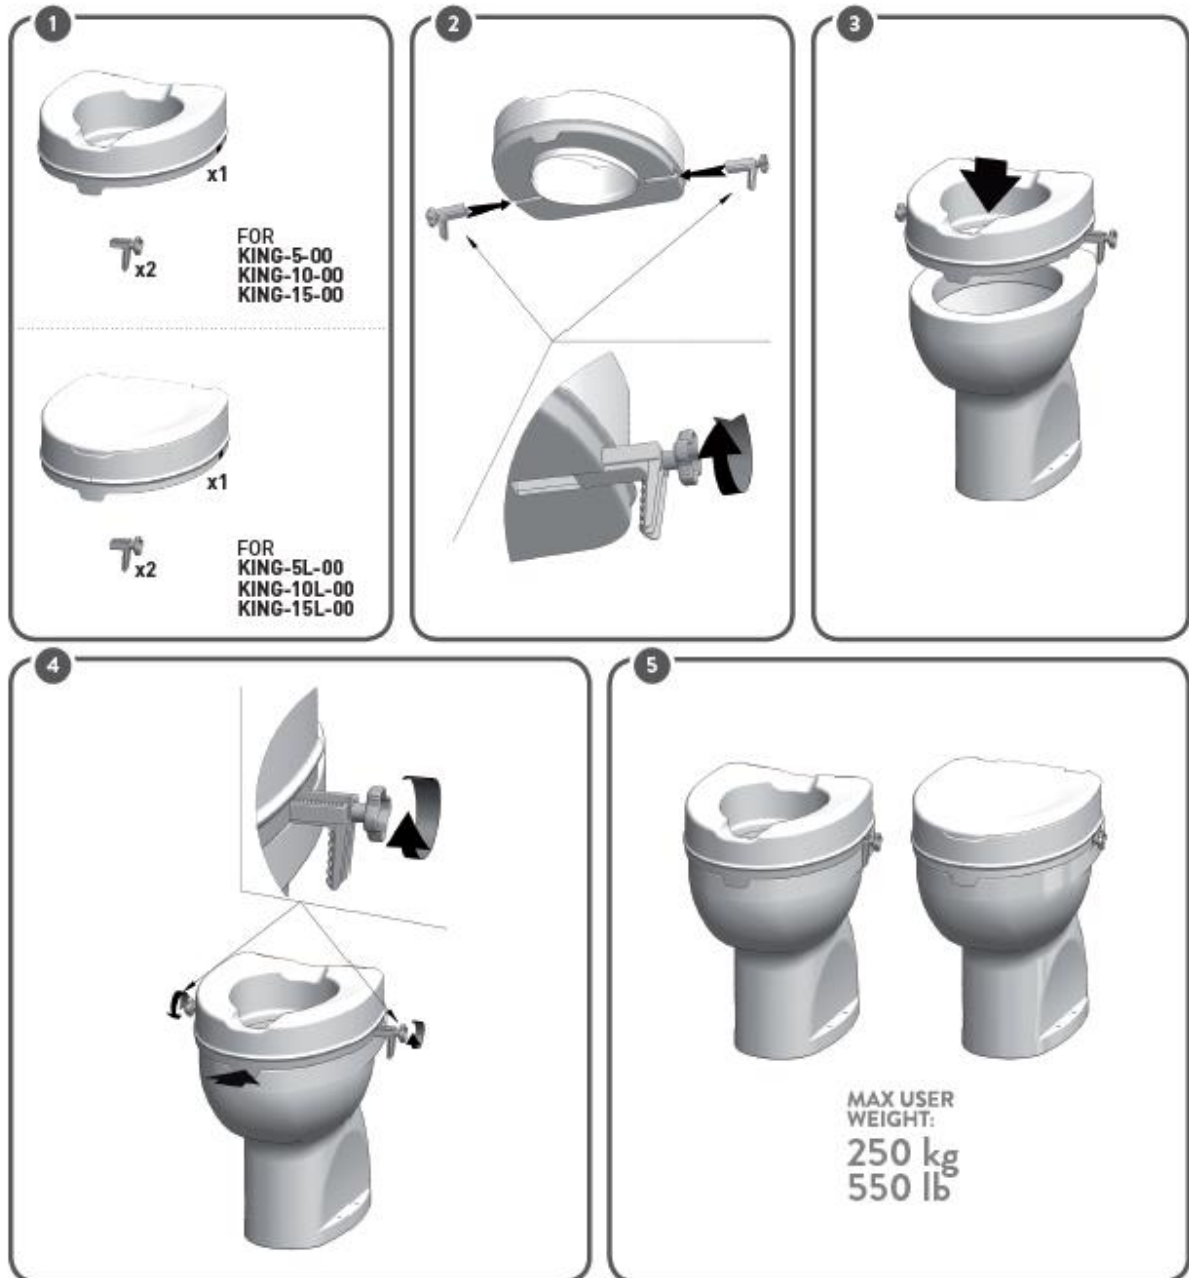

Quickguide Basic toiletforhøjer uden låg

KING-5-00 - KING-10-00 - KING-15-00 - KING-5L-00 - KING-10L-00 - KING-15L-00

RAISED TOILET SEAT WITH LOCKING SYSTEM

MADE IN ITALY

08/01/2021/02