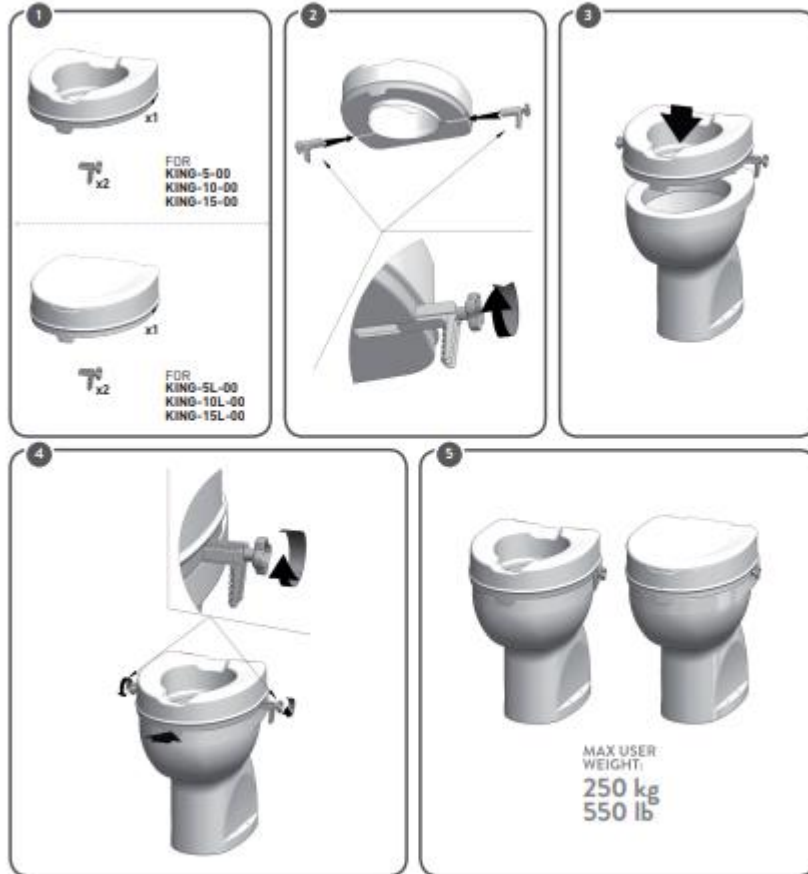

# Quickguide Basic toiletforhøjer med låg 10-15 cm

KING-5-00 - KING-10-00 - KING-15-00 - KING-5L-00 - KING-10L-00 - KING-15L-00

## RAISED TOILET SEAT WITH LOCKING SYSTEM

MADE IN ITALY

2 YEARS GUARANTEE