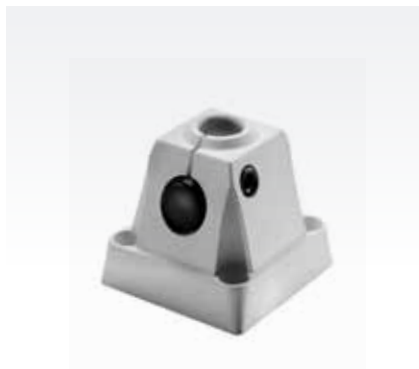

## Extension arm

- for VISIANO 20, VISIANO 10, HALUX N50 / N30, OPTICLUX 10
- for luminaires with 16 mm pin attachment

# ACCESSORIES

for luminaires with 16 mm pin attachment

## Table clamp

for VISIANO 20, VISIANO 10,  
HALUX N50 / N30, OPTICLUX, AMALIA

## Universal mount

for VISIANO 20, VISIANO 10,  
HALUX N50 / N30, OPTICLUX, AMALIA