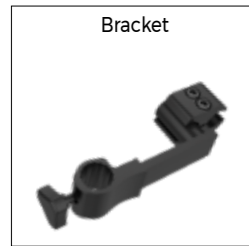

Drag Brake with PUR wheels and silver rims

Drag brake to adapt the rollator to the walking speed of the user

Infusion stand incl. standard holder

The position of the hooks can be changed, instead of 180° to 90° (see photo)

1

Bracket

Holder incl. clamp for infusion stand

Bracket

Holder for umbrella and infusion stand

Fixing rods without bag holder and without "Click & Safe" Locking

Designed for users who do not want to carry a bag with them