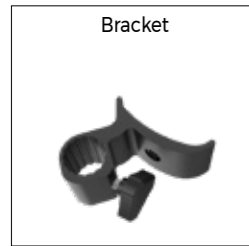

Drag brake with TPE wheels and silver rims

Drag brake to adapt the rollator to the walking speed of the user

Drag Brake with PUR wheels and black rims

Drag brake to adapt the rollator to the walking speed of the user

Drag Brake with PUR wheels and silver rims

Drag brake to adapt the rollator to the walking speed of the user

Infusion stand incl. standard holder

The position of the hooks can be changed, instead of 180° to 90° (see photo)

1

Bracket

Holder incl. clamp for infusion stand

Bracket

Holder for umbrella and infusion stand

Fixing rods without bag holder and without "Click & Safe" Locking

Designed for users who do not want to carry a bag with them