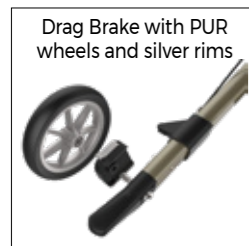

Drag brake with TPE wheels and silver rims

Drag brake to adapt the rollator to the walking speed of the user

Drag Brake with PUR wheels and black rims

Drag brake to adapt the rollator to the walking speed of the user