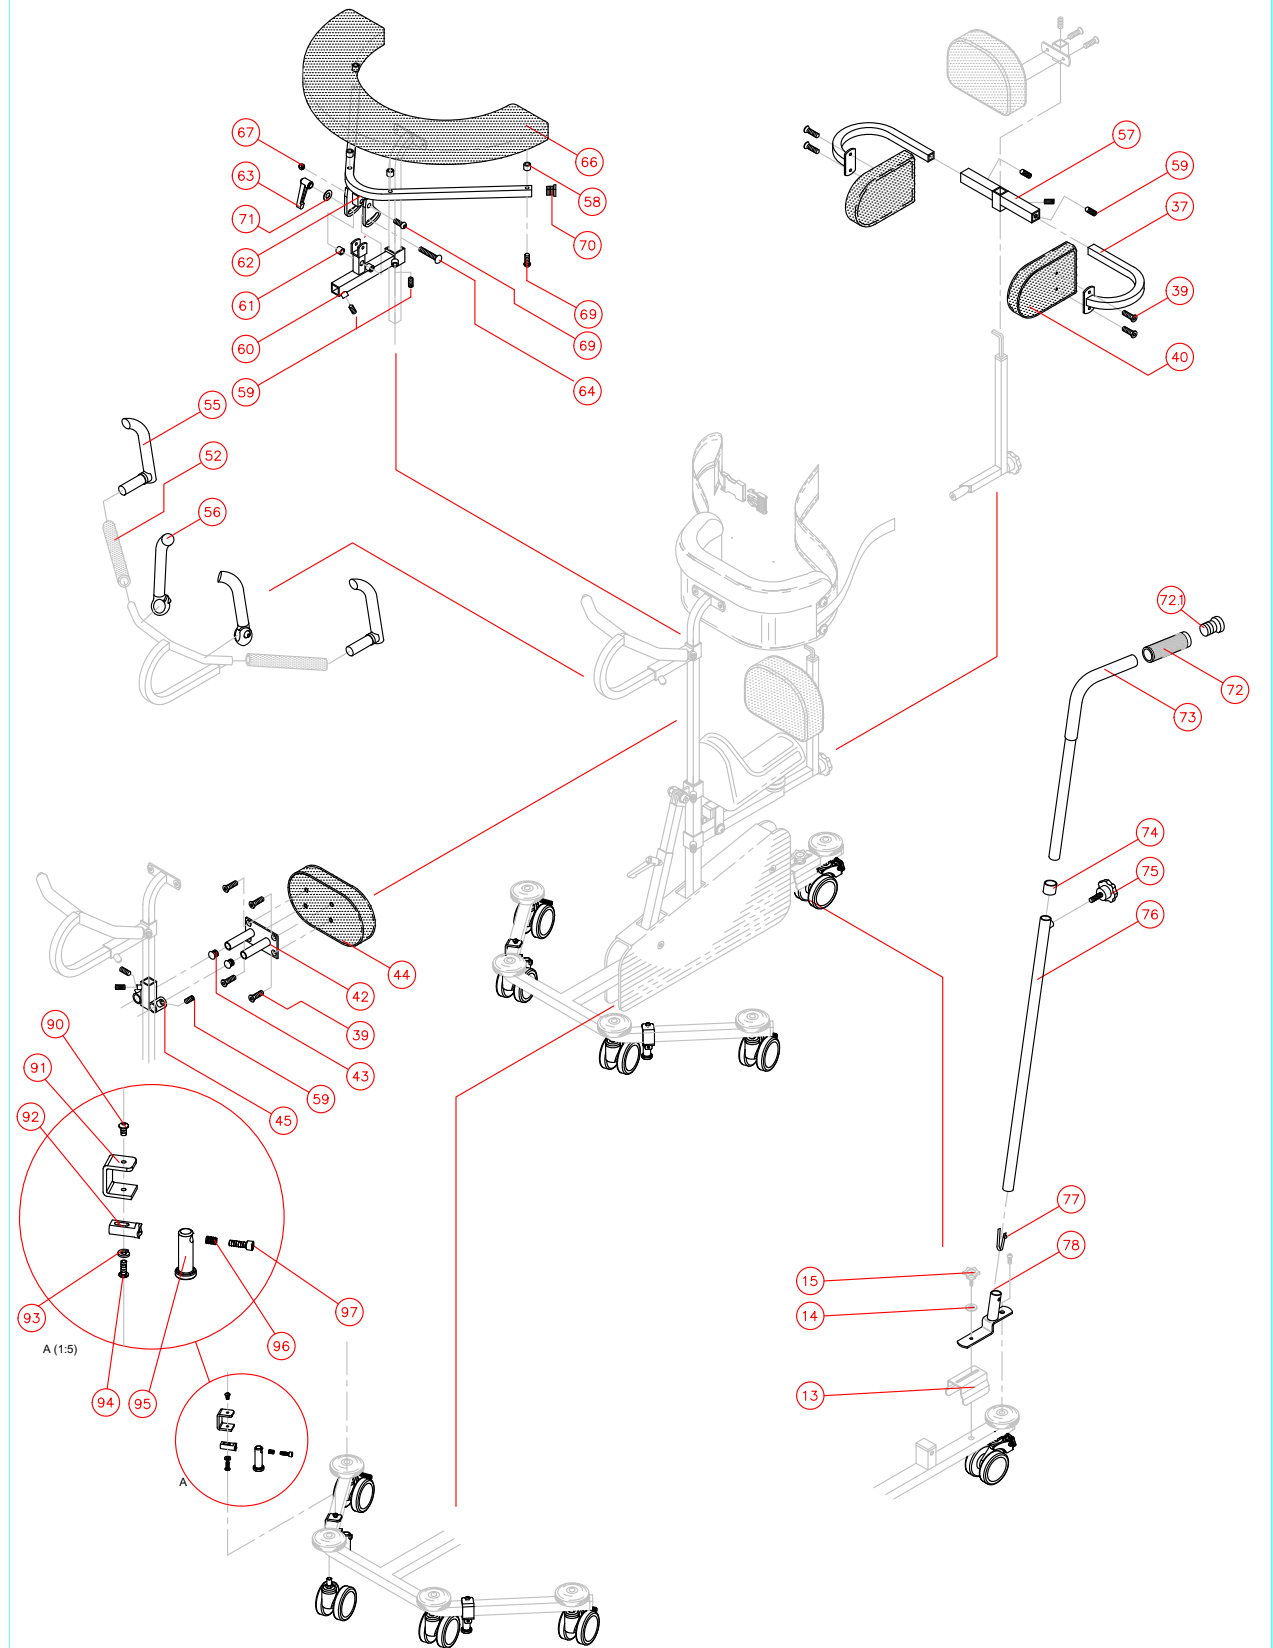

Accessories for size 1+2

rev. C

PARALLELVEJ 3
8751 GEDVED
TEL. 79 68 58 88

PONY
SIZE 1 & 2
ACCESSORIES

79101

A3/110

Item numbers for accessories Pony size 1+2

Position	No.	Description	Quantity	Unit of Measure	Ean code
13*	80328-44	WHEELSTOP, NEW MODEL, PONY 1	1	PCS	5707292382399
	80328	WHEELSTOP, PONY SIZE 2	1	PCS	5707292377869
14	1102900	FAZET WASHER 5 MM	1	PCS	5707292140272
15	3551600	M5x16 BLACK FINGER GRAP	1	PCS	5707292147165
37	81861	PELOT BRACE PONY 0+1+2+3	2	PCS	5707292119322
39	0641600	BUTTON HEAD SCREW 6x16	4	PCS	5707292139269
40	6175231	PUR SIDESTØTTE STR.1&2, PONY	2	PCS	5707292189424
42*	81833	MOUNTING F/ABDOMENSUPPORT,PONY	1	PCS	5707292119063
	81832	HOLDER F/ABDOMENSUPPORT,PONY 2	1	PCS	5707292119056
43	2501600	FERRULE D15x1,0 BLACK	2	PCS	5707292143969
44	6175221	PUR MAVEPLADE STR.1&2, PONY	1	PCS	5707292189400
45*	81838-44	HOLDER FOR ABDOMINAL CUSHION	1	PCS	5707292229359
	81833	MOUNTING F/ABDOMENSUPPORT,PONY	1	PCS	5707292119063
52	2500650	PLASTIC GRIPS BLACK 200MM.LONG	2	PCS	5707292143839
55	3503700	ALLOY BAR END, SKI TYPE	1	SET	5707292147073
56	3503600	ALLOY BAR END,INSERT TYPE	1	SET	5707292147066
57*	81852-44	HOLDER FOR PELOT, PONY 1	1	PCS	5707292229427
	81822	PELOT HOLDER, PONY 2	1	PCS	5707292118967
58	81610	DISTANCE BUSH	4	PCS	5707292117014
59	0808020	STAINLESS STOPSCREW,M8x12	3	PCS	5707292140074
60*	81839-44	TUPE FOR HANDBRACE PONY 1	1	PCS	5707292229373
	81840	YDERRØR F/STYR ARMPL.STR.2	1	PCS	5707292119124
61	81798	AFSTANDSSTYKKE,BORD PONY	2	PCS	5707292118745
62*	81834	BØJLE F/ARMSTØTTE STR.0+1	1	PCS	5707292119070
	81835	BØJLE F/ARMSTØTTE STR.2	1	PCS	5707292119087
63	3502300	TIGHTENING HANDLE 65MM M8 BUSH	1	PCS	5707292146885
64	1905700	BRÆDDEBOLT M8x65 FZB U/MØTRIK	1	PCS	5707292142351
66*	6175235	PUR ARMSTØTTE STR PONY 0&1	1	PCS	5707292189431
	6175236	PUR ARMSTØTTE STR PONY 2	1	PCS	5707292189448
67	1606500	LOCK NUT 6 MM	1	PCS	5707292141361
69	0645630	BUTTON HEAD SCREW 6x30 BLACK	5	PCS	5707292139320
70	2504000	FERRULE E15x1,0-2,0 INT.BLACK	2	PCS	5707292144102
71	1102000	PLANING WASHER 8MM	1	PCS	5707292140227
72	2500612	GRIPS OPEN-END TYPE	1	PCS	5707292143778
72.1	2503010	FERRULE d22x1,8-3,5, black	1	PCS	5707292357632
73	81803	HÅNDBØJLE FOR PONY	1	PCS	5707292118790
74	2503000	FERRULE D22x1,0-2,0 INT.BLACK	1	PCS	5707292144041
75	3502516	TIGHTENING HANDLE 45MM M8x16	2	PCS	5707292146915
76	81804	SKUBBESTANG FOR PONY	1	PCS	5707292118806
77	6153500	KNOB SPRING 0,5x6,5 MM.	1	PCS	5707292188571
78	81805	MOUNTING FOR PUSHBRACE PONY	1	PCS	5707292118813
90	0631980	BUTTON HEAD M6x8, BLACK	2	PCS	5707292386366
91	82638	HOLDER FOR DIRECTION LOCK	2	PCS	5707292385024
92	82637	STEER FOR DIRECTIONPAWL, PONY	2	PCS	5707292384997
93	1100800	CENTER SPRING WASHER 6MM	2	PCS	5707292140166
94	0641600	BUTTON HEAD SCREW 6x16	2	PCS	5707292139269
95	82635	PAWL FOR DIRECTION CONTROL	2	PCS	5707292385000
*CHOOSE SIZE