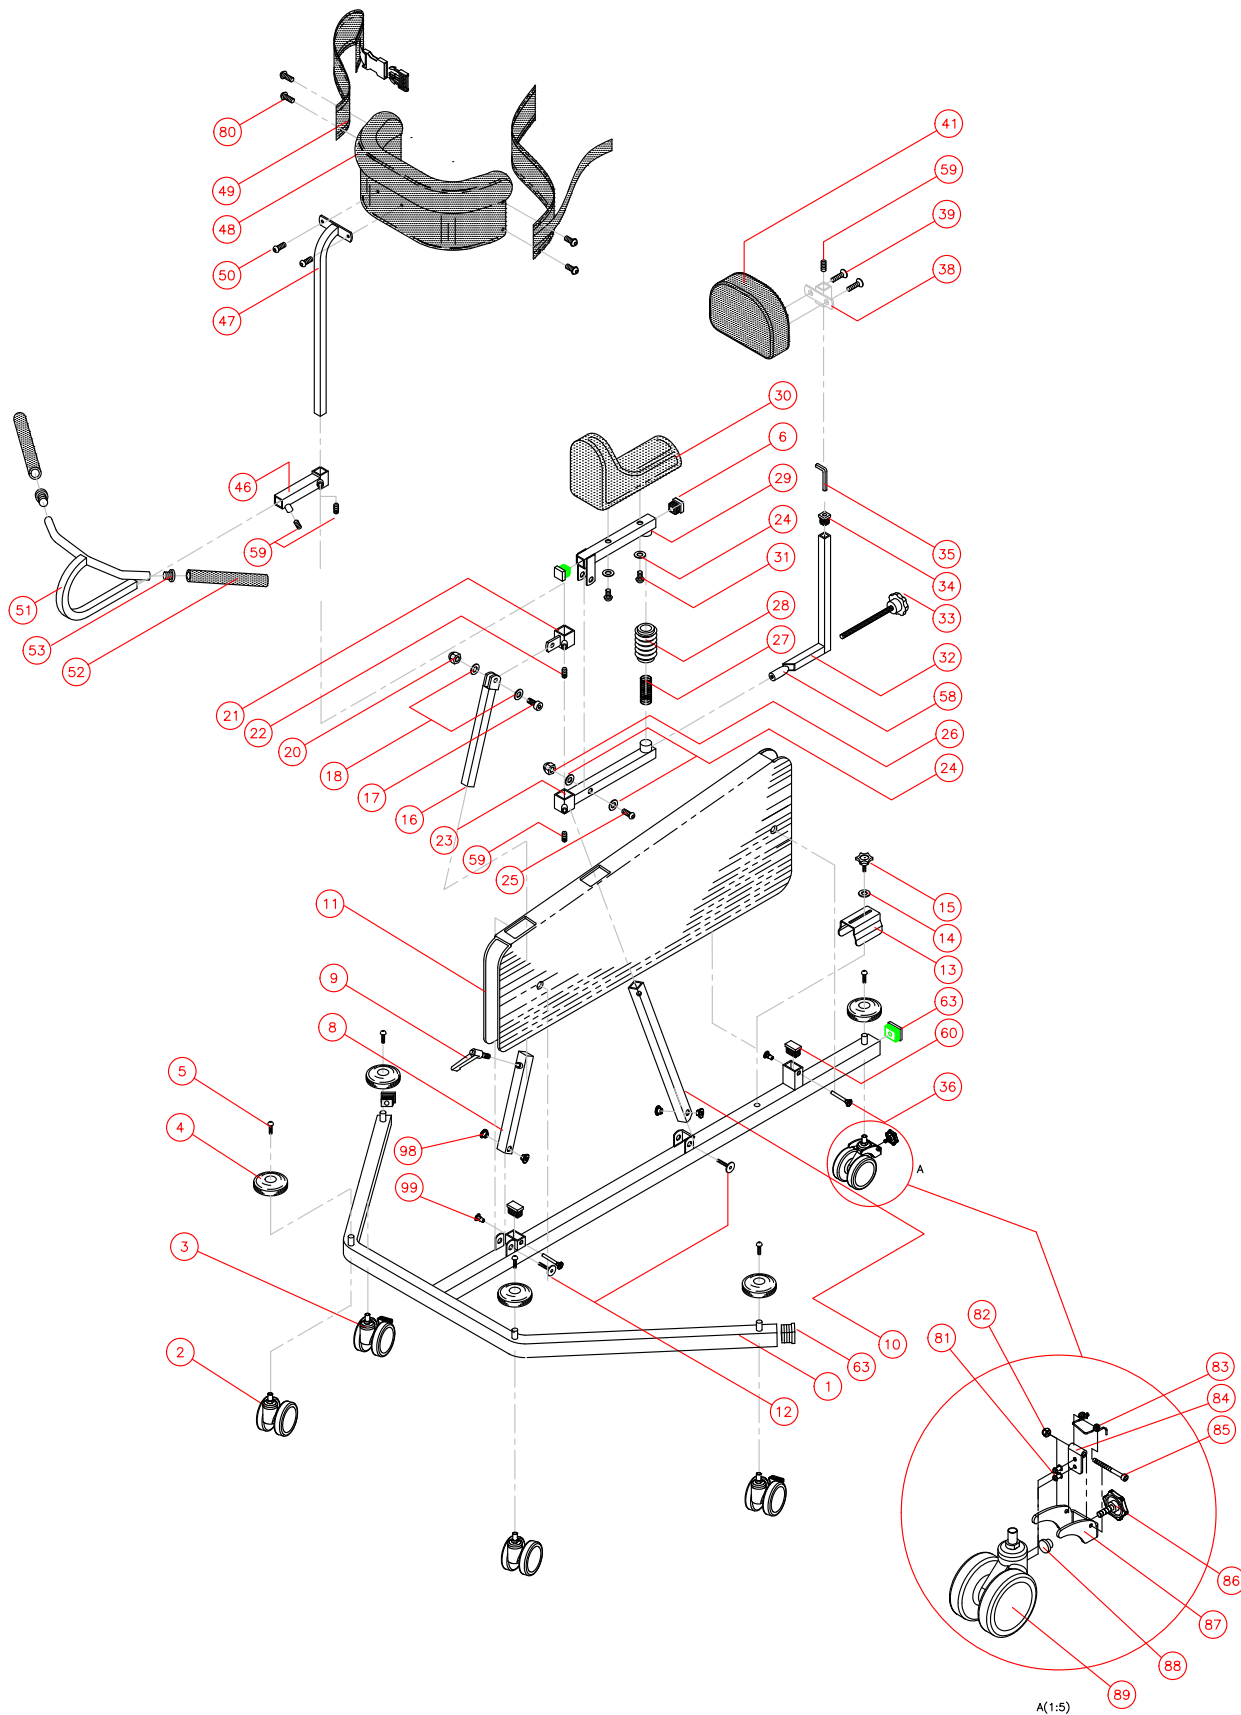

Pony size 3

rev. B		PARALLELVEJ 3 8751 GEDVED TEL.79 68 58 88	PONY SIZE 3	Tegn. IDA Date: 07-03-98 Godkend.: Date:	Tegn. nr.: 79095	A3/1:10