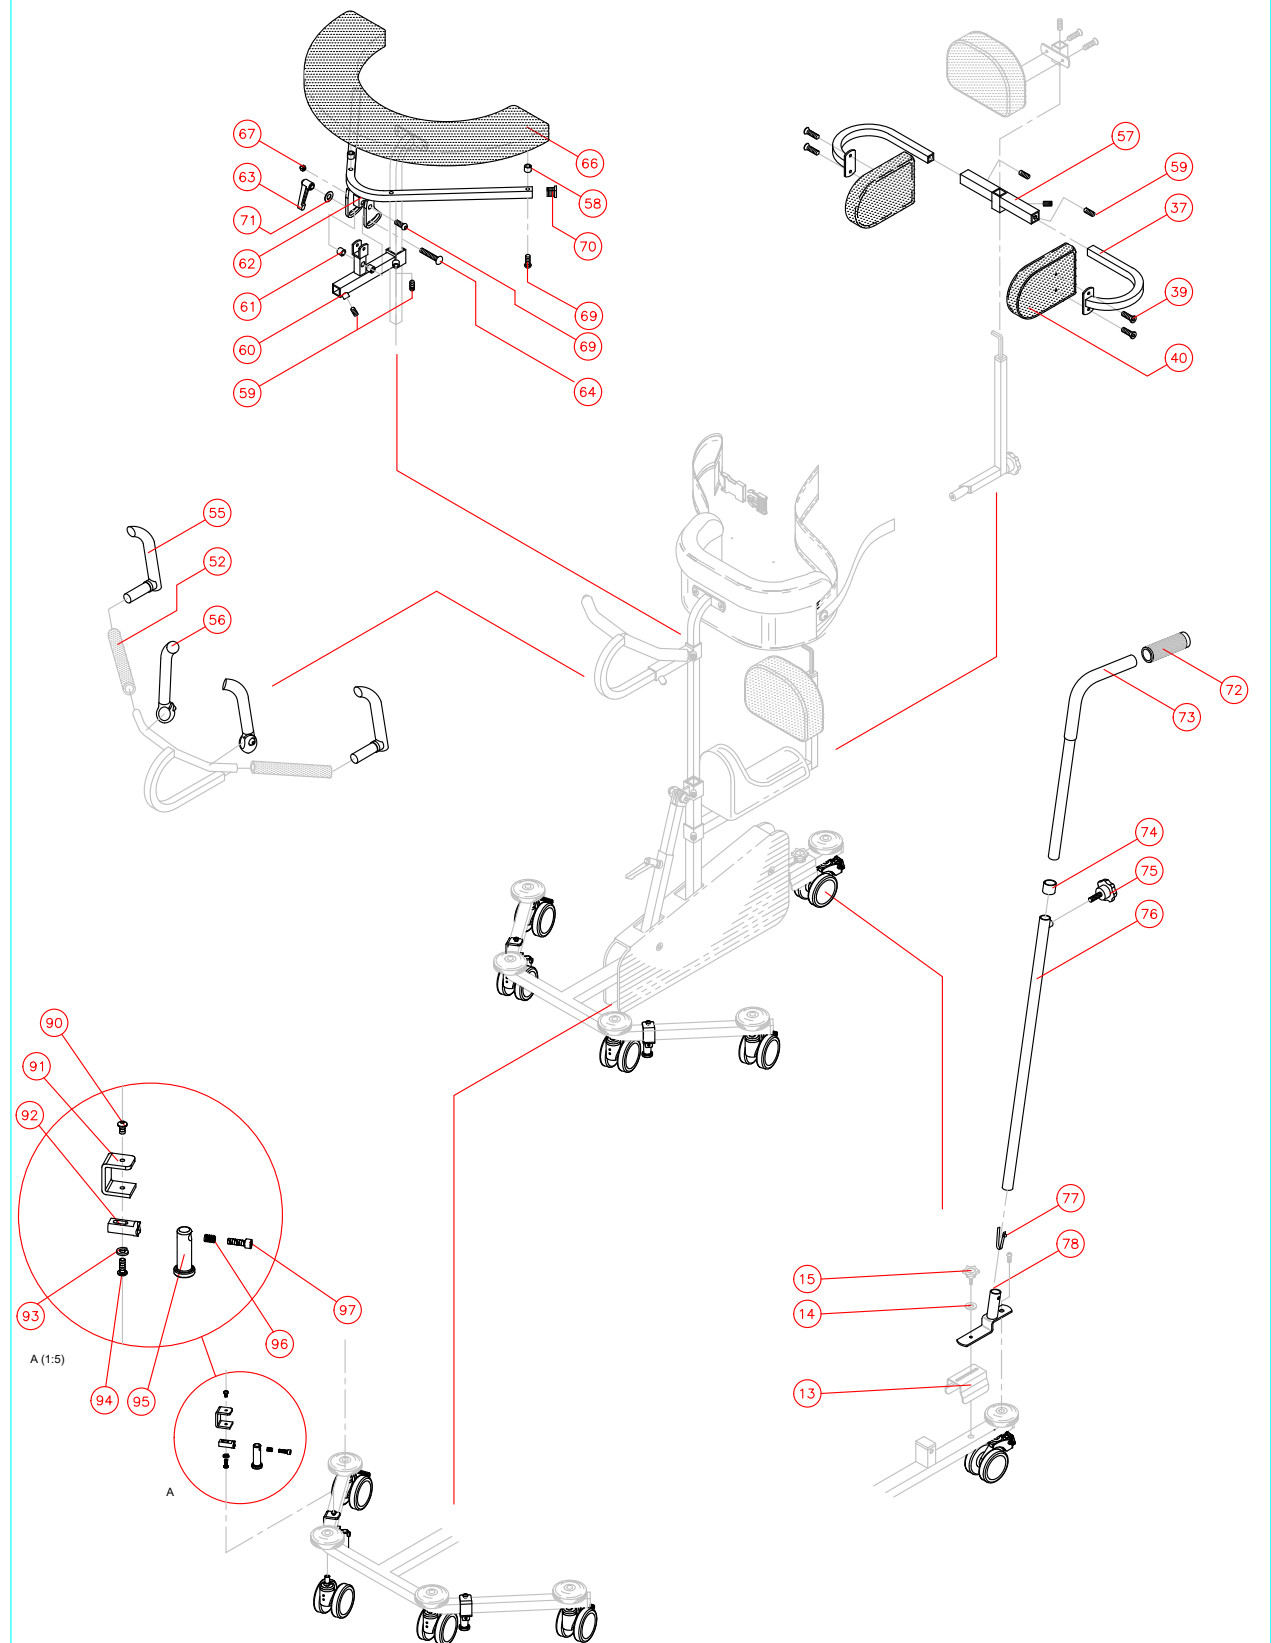

Accessories for Pony size 0

A (1:5)

A

rev. C		PARALLELVEJ 3 8751 GEDVED TEL: 79 68 58 88	PONY SIZE 0 ACCESSORIES	Tegn.: MH Dato: 11-03-97 Projekt: FS1 Dato: 22-06-10 Custumer: Dato:	Tegn. nr.: 79106	A3/1:10