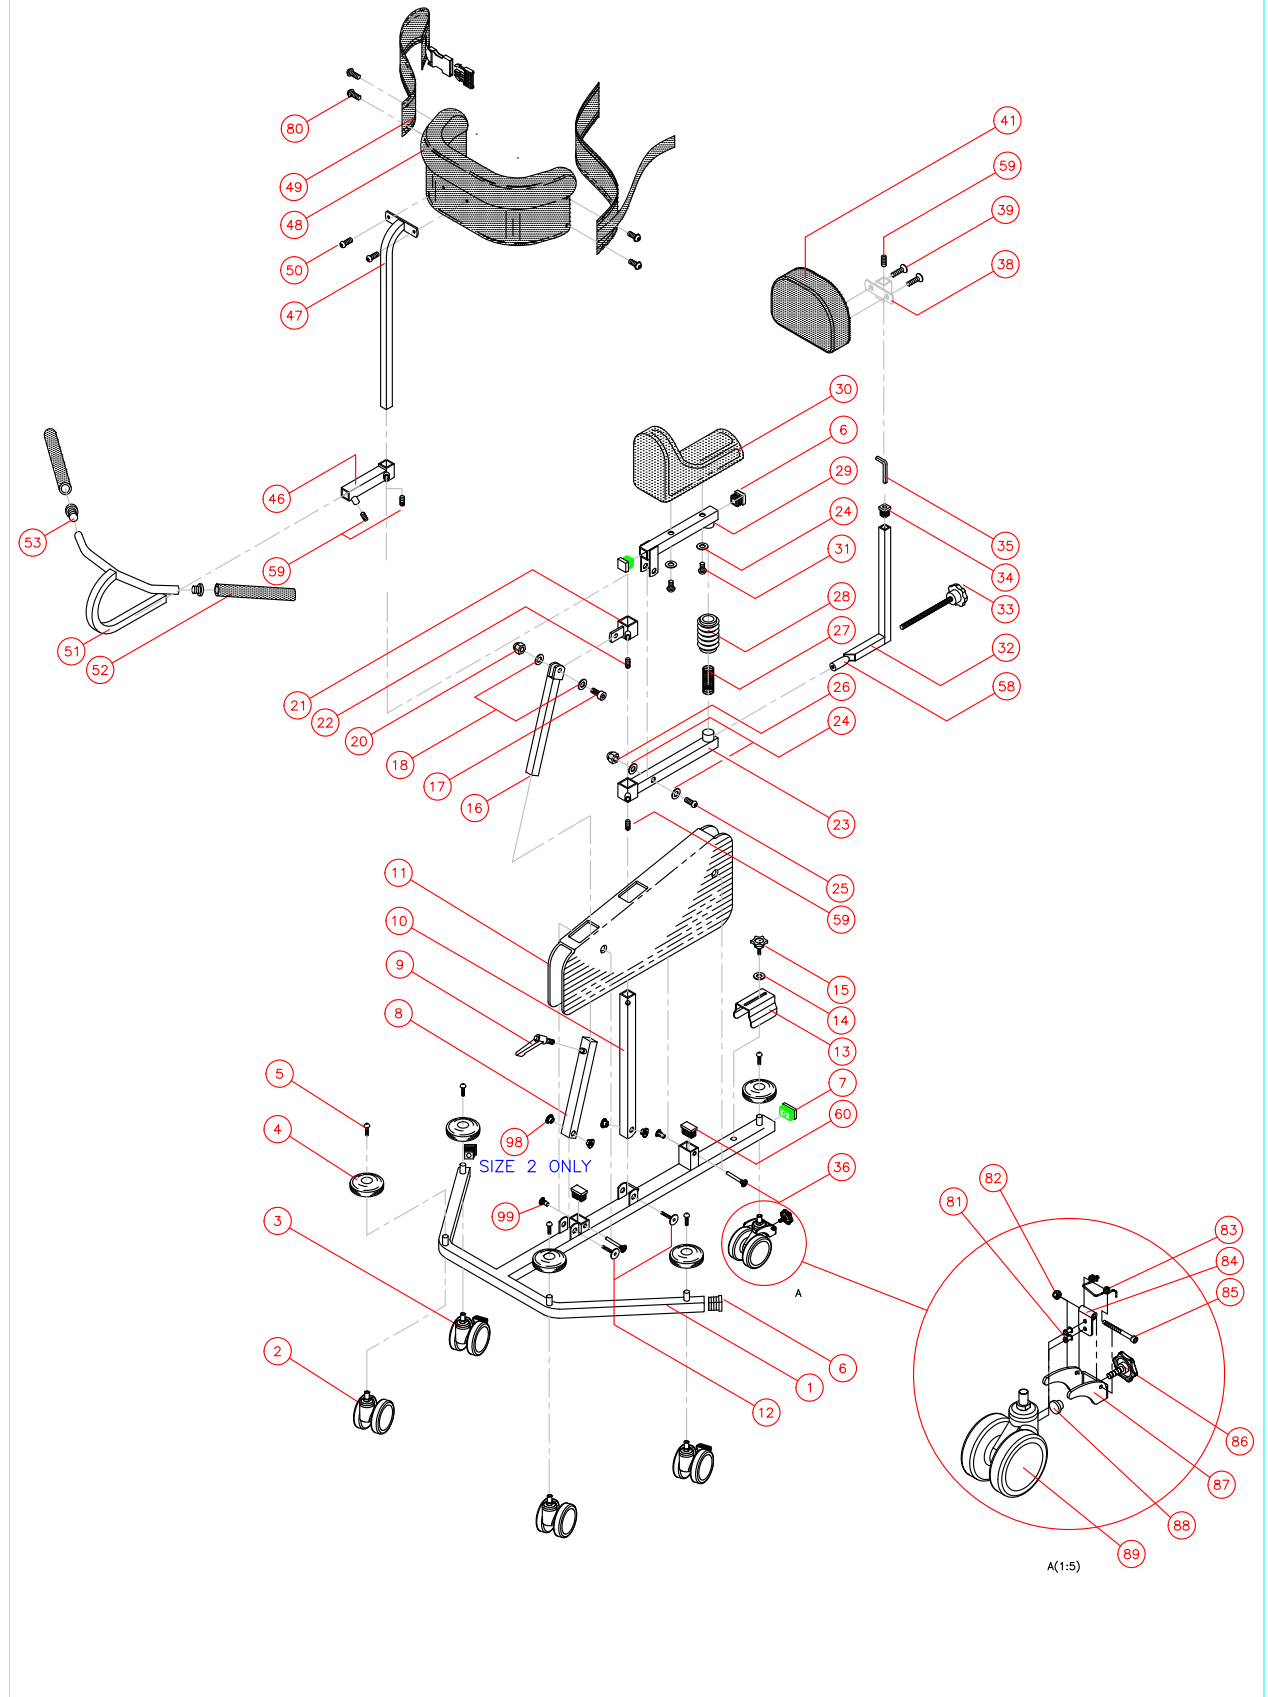

Pony size 1+2

rev. B		PARALLELVEJ 3 8751 GEDVED TEL: 79 68 58 88	PONY SIZE 1 & 2	Tegn. nr.: 102-08-95	Tegn. nr.: 79100	43/110