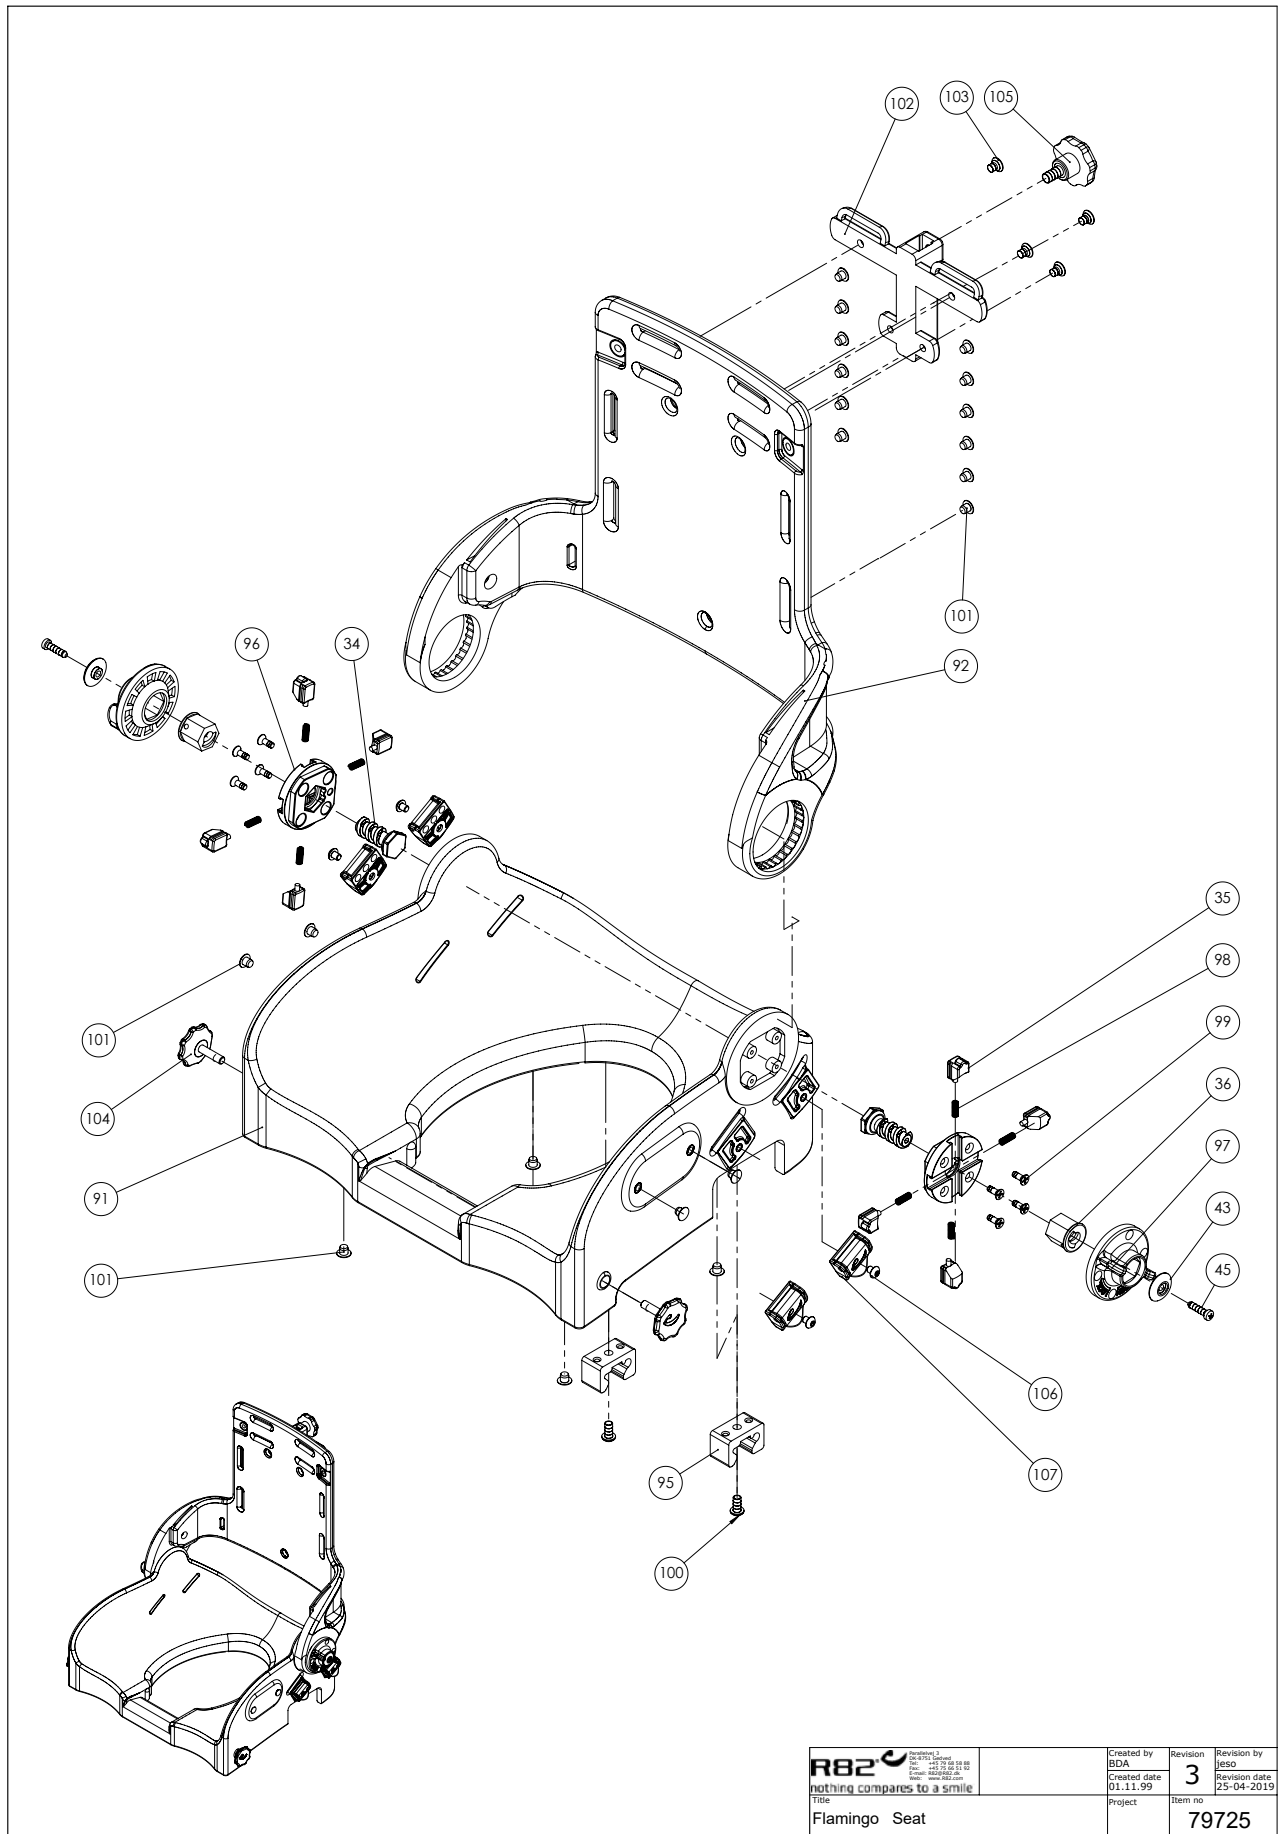

R82 A/S nothing compares to a smile	Created by BDA	Revision 3	Revision by jeso	
	Created date 01.11.99	Revision date 25-04-2019	Item no. 79725	
Title Flamingo Seat		Project	Item no. 79725