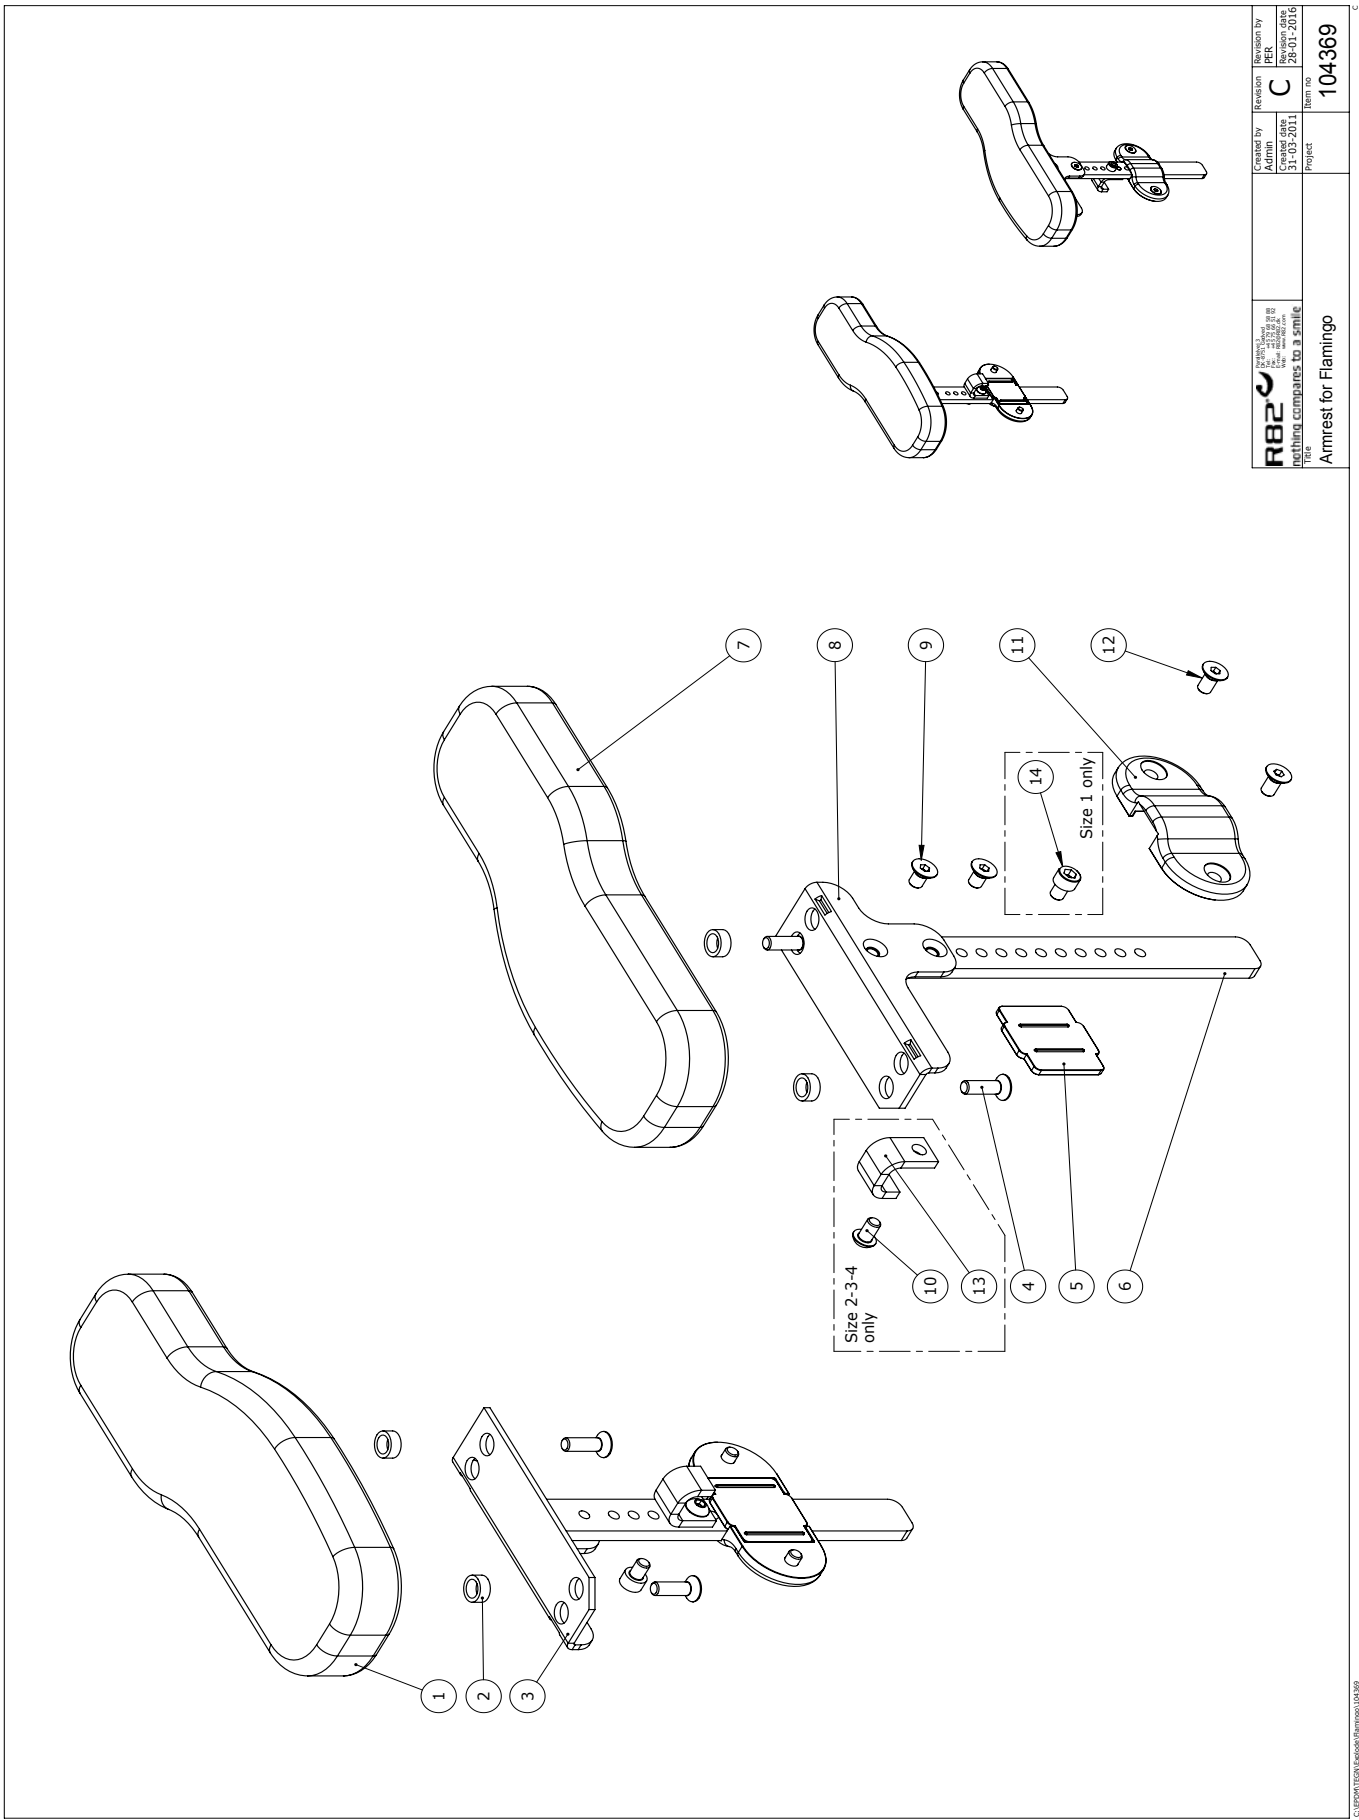

R82	Checked by Admin	Revision by PER
	Created date 31-03-2011	Revision date 28-01-2016
Title Armrest for Flamingo		Item no. 104369

C:\PDP\TICOM\workspace\flamingo\104369