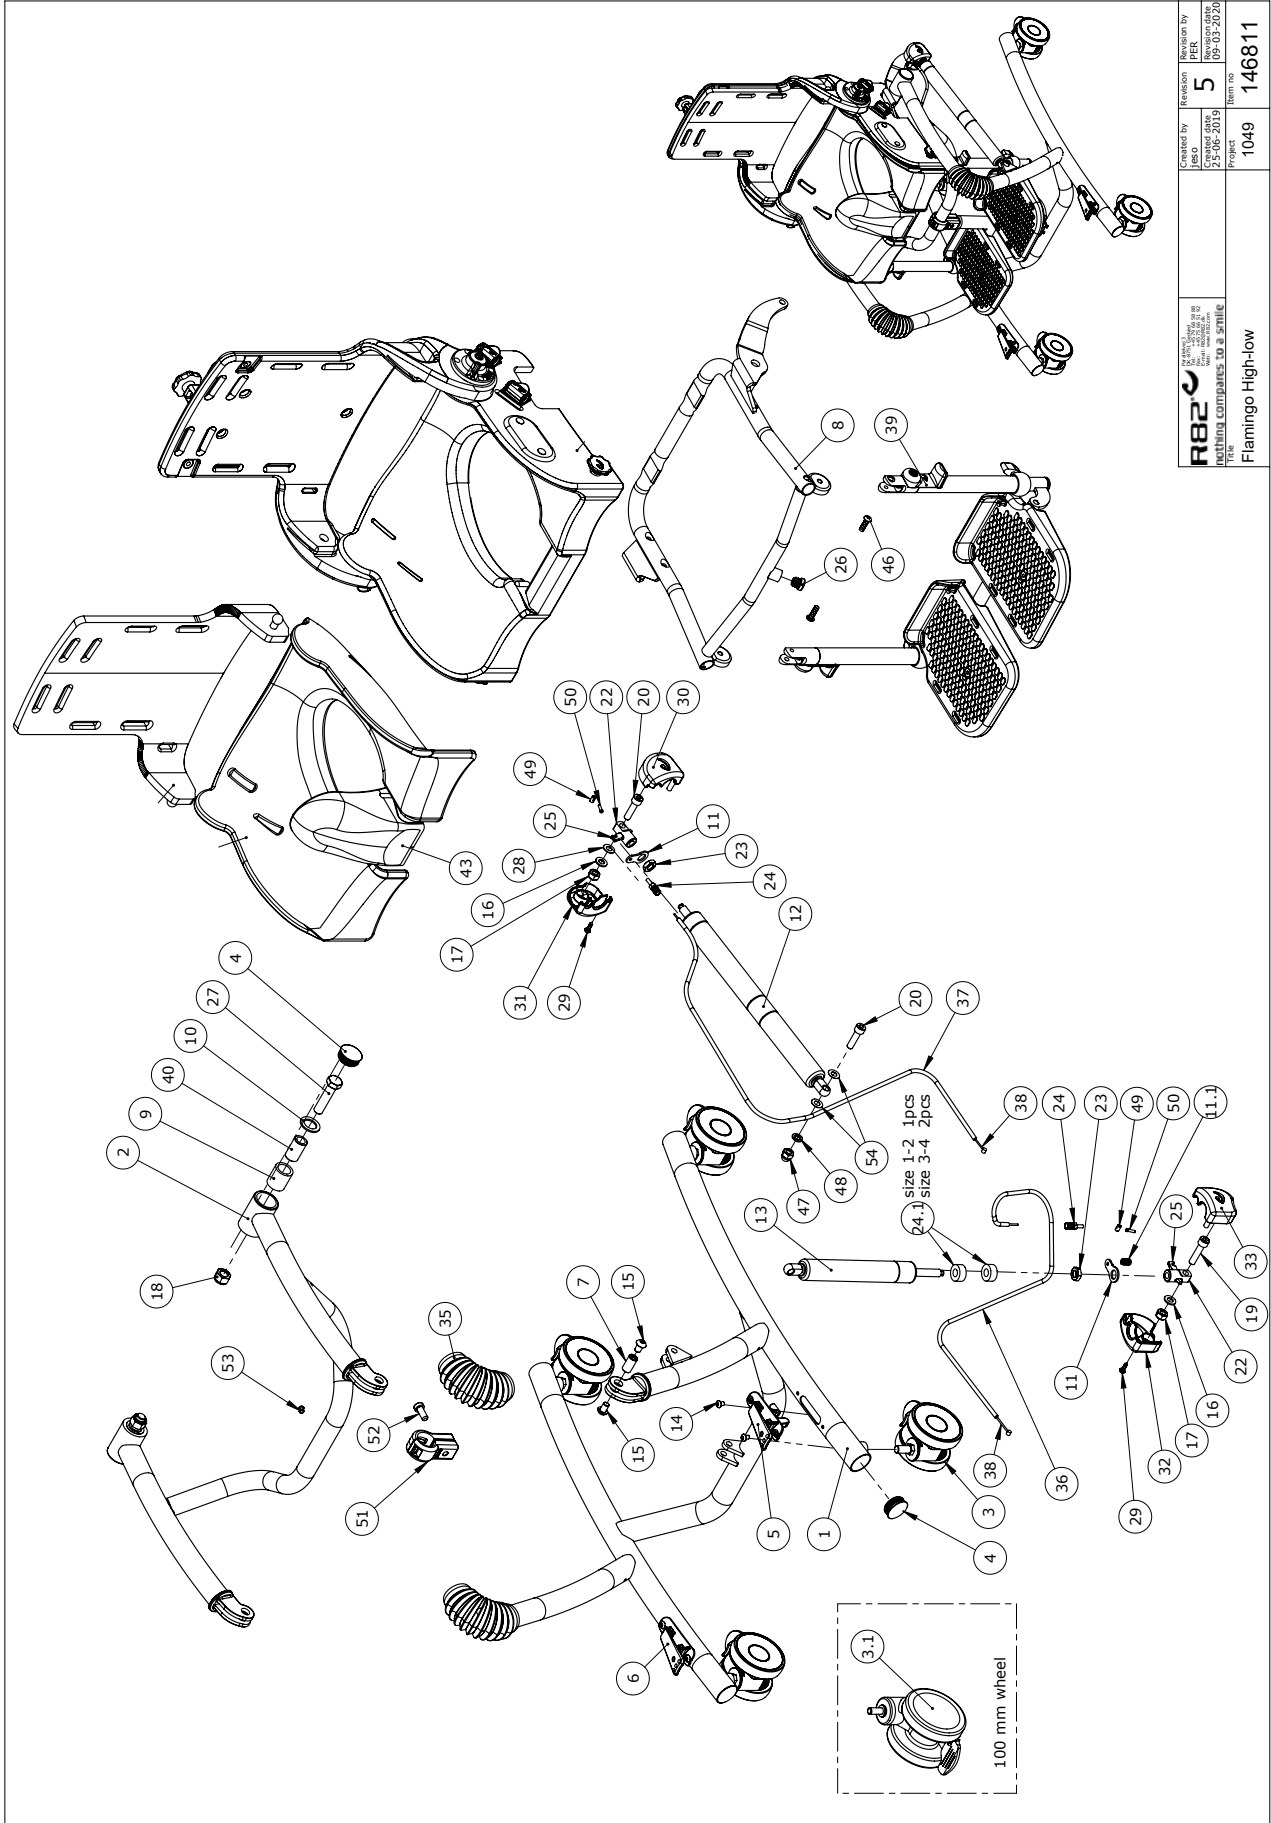

Position	No.	Description	Quantity	Unit of Measure	Ean code
36+43 45+96 97+98 99	880153	Angle adj. kit Flamingo back	PCS	1	5707292429551
34	71136	Thread spindle, Flamingo	PCS	2	5707292104410
35	71133	T-flange, Flamingo	PCS	8	5707292104380
36	71128	Thread nut for angle adj.	PCS	2	5707292104359
43	71164	Knob Ø23, 5 for handle	PCS	2	5707292104540
45	1811112	Sheet metal screw 4,8*19 phx	PCS	2	5707292452184
91	71302-1	Flamingo Seat shell, size 1	PCS	1	5707292629401
91	71303-1	Flamingo Seat shell, size 2	PCS	1	5707292629418
91	71304-1	Flamingo Seat shell, size 3	PCS	1	5707292629425
91	71305-1	Flamingo Seat shell, size 4	PCS	1	5707292629432
92	71312	Flamingo back shell, size 1	PCS	1	5707292105028
92	71313	Flamingo back shell, size 2	PCS	1	5707292105035
92	71314	FLAMINGO BACK SHELL, SIZE 3	PCS	1	5707292105042
92	71315	Flamingo back shell, size 4	PCS	1	5707292105059
95	102429	Seatlock for Flamingo	PCS	2	5707292562036
97	71144	Hand wheel, Flamingo	PCS	2	5707292104427
99	1940038	ECO-SYN UH Ø4*14	PCS	8	5707292465597
100	0659200	Button head screw 6*12 stainl.	PCS	2	5707292139436
101	1310536	Covering button,white 13*5,0mm	PCS	16	5707292397911
102	81138-90	Mounting for neck support	PCS	1	5707292227157
103	0609727	Stainless insex 6x12 uh	PCS	4	5707292138484
104	112708	Knob for Seat m6x23	PCS	2	5707292604286
105	3501050	Star grip Ø40 M8*15mm white	PCS	1	5707292146717
106	0631953	Button head M5*6, stainless	PCS	4	5707292599988
107	110202	Snap Lock R82-25 With ø6	PCS	4	5707292575913