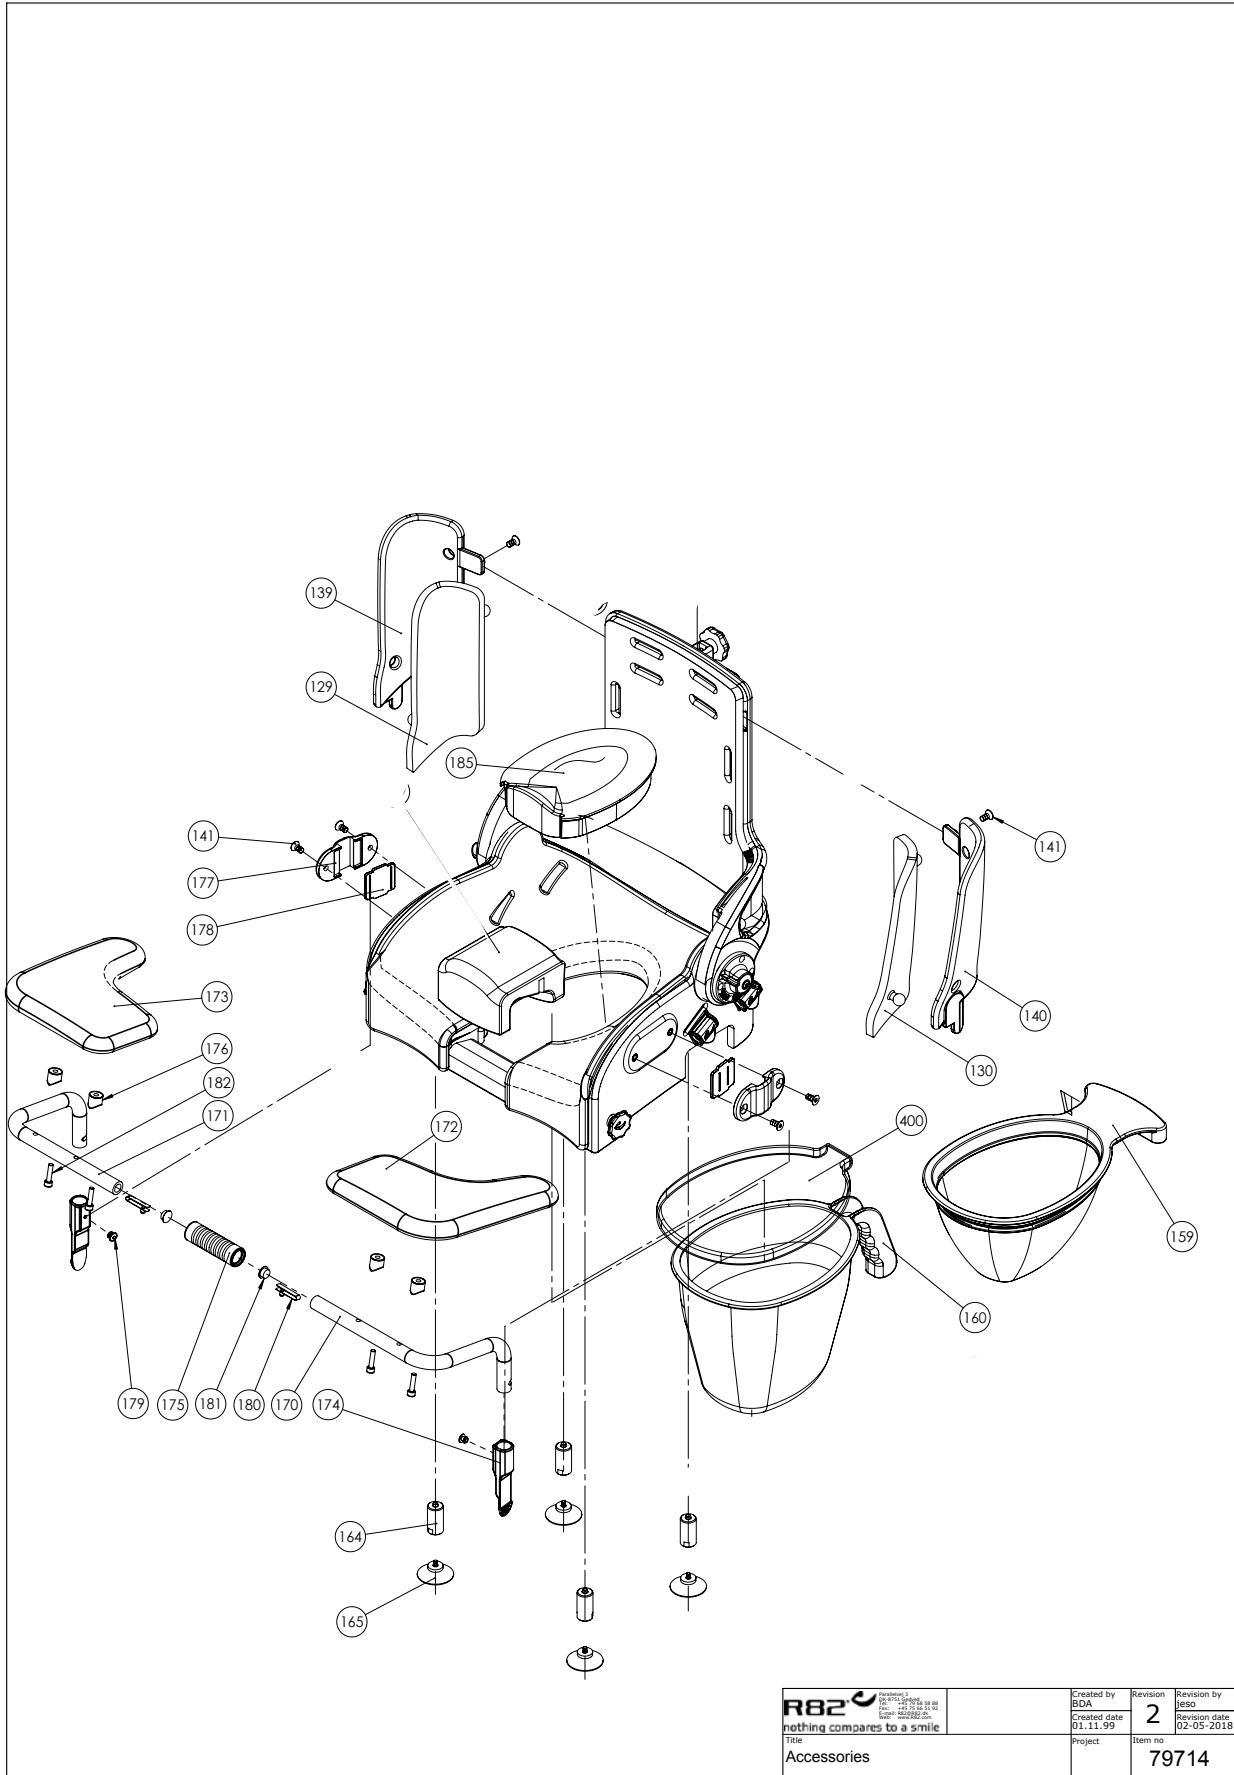

C:\EPDM\TEGN\Exploder\Flamingo\79714

  nothing compares to a smile Title Accessories	Created by BDA Created date 01-11-99	Revision 2 Revision date 02-05-2018	Revision by JESQ Revision date 02-05-2018
	Project	Item no 79714