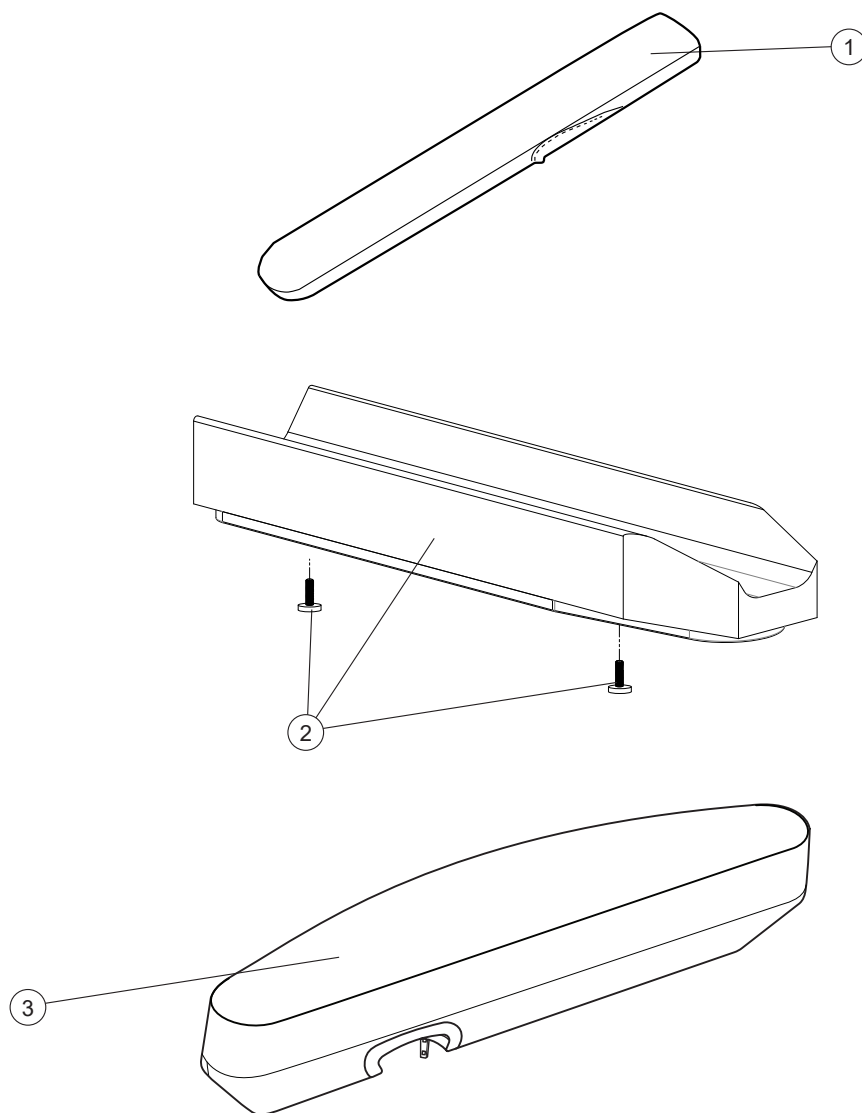

Armstöd forts

Prio

Prio VB

Prio 16"

Pos.	Benämning	Art. nr.
1	Armstödsdyna polstrad lång mörkgrå	62283-60
	Armstödsdyna gel lång kompl	26241-60
	Armstödsdyna polstrad lång Dartex	62283-63
	Armstödsdyna gel lång kompl Dartex	26241-63
2	Armstödsdyna mjuk bred inkl skruv	28640
3	Armstödsdyna polstrad Prio hö	63193-60-1
	Armstödsdyna polstrad Prio vä	63193-60-2

●	●	●
●	●	●
●	●	●
●	●	●
●	●	●
●	●	●
●	●	●